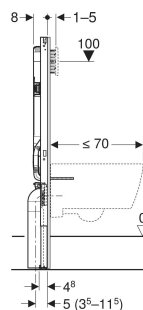

Geberit Duofix element for wall-hung WC, 114 cm, with Sigma concealed cistern 8 cm

APPLICATION PURPOSES

- For metal and wood frame walls
- For Geberit Duofix system walls
- For installation in part- or room-height prewalls
- For installation in room-height partition walls
- For floor constructions 0–25 cm
- For wall-hung WCs

CHARACTERISTICS

- 2025 range
- Statically self-supporting frame, protected against corrosion with powder coating
- Frame for wall-hung WCs with connection dimensions as per EN 33 and projection up to 70 cm
- With pull-out plate for lateral fastening above the element on metal or wood profiles or on Geberit Duofix system studs
- Alternative fastening point for wall anchors
- Rotating foot plates, suitable for installation in U profiles UW 50 and UW 75
- Foot plates that can be mounted in Geberit Duofix system rail without tools, without additional components
- Galvanised non-slip leg supports protected against corrosion

- Connection bend can be mounted without tools at different depths, adjustable range 80 mm
- Interrupted crossbar enables a front flush depth for the vertical outlet bend
- Waste connector bend, extended, for connection in floor
- Geberit Sigma concealed cistern 8 cm, fully insulated against condensation
- Cistern fulfils standard requirements in accordance with AS 1172.2:2004
- For front actuation, suitable for single, dual and stop-and-go flushes
- Immediate post flush possible with factory setting
- Tool-free installation and maintenance work on concealed cistern
- Water supply connection on the top left
- Protection box for service opening, can be cut to length, protects against moisture and dirt
- With conduit pipe for feed pipe for Geberit AquaClean shower toilets and for connection cable
- Fastening option for electrical connection

Art. no.	B cm	H cm	T cm
111.698.00.2	50	114	8