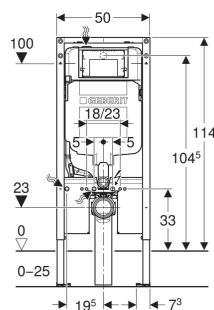

Geberit Duofix element for wall-hung WC, 114 cm, with Sigma concealed cistern 8 cm

APPLICATION PURPOSES

- For metal and wood frame walls
- For Geberit Duofix system walls
- For installation in part- or room-height prewalls
- For installation in room-height partition walls
- For floor constructions 0–25 cm
- For wall-hung WCs

CHARACTERISTICS

- 2025 range
- Statically self-supporting frame, protected against corrosion with powder coating
- Frame for wall-hung WCs with connection dimensions as per EN 33 and projection up to 70 cm
- With pull-out plate for lateral fastening above the element on metal or wood profiles or on Geberit Duofix system studs
- Alternative fastening point for wall anchors
- Rotating foot plates, suitable for installation in U profiles UW 50 and UW 75
- Foot plates that can be mounted in Geberit Duofix system rail without tools, without additional components
- Galvanised non-slip leg supports protected against corrosion

TECHNICAL DATA

Flow pressure 10–1000 kPa

Water temperature max.	25 °C
Flush volume, factory setting	4.5 / 3 l
Flush volume large, adjustment range	4.5 / 6 / 7.5 l
Flush volume small, adjustment range	3–4 l
Product material	Steel
Height-adjustable	Yes

Art. no.	B cm	H cm	T cm
111.698.00.2	50	114	8