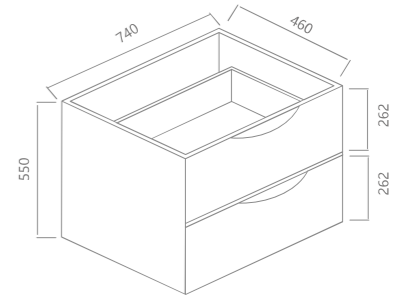

Dimension:
740(L) x 460(W) x 550 (H)

**LUNA
SERIES**

900

Model: LU-900-CO/BG/RC

Features:
2 soft-closing sliding drawers with DTC Finger-Pull to open mechanism, no handle
Made by certified waterproof 18mm plywood