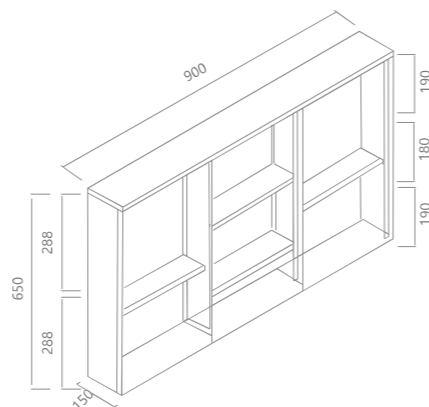

GALU
SERIES

1200

Model: GL-1203-CO/BG/RC

Description:

120cm shaving cabinet
3 doors with DTC soft-closing hinges
3mm copper free mirror
Easy installation
Made by certified waterproof 18mm plywood on body and shelf

Cabinet Colour:

- Canyon Oak(CO) ,Betulla Grey(BG) ,Rock Cemento(RC)

Dimension:

1200(L) x 150(W) x 650 (H)

GALU
SERIES

750

Model: GL-752-CO/BG/RC

Description:

75cm shaving cabinet
2 doors with DTC soft-closing hinges
3mm copper free mirror
Easy installation
Made by certified waterproof 18mm plywood on body and shelf

Cabinet Colour:

- Canyon Oak(CO) ,Betulla Grey(BG) ,Rock Cemento(RC)

Dimension:

750(L) x 150(W) x 650 (H)

GALU
SERIES

900

Model: GL-903-CO/BG/RC

Description:

90cm shaving cabinet
3 doors with DTC soft-closing hinges
3mm copper free mirror
Easy installation
Made by certified waterproof 18mm plywood on body and shelf

Cabinet Colour:

- Canyon Oak(CO) ,Betulla Grey(BG) ,Rock Cemento(RC)

Dimension:

900(L) x 150(W) x 650 (H)

GALU
SERIES

600

Model: GL-602-CO/BG/RC

Description:

60cm shaving cabinet
2 doors with DTC soft-closing hinges
3mm copper free mirror
Easy installation
Made by certified waterproof 18mm plywood on body and shelf

Cabinet Colour:

- Canyon Oak(CO) ,Betulla Grey(BG) ,Rock Cemento(RC)

Dimension:

600(L) x 150(W) x 650 (H)