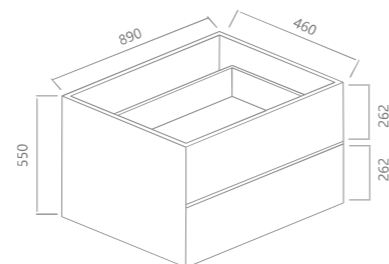

**GARGANO
SERIES**

1200

Model: GA-1200-CO/BG/RC

Features:
4 sliding drawers with DTC Push-Rebound to open mechanism, no handle
Made by certified waterproof 18mm plywood

Optional:
- Stone top with counter-top basin
- Insert ceramic basin

Cabinet Colour:
- Canyon Oak(CO) ,Betulla Grey(BG) ,Rock Cemento(RC)

Dimension:
1190(L) x 460(W) x 550 (H)

**GARGANO
SERIES**

750

Model: GA-750-CO/BG/RC

Features:
2 sliding drawers with DTC Push-Rebound to open mechanism, no handle
Made by certified waterproof 18mm plywood

Optional:
- Stone top with counter-top basin
- Insert ceramic basin

Cabinet Colour:
- Canyon Oak(CO) ,Betulla Grey(BG) ,Rock Cemento(RC)

Dimension:
740(L) x 460(W) x 550 (H)

**GARGANO
SERIES**

900

Model: GA-900-CO/BG/RC

Features:
2 sliding drawers with DTC Push-Rebound to open mechanism, no handle
Made by certified waterproof 18mm plywood

Optional:
- Stone top with counter-top basin
- Insert ceramic basin

Cabinet Colour:
- Canyon Oak(CO) ,Betulla Grey(BG) ,Rock Cemento(RC)

Dimension:
890(L) x 460(W) x 550 (H)

**GARGANO
SERIES**

600

Model: GA-600-CO/BG/RC

Features:
2 sliding drawers with DTC Push-Rebound to open mechanism, no handle
Made by certified waterproof 18mm plywood

Optional:
- Stone top with counter-top basin
- Insert ceramic basin

Cabinet Colour:
- Canyon Oak(CO) ,Betulla Grey(BG) ,Rock Cemento(RC)

Dimension:
590(L) x 460(W) x 550(H)