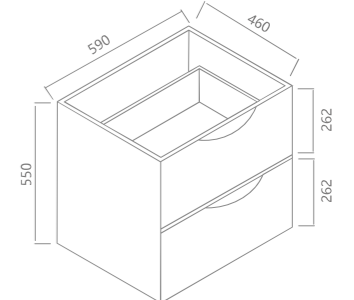

**LUNA
SERIES**

750

Model: LU-750-CO/BG/RC

Features:
2 sliding drawers with DTC Push-Rebound to open mechanism, no handle
Made by certified waterproof 18mm plywood

Optional:
- Stone top with counter-top basin
- Insert ceramic basin

Cabinet Colour:
- Canyon Oak(CO) ,Betulla Grey(BG) ,Rock Cemento(RC)

Dimension:
740(L) x 460(W) x 550 (H)

**LUNA
SERIES**

900

Model: LU-900-CO/BG/RC

Features:
2 soft-closing sliding drawers with DTC Finger-Pull to open mechanism, no handle
Made by certified waterproof 18mm plywood

Optional:
- Stone top with counter-top basin
- Insert ceramic basin

Cabinet Colour:
- Canyon Oak(CO) ,Betulla Grey(BG) ,Rock Cemento(RC)

Dimension:
890(L) x 460(W) x 550 (H)

**LUNA
SERIES**

600

Model: LU-600-CO/BG/RC

Features:
2 sliding drawers with DTC Push-Rebound to open mechanism, no handle
Made by certified waterproof 18mm plywood

Optional:
- Stone top with counter-top basin
- Insert ceramic basin

Cabinet Colour:
- Canyon Oak(CO) ,Betulla Grey(BG) ,Rock Cemento(RC)

Dimension:
590(L) x 460(W) x 550(H)