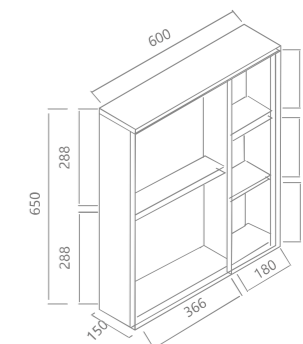

GALU
SERIES

1200

Model: GL-1203-CO/BG/RC

Description:

120cm shaving cabinet
3 doors with DTC soft-closing hinges
3mm copper free mirror
Easy installation
Made by certified waterproof 18mm plywood on body and shelf

Cabinet Colour:

- Canyon Oak(CO) ,Betulla Grey(BG) ,Rock Cemento(RC)

Dimension:

1200(L) x 150(W) x 650 (H)

GALU
SERIES

750

Model: GL-752-CO/BG/RC

Description:

75cm shaving cabinet
2 doors with DTC soft-closing hinges
3mm copper free mirror
Easy installation
Made by certified waterproof 18mm plywood on body and shelf

Cabinet Colour:

- Canyon Oak(CO) ,Betulla Grey(BG) ,Rock Cemento(RC)

Dimension:

750(L) x 150(W) x 650 (H)

GALU
SERIES

900

Model: GL-903-CO/BG/RC

Description:

90cm shaving cabinet
3 doors with DTC soft-closing hinges
3mm copper free mirror
Easy installation
Made by certified waterproof 18mm plywood on body and shelf

Cabinet Colour:

- Canyon Oak(CO) ,Betulla Grey(BG) ,Rock Cemento(RC)

Dimension:

900(L) x 150(W) x 650 (H)

GALU
SERIES

600

Model: GL-602-CO/BG/RC

Description:

60cm shaving cabinet
2 doors with DTC soft-closing hinges
3mm copper free mirror
Easy installation
Made by certified waterproof 18mm plywood on body and shelf

Cabinet Colour:

- Canyon Oak(CO) ,Betulla Grey(BG) ,Rock Cemento(RC)

Dimension:

600(L) x 150(W) x 650 (H)