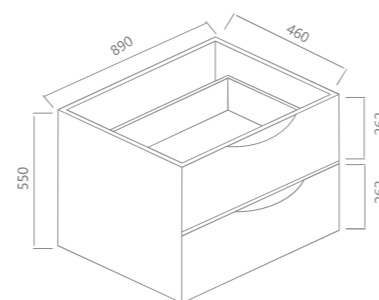

**LUNA
SERIES**

750

Model: LU-750-CO/BG/RC

Features:
2 sliding drawers with DTC Push-Rebound to open mechanism, no handle
Made by certified waterproof 18mm plywood

Optional:
- Stone top with counter-top basin
- Insert ceramic basin

Cabinet Colour:
- Canyon Oak(CO) ,Betulla Grey(BG) ,Rock Cemento(RC)

Dimension:
740(L) x 460(W) x 550 (H)

**LUNA
SERIES**

900

Model: LU-900-CO/BG/RC

Features:
2 soft-closing sliding drawers with DTC Finger-Pull to open mechanism, no handle
Made by certified waterproof 18mm plywood

Optional:
- Stone top with counter-top basin
- Insert ceramic basin

Cabinet Colour:
- Canyon Oak(CO) ,Betulla Grey(BG) ,Rock Cemento(RC)

Dimension:
890(L) x 460(W) x 550 (H)

**LUNA
SERIES**

600

Model: LU-600-CO/BG/RC

Features:
2 sliding drawers with DTC Push-Rebound to open mechanism, no handle
Made by certified waterproof 18mm plywood

Optional:
- Stone top with counter-top basin
- Insert ceramic basin

Cabinet Colour:
- Canyon Oak(CO) ,Betulla Grey(BG) ,Rock Cemento(RC)

Dimension:
590(L) x 460(W) x 550(H)