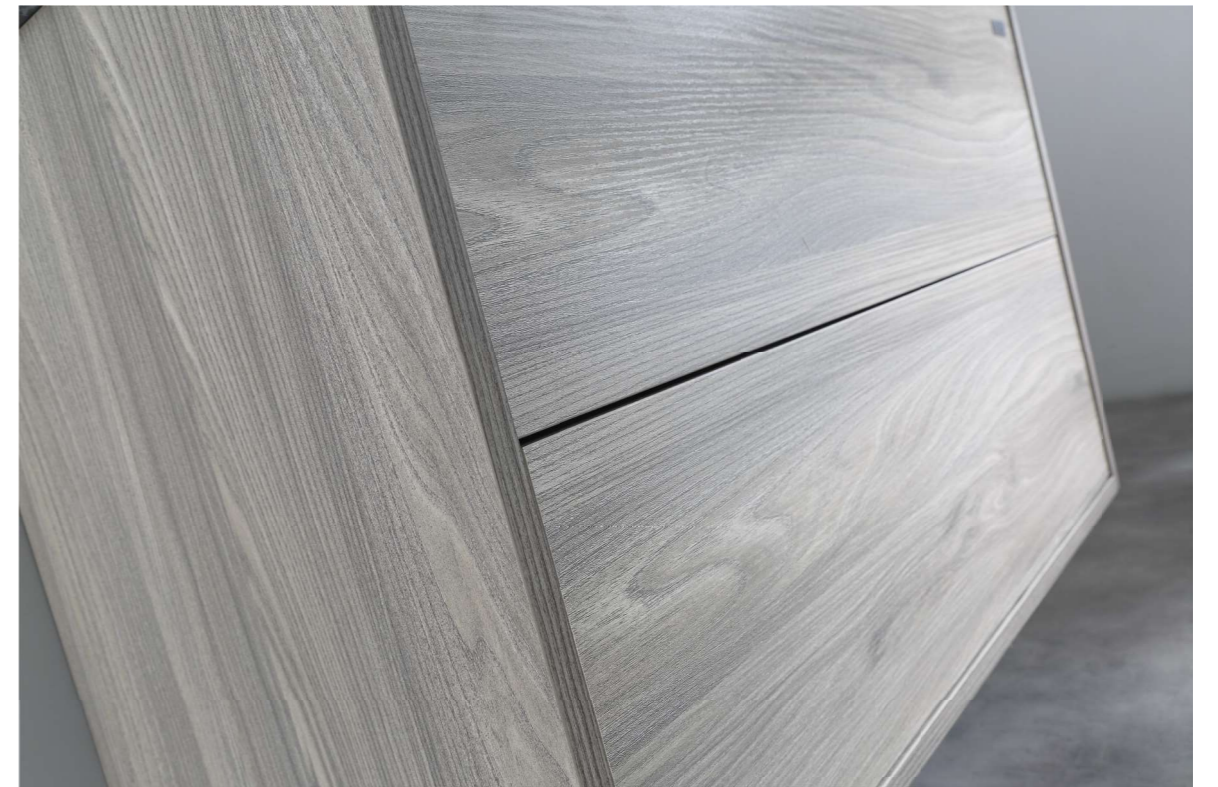

Option:
Insert Ceramic Basin

Colour:
Canyon Oak (CO)