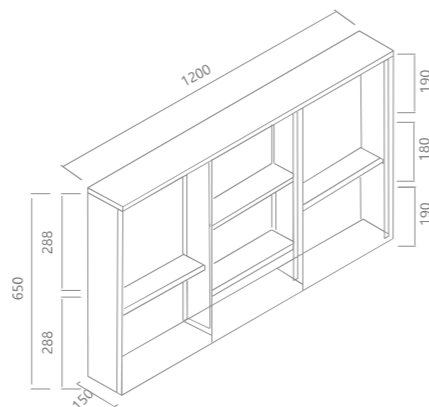

GALU
SERIES

1200

Model: GL-1203-CO/BG/RC

Description:

120cm shaving cabinet
3 doors with DTC soft-closing hinges
3mm copper free mirror
Easy installation
Made by certified waterproof 18mm plywood on body and shelf

Cabinet Colour:

- Canyon Oak(CO) ,Betulla Grey(BG) ,Rock Cemento(RC)

Dimension:

1200(L) x 150(W) x 650 (H)

GALU
SERIES

750

Model: GL-752-CO/BG/RC

Description:

75cm shaving cabinet
2 doors with DTC soft-closing hinges
3mm copper free mirror
Easy installation
Made by certified waterproof 18mm plywood on body and shelf

Cabinet Colour:

- Canyon Oak(CO) ,Betulla Grey(BG) ,Rock Cemento(RC)

Dimension:

750(L) x 150(W) x 650 (H)

GALU
SERIES

900

Model: GL-903-CO/BG/RC

Description:

90cm shaving cabinet
3 doors with DTC soft-closing hinges
3mm copper free mirror
Easy installation
Made by certified waterproof 18mm plywood on body and shelf

Cabinet Colour:

- Canyon Oak(CO) ,Betulla Grey(BG) ,Rock Cemento(RC)

Dimension:

900(L) x 150(W) x 650 (H)

GALU
SERIES

600

Model: GL-602-CO/BG/RC

Description:

60cm shaving cabinet
2 doors with DTC soft-closing hinges
3mm copper free mirror
Easy installation
Made by certified waterproof 18mm plywood on body and shelf

Cabinet Colour:

- Canyon Oak(CO) ,Betulla Grey(BG) ,Rock Cemento(RC)

Dimension:

600(L) x 150(W) x 650 (H)