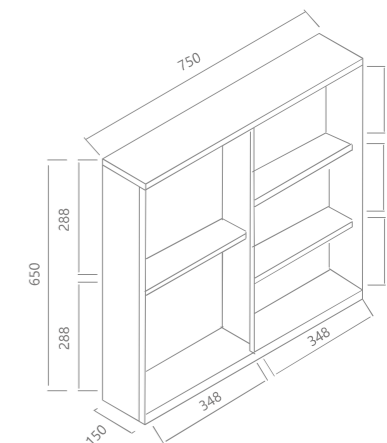

Dimension:

750(L) x 150(W) x 650 (H)

GALU
SERIES

900

Model: GL-903-CO/BG/RC

Description:

90cm shaving cabinet
3 doors with DTC soft-closing hinges
3mm copper free mirror
Easy installation
Made by certified waterproof 18mm plywood on body and shelf