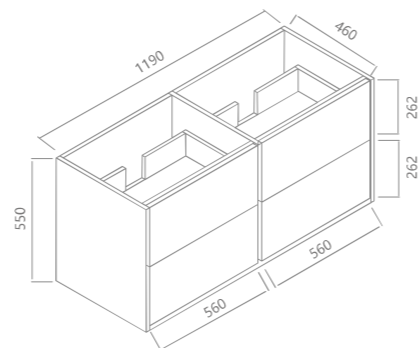

**GARGANO
SERIES**

1200

Model: GA-1200-CO/BG/RC

Features:
4 sliding drawers with DTC Push-Rebound to open mechanism, no handle
Made by certified waterproof 18mm plywood

Optional:
- Stone top with counter-top basin
- Insert ceramic basin

Cabinet Colour:
- Canyon Oak(CO) ,Betulla Grey(BG) ,Rock Cemento(RC)

Dimension:
1190(L) x 460(W) x 550 (H)

**GARGANO
SERIES**

750

Model: GA-750-CO/BG/RC

Features:
2 sliding drawers with DTC Push-Rebound to open mechanism, no handle
Made by certified waterproof 18mm plywood

Optional:
- Stone top with counter-top basin
- Insert ceramic basin

Cabinet Colour:
- Canyon Oak(CO) ,Betulla Grey(BG) ,Rock Cemento(RC)

Dimension:
740(L) x 460(W) x 550 (H)

**GARGANO
SERIES**

900

Model: GA-900-CO/BG/RC

Features:
2 sliding drawers with DTC Push-Rebound to open mechanism, no handle
Made by certified waterproof 18mm plywood

Optional:
- Stone top with counter-top basin
- Insert ceramic basin

Cabinet Colour:
- Canyon Oak(CO) ,Betulla Grey(BG) ,Rock Cemento(RC)

Dimension:
890(L) x 460(W) x 550 (H)

**GARGANO
SERIES**

600

Model: GA-600-CO/BG/RC

Features:
2 sliding drawers with DTC Push-Rebound to open mechanism, no handle
Made by certified waterproof 18mm plywood

Optional:
- Stone top with counter-top basin
- Insert ceramic basin

Cabinet Colour:
- Canyon Oak(CO) ,Betulla Grey(BG) ,Rock Cemento(RC)

Dimension:
590(L) x 460(W) x 550(H)