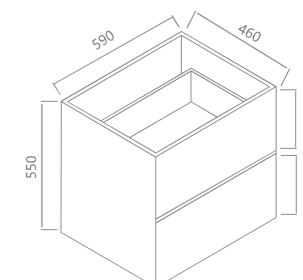

**GARGANO
SERIES**

1200

Model: GA-1200-CO/BG/RC

Features:
4 sliding drawers with DTC Push-Rebound to open mechanism, no handle
Made by certified waterproof 18mm plywood

Optional:
- Stone top with counter-top basin
- Insert ceramic basin

Cabinet Colour:
- Canyon Oak(CO) ,Betulla Grey(BG) ,Rock Cemento(RC)

Dimension:
1190(L) x 460(W) x 550 (H)

**GARGANO
SERIES**

750

Model: GA-750-CO/BG/RC

Features:
2 sliding drawers with DTC Push-Rebound to open mechanism, no handle
Made by certified waterproof 18mm plywood

Optional:
- Stone top with counter-top basin
- Insert ceramic basin

Cabinet Colour:
- Canyon Oak(CO) ,Betulla Grey(BG) ,Rock Cemento(RC)

Dimension:
740(L) x 460(W) x 550 (H)

**GARGANO
SERIES**

900

Model: GA-900-CO/BG/RC

Features:
2 sliding drawers with DTC Push-Rebound to open mechanism, no handle
Made by certified waterproof 18mm plywood

Optional:
- Stone top with counter-top basin
- Insert ceramic basin

Cabinet Colour:
- Canyon Oak(CO) ,Betulla Grey(BG) ,Rock Cemento(RC)

Dimension:
890(L) x 460(W) x 550 (H)

**GARGANO
SERIES**

600

Model: GA-600-CO/BG/RC

Features:
2 sliding drawers with DTC Push-Rebound to open mechanism, no handle
Made by certified waterproof 18mm plywood

Optional:
- Stone top with counter-top basin
- Insert ceramic basin

Cabinet Colour:
- Canyon Oak(CO) ,Betulla Grey(BG) ,Rock Cemento(RC)

Dimension:
590(L) x 460(W) x 550(H)