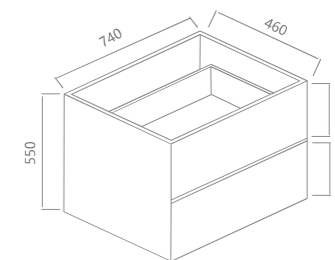

**GARGANO
SERIES**

1200

Model: GA-1200-CO/BG/RC

Features:
4 sliding drawers with DTC Push-Rebound to open mechanism, no handle
Made by certified waterproof 18mm plywood

Optional:
- Stone top with counter-top basin
- Insert ceramic basin

Cabinet Colour:
- Canyon Oak(CO) ,Betulla Grey(BG) ,Rock Cemento(RC)

Dimension:
1190(L) x 460(W) x 550 (H)

**GARGANO
SERIES**

750

Model: GA-750-CO/BG/RC

Features:
2 sliding drawers with DTC Push-Rebound to open mechanism, no handle
Made by certified waterproof 18mm plywood

Optional:
- Stone top with counter-top basin
- Insert ceramic basin

Cabinet Colour:
- Canyon Oak(CO) ,Betulla Grey(BG) ,Rock Cemento(RC)

Dimension:
740(L) x 460(W) x 550 (H)

**GARGANO
SERIES**

900

Model: GA-900-CO/BG/RC

Features:
2 sliding drawers with DTC Push-Rebound to open mechanism, no handle
Made by certified waterproof 18mm plywood

Optional:
- Stone top with counter-top basin
- Insert ceramic basin

Cabinet Colour:
- Canyon Oak(CO) ,Betulla Grey(BG) ,Rock Cemento(RC)

Dimension:
890(L) x 460(W) x 550 (H)

**GARGANO
SERIES**

600

Model: GA-600-CO/BG/RC

Features:
2 sliding drawers with DTC Push-Rebound to open mechanism, no handle
Made by certified waterproof 18mm plywood

Optional:
- Stone top with counter-top basin
- Insert ceramic basin

Cabinet Colour:
- Canyon Oak(CO) ,Betulla Grey(BG) ,Rock Cemento(RC)

Dimension:
590(L) x 460(W) x 550(H)