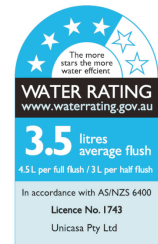

* Measured in Millimeters (mm)
 * Product dimension is for reference only.

Unique Design

Rimless

Soft-closing
seat

Anti-bacterial

Vacuum
Test Process

Minimum Water
Consumption

Easy Installation

Ergonomic
Sitting Posture

Product Information

Model	ENOX99
Material	Vitreous China
Colour	High Gloss White
Overall Dimension	600x355x410 mm
Gross Weight	38.5 kg
Set Out	S-trap 100-145mm (VB70), P-trap 180mm(P180)
Flushing System	Mercio Hygienic Rimless Flushing
Water Fitting	Cistern and button required (sold separately)
Water Efficiency	WELS 4 Star rated, 4.5L per full flush 3L per half flush
Seat	Quick release, soft-close, heavy duty UF seat
Package Included	Toilet Pan + UF Seat cover + S-trap(VB70) + Fitting kits
Warranty (T&C's Apply)	20 years replacement product / 1 year parts and labour
Cleaning & Care	Using a soft sponge or cloth for regular cleaning, wipe the product with warm soapy water, then rinse in clear water.