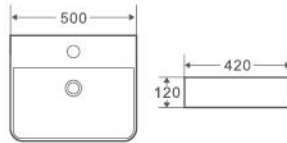

MARSAY SERIES

Collection: MARSAY SERIES

MA-77-MW

Wall-Hung Basin Or Above Counter Basin
This Square Basin Has Softened Square Lines To Create A Minimalist Look.

- Vitreous China
- 1 Tap Hole, Overflow
- All Colours Available In Matte Finish
- Available In Matte Finish And Gloss Finish

Size:
- 420W x 420D x 120H mm

Colour	Code	RRP (inc gst)
Matt White	MA-77-MW	279.00
Matt Light Grey	MA-77-TG	279.00
Matt Dark Grey	MA-77-NG	279.00
Matt Green	MA-77-AG	279.00
Matt Black	MA-77-MB	279.00

Collection: MARSAY SERIES

MA-73S-MB

Wall-Hung Basin Or Above Counter Basin,
This Rectangular Basin Has Softened Square Lines To Create A Minimalist Look.

- Vitreous China
- 1 Tap Hole, Overflow
- Matt Black Finishing

Size:
- 500W x 420D x 120H mm

Colour	Code	RRP (inc gst)
Matt Black	MA-73S-MB	279.00

Collection: MARSAY SERIES

MA-73-MB

Wall-Hung Basin Or Above Counter Basin,
This Rectangular Basin Has Softened Square Lines To Create A Minimalist Look.

- Vitreous China
- 1 Tap Hole, Overflow
- Matt Black Finishing

Size:
- 590W x 430D x 120H mm

Colour	Code	RRP (inc gst)
Matt Black	MA-73-MB	279.00

Collection: MARSAY SERIES

MA-59-MW

Wall-Hung Basin Or Above Counter Basin,
This Rectangular Basin Has Softened Square Lines To Create A Minimalist Look.

- Vitreous China
- 1 Tap Hole, Overflow
- Matt White Finishing

Size:
- 590W x 430D x 120H mm

Colour	Code	RRP (inc gst)
Matt White	MA-59-MW	279.00