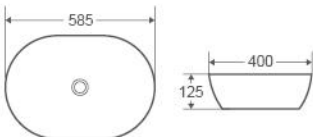

Size:
 - 585W x 400D x 125H mm

Colour	Code	RRP (inc gst)
Natura oak	VALE-95-NO	419.00

Collection: VALE SERIES

VALE-96-TB

Above Counter Basin, Super-Ellipse
 - Vitreous China
 - Tornado Black Finishing

Size:
 - 585W x 400D x 125H mm