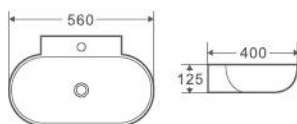

Collection: VENTO SERIES

VENTO 56M

Wall-Hung Basin, Super-Ellipse
 – White Vitreous China
 – 1 Taphole

Size:
 – 560W x 400D x 125H mm

Colour	Code	RRP (inc gst)
Gloss white	VENTO 56M	239.00

KUBE SERIES

Collection: KUBE SERIES