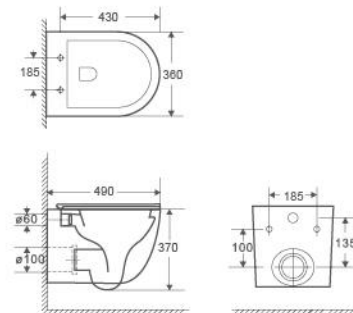

- Size:
- 490 x 360 x 370H mm

Colour	Code	RRP (inc gst)
Gloss White	RAUL66 (RAWH)	439.00

Mercio Rimless Toilet

Collection: PANI

PANI (PP-T3)

Back To Wall Toilet Suite
Rimless Flush, Hygiene Glaze

- Rimless Pan
- Comfort Height, Pan Height 440 mm
- High-Quality Vitreous China
- Hygiene Glaze, Antibacterial, Easy To Clean
- Quick Release Seat, Soft Closing
- Suitable For S Or P Trap
- Bottom Right /Left Inlet Or Top Left Inlet Water Entry
- Wels 4 Star 4.5/3L Water Consumption
- Wels Licence No : 1743