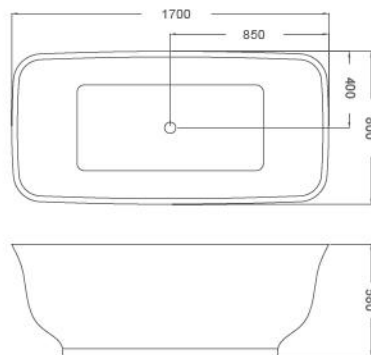

LIBRA SERIES

- Freestanding Acrylic Bathtub
- High Gloss White
- 6mm American Acrylic
- Stainless Steel Frames
- Thin Edge (25mm)
- Pre-Installed Plug & Waste

Size:
- 1700 x 800 x 580H mm

Colour	Code	RRP (inc gst)
Gloss white	LI-1700-W	2,209.00