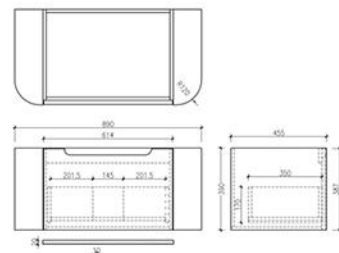

Wall Hung: ROM-900-MB ROM-900-MW ROM-900-BO

- Premium Rounded Edge Wall-Hung Vanity
- Easy To Open Finger Pull
- 1 Soft Closing Drawer
- Easy Wall-Hung Mounting Kits
- Cabinet Finished In Matt Black, Matt White And Bur Oak Colour

Dimensions:

- Vanity: 900(W) x 460(D) x 400(H) mm
- Stonetop: 904(W) x 462(D) x 15(H) mm

Product	Code	RRP (inc gst)
Cabinet only	ROM-900-MB ROM-900-MW ROM-900-BO	1,010.00
Cabinet with White Stonetop	ROM-900-MB ROM-900-MW ROM-900-BO + ST-90R-WH	1,450.00
Stonetop only	ST-90R-WH	440.00

Collection: ROME