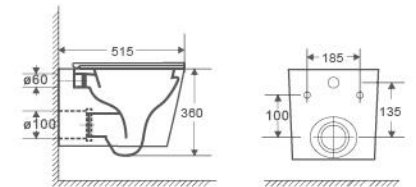

Mercio quiet flush toilet, ultra clean, ultra quiet, no splashing, Rimless + Tornado