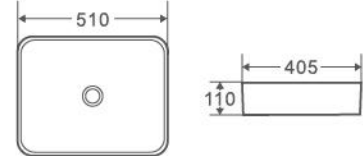

Collection: QTRO SERIES

QTRO 51

Above Counter Basin, Rectangular
 – The Superfine Rim And Slender
 – White Vitreous China

Size:
 – 510W x 405D x 110H mm

Colour	Code	RRP (inc gst)
Gloss white	QTRO 51	239.00