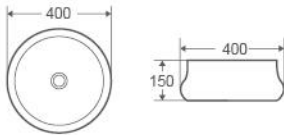

TR-32-AG

Above counter basin, round
Soft, curved lines.
– Vitreous china
– External gunmetal finishing

Size:
– 400W x 400D x 150H mm

Colour	Code	RRP (inc gst)
(as shown)	TR-32-AG	279.00