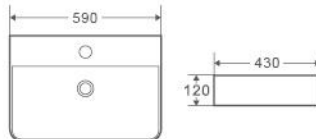

MARSAY SERIES

Collection: MARSAY SERIES

MA-77-MW

Wall-Hung Basin Or Above Counter Basin
This Square Basin Has Softened Square Lines To Create A Minimalist Look.

- Vitreous China
- 1 Tap Hole, Overflow
- All Colours Available In Matte Finish
- Available In Matte Finish And Gloss Finish

Size:
- 420W x 420D x 120H mm

Colour	Code	RRP (inc gst)
Matt White	MA-77-MW	279.00
Matt Light Grey	MA-77-TG	279.00
Matt Dark Grey	MA-77-NG	279.00
Matt Green	MA-77-AG	279.00
Matt Black	MA-77-MB	279.00

Collection: MARSAY SERIES

MA-73S-MB

Wall-Hung Basin Or Above Counter Basin,
This Rectangular Basin Has Softened Square Lines To Create A Minimalist Look.

- Vitreous China
- 1 Tap Hole, Overflow
- Matt Black Finishing

Size:
- 500W x 420D x 120H mm

Colour	Code	RRP (inc gst)
Matt Black	MA-73S-MB	279.00

Collection: MARSAY SERIES

MA-73-MB

Wall-Hung Basin Or Above Counter Basin,
This Rectangular Basin Has Softened Square Lines To Create A Minimalist Look.

- Vitreous China
- 1 Tap Hole, Overflow
- Matt Black Finishing

Size:
- 590W x 430D x 120H mm

Colour	Code	RRP (inc gst)
Matt Black	MA-73-MB	279.00

Collection: MARSAY SERIES

MA-59-MW

Wall-Hung Basin Or Above Counter Basin,
This Rectangular Basin Has Softened Square Lines To Create A Minimalist Look.

- Vitreous China
- 1 Tap Hole, Overflow
- Matt White Finishing

Size:
- 590W x 430D x 120H mm

Colour	Code	RRP (inc gst)
Matt White	MA-59-MW	279.00