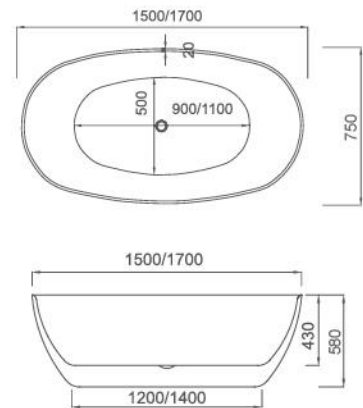

PILATO SERIES

1. Freestanding Acrylic Bathtub
2. High Gloss White Or Matte White
   - 6mm American Acrylic
   - Stainless Steel Frames
   - Thin Edge (20mm)
   - Pre-Installed Plug & Waste

1. Two sizes:
2. 1500 x 750 x 580H mm
   - 1700 x 750 x 580H mm

Colour	Code	RRP (inc gst)
Gloss white	PI-1500-W	1,459.00
Gloss white	PI-1700-W	1,569.00
Matte white	PI-1500-MW	1,819.00

Sanitary grade acrylic

High gloss white

Adjustable legs

Freestanding

Easy to clean

Plug & waste included