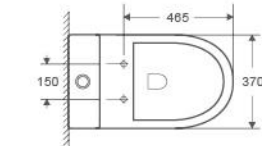

Mercio Rimless Toilet

Collection: SENA

SENA (SP-T6)

1. Back To Wall Toilet Suite
   Rimless Flush, Hygiene Glaze
2. Rimless Pan
   - High-Quality Vitreous China
   - Hygiene Glaze, Antibacterial, Easy To Clean
   - Quick Release Seat, Soft Closing
   - Suitable For S Or P Trap
   - Bottom Right /Left Inlet Or Top Left Inlet Water Entry
   - Wels 4 Star 4.5/3L Water Consumption
   - Wels Licence No : 1743

1. Size:
2. 665 x 370 x 825H mm
   - P-trap: 180mm Roughing-in
   - S-trap (VB-60) : 60-180mm Roughing-in (optional)

Colour	Code	RRP (inc gst)
Gloss White	SENA (SP-T6)	529.00

Collection: LONDON

LONDON (LP-T6)

1. Back To Wall Toilet Suite
   Rimless Flush, Hygiene Glaze
2. Rimless Pan
   - High-Quality Vitreous China
   - Hygiene Glaze, Antibacterial, Easy To Clean
   - Quick Release Seat, Soft Closing
   - Suitable For S Or P Trap
   - Bottom Right /Left Inlet Or Top Left Inlet Water Entry
   - Wels 4 Star 4.5/3L Water Consumption
   - Wels Licence No : 1743

1. Size:
2. 620 x 370 x 820H mm
   - S-trap (VB-150) : 95-185mm Roughing-in (default)
   - P-trap: 180mm Roughing-in (optional)
   - S-trap (VB-60) : 50-120mm Roughing-in (optional)

Colour	Code	RRP (inc gst)
Gloss White	LONDON (LP-T6)	439.00

Collection: CERA

CERA (CP-T3)

1. Back To Wall Toilet Suite
   Rimless Flush, Hygiene Glaze
2. Rimless Pan
   - High-Quality Vitreous China
   - Hygiene Glaze, Antibacterial, Easy To Clean
   - Quick Release Seat, Soft Closing
   - Suitable For S Or P Trap
   - Bottom Right /Left Inlet Or Top Left Inlet Water Entry
   - Wels 4 Star 4.5/3L Water Consumption
   - Wels Licence No : 1743

1. Size:
2. 620 x 340 x 810H mm
   - S-trap (VB-150) : 95-200mm Roughing-in (default)
   - P-trap: 180mm Roughing-in (optional)
   - S-trap (VB-60) : 55-130mm Roughing-in (optional)

Colour	Code	RRP (inc gst)
Gloss White	CERA (CP-T3)	439.00

Rimless Rimless flushing pan design - for an efficient, powerful flush.