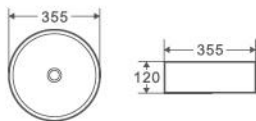

SASSO SERIES

Collection: SASSO SERIES

SA-34-MW

Above Counter Basin, Round
This Basin Has A Subtle, Natural Feel.
– Vitreous China
– All Colours Available In Matte Finish

Size:
– 355W x 355D x 120H mm

Colour	Code	RRP (inc gst)
Matt White	SA-34-MW	279.00
Matt Dark Grey	SA-34-NG	279.00
Matt Green	SA-34-AG	279.00
Matt Brown	SA-34-CA	279.00
Matt Black	SA-34-MB	279.00
External Matt Black Interior Matt White	SA-34-BW	279.00

Collection: SASSO SERIES

SA-34-TW

Above Counter Basin, Round
This Basin Has A Subtle, Natural Feel.
– Vitreous China
– White Touchline Textured Outer,
Matt White Interior Bowl

Size:
– 355W x 355D x 120H mm

Colour	Code	RRP (inc gst)
Touchline White	SA-34-TW	279.00

Collection: SASSO SERIES

SA-34-PG

Above Counter Basin, Round
This Basin Has A Subtle, Natural Feel.
– Vitreous China
– Posh Gold Finishing

Size:
– 355W x 355D x 120H mm

Colour	Code	RRP (inc gst)
Posh Gold	SA-34-PG	279.00

Collection: SASSO SERIES

SA-31-TB

Above Counter Basin, Round
This Basin Has A Subtle, Natural Feel.
– Vitreous China
– Black Touchline Textured Outer,
Matt Black Interior Bowl (Textured Exterior
Has Tinge Of Darkest Green In The Black)

Size:
– 355W x 355D x 120H mm

Colour	Code	RRP (inc gst)
Touchline Black	SA-31-TB	309.00

Collection: SASSO SERIES

SA-30-MW

SA-30-MB

Above Counter Basin, Round
This Basin Has A Subtle, Natural Feel.
– Vitreous China
– All Colours Available In Matte Finish

Size:
– 300W x 300D x 120H mm

Colour	Code	RRP (inc gst)
Matt White	SA-30-MW	279.00
Matt Black	SA-30-MB	279.00