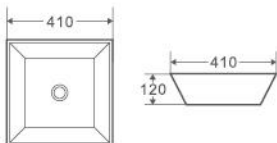

SQ 41

Above Counter Basin, Square With A Pronounced V-Shaped And Clean Contemporary Styling
- White Vitreous China

Size:
- 410W x 410D x 120H mm

Colour	Code	RRP (inc gst)
Gloss white	SQ 41	179.00