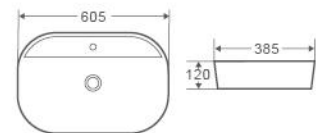

EVEA 61M

Above Counter Basin, Super-Ellipse
Distinctive Super-Ellipse Design Basin, Large Capacity.
– White Vitreous China
– 1 Taphole

Size:
– 605W x 385D x 120H mm

Colour	Code	RRP (inc gst)
Gloss white	EVEA 61M	199.00