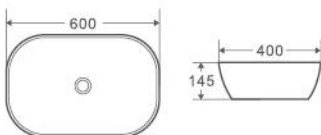

EVEA 60

Above Counter Basin, Rounded Rectangle
– White Vitreous China

Size:
– 600W x 400D x 145H mm

Colour	Code	RRP (inc gst)
Gloss white	EVEA 60	239.00