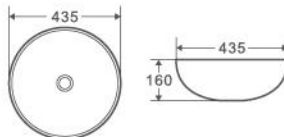

Collection: SPIN SERIES

SPIN 44

Above Counter Basin, Round
A Beautifully Proportioned Bowl
– White Vitreous China
– Overflow

Size:
– 435W x 435D x 160H mm

Colour	Code	RRP (inc gst)
Gloss white	SPIN 44	159.00