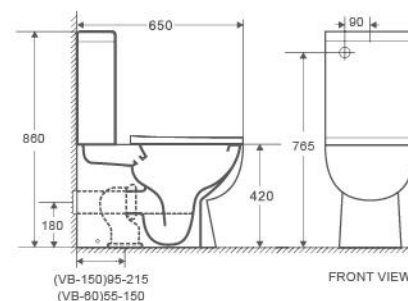

Mercio Rimless Toilet

Collection: TOI

TOI (TP-T3)

1. Back To Wall Toilet Suite
   Rimless Flush, Hygiene Glaze
2. Rimless Pan
   - High-Quality Vitreous China
   - Hygiene Glaze, Antibacterial, Easy To Clean
   - Quick Release Seat, Soft Closing
   - Suitable For S Or P Trap
   - Bottom Right /Left Inlet Or Top Rear Left Inlet Water Entry
   - Wels 4 Star 4.5/3L Water Consumption
   - Wels Licence No : 1743

1. Size:
2. 610 x 390 x 845H mm
   - S-trap (VB-150) : 125-245mm Roughing-in (default)
   - P-trap: 180mm Roughing-in (optional)
   - S-trap (VB-60) : 55-138mm Roughing-in (optional)

Colour	Code	RRP (inc gst)
Gloss White	TOI (TP-T3)	439.00

Collection: MOI

MOI (MP-T2B)

1. Back To Wall Toilet Suite
   Rimless Flush, Hygiene Glaze
2. Rimless Pan
   - High-Quality Vitreous China
   - Hygiene Glaze, Antibacterial, Easy To Clean
   - Quick Release Seat, Soft Closing
   - Suitable For S Or P Trap
   - Bottom Right /Left Inlet Or Top Rear Left Inlet Water Entry
   - Wels 4 Star 4.5/3L Water Consumption
   - Wels Licence No : 1743

1. Size:
2. 650 x 385 x 860H mm
   - S-trap (VB-150) : 95-215mm Roughing-in (default)
   - P-trap: 180mm Roughing-in (optional)
   - S-trap (VB-60) : 55-150mm Roughing-in (optional)

Colour	Code	RRP (inc gst)
Gloss White	MOI (MP-T2B)	349.00

Collection: ARIA

ARIA (AP-T1B)

1. Back To Wall Toilet Suite
   Rimless Flush, Hygiene Glaze
2. Rimless Pan
   - High-Quality Vitreous China
   - Hygiene Glaze, Antibacterial, Easy To Clean
   - Quick Release Seat, Soft Closing
   - Suitable For S Or P Trap
   - Bottom Right /Left Inlet Or Top Rear Left Inlet Water Entry
   - Wels 4 Star 4.5/3L Water Consumption
   - Wels Licence No : 1743

1. Size:
2. 620 x 365 x 800H mm
   - S-trap (VB-150) : 95-190mm Roughing-in (default)
   - P-trap: 180mm Roughing-in (optional)
   - S-trap (VB-60) : 50-130mm Roughing-in (optional)

Colour	Code	RRP (inc gst)
Gloss White	ARIA (AP-T1B)	349.00