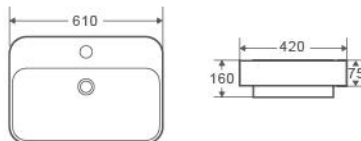

COSY 61M

Insert Basin, Rounded Rectangle
– White Vitreous China
– 1 Taphole, Overflow

Size:
– 610W x 420D x 160H mm

Colour	Code	RRP (inc gst)
Gloss white	COSY 61M	219.00