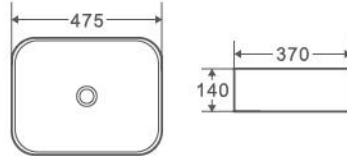

Colour	Code	RRP (inc gst)
Gloss white	QTRO 47	179.00

Collection: QTRO SERIES

QTRO 48

Above Counter Basin, Rectangular
 The Design Has A Subtle Bevel
 – White Vitreous China

Size:
 – 475W x 370D x 140H mm

Colour	Code	RRP (inc gst)
Gloss white	QTRO 48	159.00