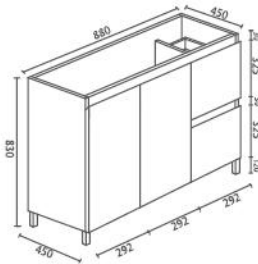

Floor standing: BI-90LR-GW

1. Premium Bathroom Vanity Unit
2. 18mm High-Quality MDF Board
   - Easy To Open Finger Pull
   - DTC Soft-Closing Hinges
   - Two Full-Length Doors
   - Two Drawers On Right
   - 120mm Alloy Chrome Legs

Dimensions:

- Vanity: 880(W) x 450(D) x 710(H) mm
- Kickboard: 860(W) x 420(D) x 120(H) mm
- Vanity Basin: 910(W) x 470(D) x 180(H) mm

Product	Code	RRP (inc gst)
Cabinet only	BI-90LR-GW	499.00
Cabinet with Vanity Basin	BI-90LR-GW TOP90	639.00
90cm kickboard	BIA-90KB	88.00
Vanity Basin	TOP 90	209.00

Collection: BIANCA