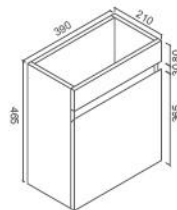

Wall Hung: BIPS-40W-GW

1. Slim Bathroom Vanity Unit
2. High-Quality Water Proof PVC Board
   - Easy To Open Finger Pull
   - DTC Soft-Closing Hinges
   - One Full-Length Door
   - 1 Polymarble Basin Included

Dimensions:

- Vanity: 390(W) x 210(D) x 465(H) mm
- Polymarble Basin: 400(W) x 220(D) x 95(H) mm

Product	Code	RRP (inc gst)
Cabinet with Polymarble Basin	BIPS-40W-GW + TOP 40G	419.00

Collection: BIANCA