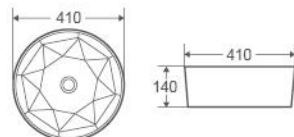

TR-53-AN

Above Counter Basin, Round
Contemporary Design With Straight Sides
And Diamond Cut Inner Basin.
– Vitreous China
– Art Rose Interior Finishing And
Art Nickel Exterior Finishing

Size:
– 410W x 410D x 140H mm

Colour	Code	RRP (inc gst)
(as shown)	TR-53-AN	279.00