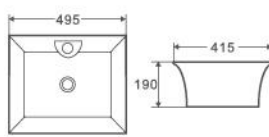

ZENTO 49S

Semi-Pedestal Basin, Rectangular
– White Vitreous China
– 1 Taphole, Overflow

Size:
– 495W x 415D x 190H mm

Colour	Code	RRP (inc gst)
Gloss white	ZENTO 49S	309.00