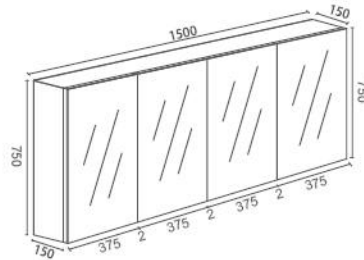

Dimensions:

- Cabinet: 1200(W) x 145(D) x 720(H)
- Mirror: 398(W) x 5(D) x 720(H) mm (3-mirror)

Product	Code	RRP (inc gst)
Mirror Cabinet	BIMP-1203-GW	609.00

Collection: BIANCA