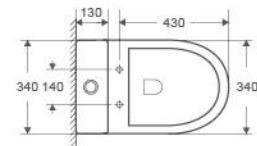

Rimless Rimless flushing pan design - for an efficient, powerful flush.