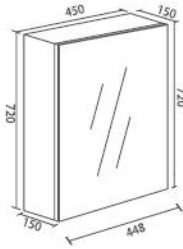

BIANCA SERIES

Collection: BIANCA

BIMP-451-GW

White PVC Shaving Cabinet

- High-Quality Water Proof PVC Board
- 1 Door & 2X8mm Tempered Glass Shelf
- 5mm Premium Grade Copper-Free Mirror
- Finger-Pull To Open
- Dtc Soft-Closing Hinges

Dimensions:

- Cabinet: 450(W) x 145(D) x 720(H)
- Mirror: 448(W) x 5(D) x 720(H) mm

Product	Code	RRP (inc gst)
Mirror Cabinet	BIMP-451-GW	289.00

Collection: BIANCA