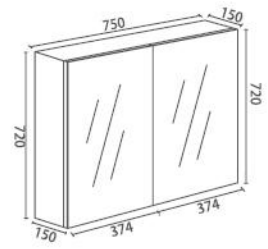

BIMP-752-GW

White PVC Shaving Cabinet

- High-Quality Water Proof PVC Board
- 2 Doors & 2X8mm Tempered Glass Shelves
- 5mm Premium Grade Copper-Free Mirror
- Finger-Pull To Open
- Dtc Soft-Closing Hinges

Dimensions:

- Cabinet: 750(W) x 145(D) x 720(H)
- Mirror: 374(W) x 5(D) x 720(H) mm (2-mirror)

Product	Code	RRP (inc gst)
Mirror Cabinet	BIMP-752-GW	409.00

Collection: BIANCA