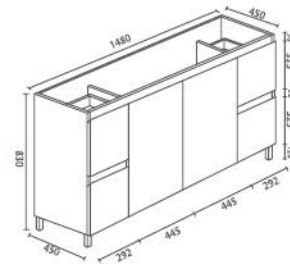

Floor standing: BI-150L-GW

1. Premium Bathroom Vanity Unit
2. 18mm High-Quality MDF Board
   - Easy To Open Finger Pull
   - DTC Soft-Closing Hinges
   - Two Full-Length Doors
   - Two Drawers On Left & Right
   - 120mm Alloy Chrome Legs

Dimensions:

- Vanity: 1480(W) x 450(D) x 710(H) mm
- Kickboard: 1460(W) x 420(D) x 120(H) mm
- Vanity Basin: 1500(W) x 470(D) x 180(H) mm

Product	Code	RRP (inc gst)
Cabinet only	BI-150L-GW	929.00
Cabinet with single bowl Vanity Basin	BI-150L-GW + TOP 150	1,649.00
Cabinet with double bowl Vanity Basin	BI-150L-GW + TOP 150D	1,719.00
150cm kickboard	BIA-150KB	139.00
Single Bowl Vanity Basin	TOP 150	919.00
Double Bowl Vanity Basin	TOP 150D	999.00

1. Single box packing for cabinet & basin;

2. 10 years warranty on product & 1 year on parts & labour;

3. Price does not include waste fittings and mixer.