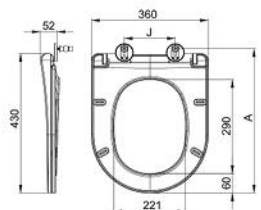

TOILET PARTS

Collection: TOILET PARTS

PSC777-S

FLAT Slim Seat, Rectangle

- Thermoset Heavy Duty Soft-Close UF Material
- Scratch Resistant, Easy To Clean
- Fit NORTON66, CERA, DIANA, LONDON, WALTON, TOI

Size:

- 428W x 361D x 50H mm
- J=125±70 A=415±35

Colour	Code	RRP (inc gst)
Gloss White	PSC777-S	90.00

Collection: TOILET PARTS

PSC000

FLAT Slim Seat, Rectangle

- Thermoset Heavy Duty Soft-Close UF Material
- Scratch Resistant, Easy To Clean
- Fit ENOX99

Size:

- 448W x 357D x 37H mm
- J=125±70 A=435±35

Colour	Code	RRP (inc gst)
Gloss White	PSC000	90.00

Collection: TOILET PARTS

PSC333

FLAT Slim Seat, Rectangle

- Thermoset Heavy Duty Soft-Close UF Material
- Scratch Resistant, Easy To Clean
- Fit ENOX, ENOX66

Size:

- 427W x 344D x 39H mm
- J=125±70 A=415±35

Colour	Code	RRP (inc gst)
Gloss White	PSC333	90.00

Collection: TOILET PARTS

PSC444

CURVED Slim Seat, U-Shaped

- Thermoset Heavy Duty Soft-Close UF Material
- Scratch Resistant, Easy To Clean
- Fit TOI, MOI, HANI, RAUL99, NORTON, NORTON99, PANI, VERA, ZARA99, ZARA66, BERLIN, BERLIN99, BERLIN66

Size:

- 430W x 360D x 52H mm
- J=157±70 A=415±35

Colour	Code	RRP (inc gst)
Gloss White	PSC444	90.00

Collection: TOILET PARTS

PSC111

WRAP-OVER Thick Seat, U-Shaped

- Thermoset Heavy Duty Soft-Close PP Material
- Shiny Look, Tough And Extremely Resistant
- Fit MOI, HANI, RAUL99, NORTON, NORTON99, PANI, VERA, ZARA99, ZARA66, BERLIN, BERLIN99, BERLIN66

Size:

- 468W x 362D x 49H mm
- J=171±70 A=453±35

Colour	Code	RRP (inc gst)
Gloss White	PSC111	66.00

Collection: TOILET PARTS

CBA-HC-60

Matt Black Or Matt White Seat Hinge Cover
Fit PANI, VERA, LONDON, ENOX, ARIA, ZARA99, ZARA66, RUAL99, RUAL66

Size:

- DIA 60mm x H 6mm

CBA-HC-55

Matt Black or Matt White seat hinge cover
Fit CERA, HANI, TOI, MOI

Size:

- DIA 55mm x H 6mm