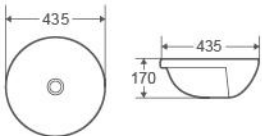

Collection: RIFF SERIES

RIFF 50M

Semi-Recessed Basin, Rectangular
Ideal For Narrow Benchtops.
- The Superfine Rim And Slender
- White Vitreous China
- 1 Taphole, Overflow

Size:
- 500W x 425D x 120H mm

Colour	Code	RRP (inc gst)
Gloss white	RIFF 50M	189.00