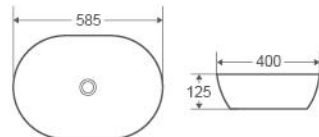

VALE SERIES

Collection: VALE SERIES

VALE-95-NO

Above Counter Basin, Super-Ellipse
- Vitreous China
- Natura Oak Finishing

Size:
- 585W x 400D x 125H mm

Colour	Code	RRP (inc gst)
Natura oak	VALE-95-NO	419.00

Collection: VALE SERIES

VALE-96-TB

Above Counter Basin, Super-Ellipse
- Vitreous China
- Tornado Black Finishing

Size:
- 585W x 400D x 125H mm

Colour	Code	RRP (inc gst)
Tornado black	VALE-96-TB	419.00

Collection: VALE SERIES

VALE-97-MP

Above Counter Basin, Super-Ellipse
- Vitreous China
- Matt Pink Finishing

Size:
- 470W x 340D x 130H mm

Colour	Code	RRP (inc gst)
Matt pink	VALE-97-MP	419.00