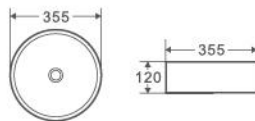

Collection: SASSO SERIES

SA-34-PG

Above Counter Basin, Round
This Basin Has A Subtle, Natural Feel.
– Vitreous China
– Posh Gold Finishing

Size:
– 355W x 355D x 120H mm

Colour	Code	RRP (inc gst)
Posh Gold	SA-34-PG	279.00