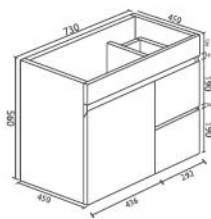

Wall Hung: BIP-75WR-GW

1. Premium Bathroom Vanity Unit
2. High-Quality Water Proof PVC Board
   - Easy To Open Finger Pull
   - DTC Soft-Closing Hinges
   - One Full-Length Door
   - Two Drawers On Right
   - Designed With Headboard

Dimensions:
- Vanity: 730(W) x 450(D) x 560(H) mm
- Vanity Basin: 760(W) x 470(D) x 180(H) mm

Product	Code	RRP (inc gst)
Cabinet only	BIP-75WR-GW	609.00
Cabinet with Vanity Basin	BIP-75WR-GW + TOP 75	729.00
Vanity Basin	TOP 75	189.00

Collection: BIANCA