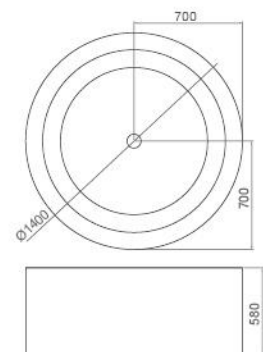

Sanitary grade acrylic

High gloss white

Adjustable legs

Freestanding

Easy to clean

Plug & waste included