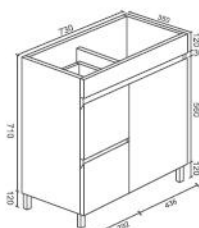

Floor standing: BIPS-75LL-GW

- Slim bathroom vanity unit
- High-quality Water Proof PVC board
- Easy to open finger pull
- DTC soft-closing hinges
- One full-length door
- Two drawers on left
- 120mm alloy chrome legs

Dimensions:
- Vanity: 730(W) x 350(D) x 710(H) mm
- Kickboard: 710(W) x 330(D) x 120(H) mm
- Vanity Basin: 760(W) x 370(D) x 180(H) mm
- White PVC kickboard for slim vanity 730 x 360 x 120mm

Product	Code	RRP (inc gst)
Cabinet only	BIPS-75LL-GW	599.00
Cabinet with Vanity Basin	BIPS-75LL-GW + TOP 75S	699.00
Vanity Basin	TOP 75S	179.00
Parts vanity	BIA-73KB	88.00

Collection: BIANCA