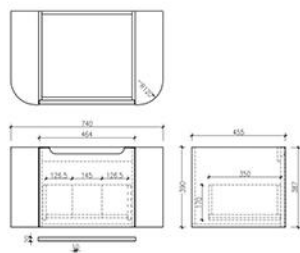

Wall Hung: ROM-750-MB ROM-750-MW ROM-750-BO

- Premium Rounded Edge Wall-Hung Vanity
- Easy To Open Finger Pull
- 1 Soft Closing Drawer
- Easy Wall-Hung Mounting Kits
- Cabinet Finished In Matt Black, Matt White And Bur Oak Colour

Dimensions:

- Vanity: 750(W) x 460(D) x 400(H) mm
- Stonetop: 754(W) x 462(D) x 15(H) mm

Product	Code	RRP (inc gst)
Cabinet only	ROM-750-MB ROM-750-MW ROM-750-BO	925.00
Cabinet with White Stonetop	ROM-750-MB ROM-750-MW ROM-750-BO + ST-75R-WH	1,320.00
Stonetop only	ST-75R-WH	395.00

Collection: ROME