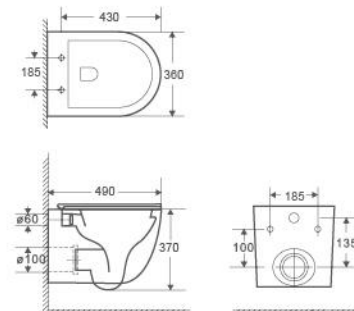

Mercio Quiet Flush™ Toilet (NORTON)

Collection: NORTON

NORTON (NP-T3)

Back To Wall Toilet Suite

Mercio Quiet Flush™, Hygiene Glaze

- Rimless + Tornado Flushing Technology
- Extra Height, Pan Height 425 mm
- High-Quality Vitreous China
- Hygiene Glaze, Antibacterial, Easy To Clean
- Quick Release Seat, Soft Closing
- Suitable For S Or P Trap
- Bottom Right /Left Inlet Or Top Left Inlet Water Entry
- Wels 4 Star 4.5/3L Water Consumption
- Wels Licence No : 1743

Size:

- 660 x 390 x 855H mm
- S-trap (VB-150) : 95-205mm Roughing-in (default)
- P-trap: 180mm Roughing-in (optional)
- S-trap (VB-60) : 55-145mm Roughing-in (optional)

Colour	Code	RRP (inc gst)
Gloss White	NORTON (NP-T3)	699.00
Matt White	NPMW-T3MW	899.00
Matt Black	NPMB-T3MB	899.00

Collection: NORTON

NORTON99 (NOWFP)

Floor Pan

Mercio Quiet Flush™, Hygiene Glaze

- Rimless + Tornado Flushing Technology
- High-Quality Vitreous China
- Hygiene Glaze, Antibacterial, Easy To Clean
- Quick Release Seat, Soft Closing
- Suitable For S Or P Trap
- Back Entry Plumbing
- Wels 4 Star 4.5/3L Water Consumption
- Wels Licence No : 1743

Size:

- 570 x 365 x 410H mm
- S-trap (VB-70) : 105mm Roughing-in (default)
- P-trap: 180mm Roughing-in (optional)
- S-trap (VB-60) : 55mm Roughing-in (optional)

Colour	Code	RRP (inc gst)
Gloss White	NORTON99 (NOWFP)	599.00
Matt White	NOWFP-MW	799.00
Matt Black	NOWFP-MB	799.00

Collection: NORTON

NORTON66 (NOWH)

Wall-Hung Pan

Mercio Quiet Flush™, Hygiene Glaze

- Rimless + Tornado Flushing Technology
- High-Quality Vitreous China
- Hygiene Glaze, Antibacterial, Easy To Clean
- Quick Release Seat, Soft Closing
- Suitable For P Trap
- Back Entry Plumbing
- Wels 4 Star 4.5/3L Water Consumption
- Wels Licence No : 1743

Size:

- 490 x 360 x 370H mm