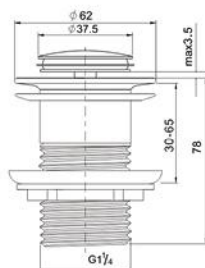

CBA-WN-B

POP UP Waste No Overflow Black Colour

Colour	Code	RRP (inc gst)
Black	CBA-WN-B	25.00