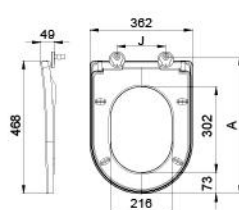

TOILET PARTS

Collection: TOILET PARTS

PSC777-S

FLAT Slim Seat, Rectangle

- Thermoset Heavy Duty Soft-Close UF Material
- Scratch Resistant, Easy To Clean
- Fit NORTON66, CERA, DIANA, LONDON, WALTON, TOI

Size:

- 428W x 361D x 50H mm
- J=125±70 A=415±35

Colour	Code	RRP (inc gst)
Gloss White	PSC777-S	90.00

Collection: TOILET PARTS

PSC000

FLAT Slim Seat, Rectangle

- Thermoset Heavy Duty Soft-Close UF Material
- Scratch Resistant, Easy To Clean
- Fit ENOX99

Size:

- 448W x 357D x 37H mm
- J=125±70 A=435±35

Colour	Code	RRP (inc gst)
Gloss White	PSC000	90.00

Collection: TOILET PARTS

PSC333

FLAT Slim Seat, Rectangle

- Thermoset Heavy Duty Soft-Close UF Material
- Scratch Resistant, Easy To Clean
- Fit ENOX, ENOX66

Size:

- 427W x 344D x 39H mm
- J=125±70 A=415±35

Colour	Code	RRP (inc gst)
Gloss White	PSC333	90.00

Collection: TOILET PARTS

PSC444

CURVED Slim Seat, U-Shaped

- Thermoset Heavy Duty Soft-Close UF Material
- Scratch Resistant, Easy To Clean
- Fit TOI, MOI, HANI, RAUL99, NORTON, NORTON99, PANI, VERA, ZARA99, ZARA66, BERLIN, BERLIN99, BERLIN66

Size:

- 430W x 360D x 52H mm
- J=157±70 A=415±35

Colour	Code	RRP (inc gst)
Gloss White	PSC444	90.00

Collection: TOILET PARTS

PSC111

WRAP-OVER Thick Seat, U-Shaped

- Thermoset Heavy Duty Soft-Close PP Material
- Shiny Look, Tough And Extremely Resistant
- Fit MOI, HANI, RAUL99, NORTON, NORTON99, PANI, VERA, ZARA99, ZARA66, BERLIN, BERLIN99, BERLIN66

Size:

- 468W x 362D x 49H mm
- J=171±70 A=453±35

Colour	Code	RRP (inc gst)
Gloss White	PSC111	66.00

Collection: TOILET PARTS

CBA-HC-60

Matt Black Or Matt White Seat Hinge Cover
Fit PANI, VERA, LONDON, ENOX, ARIA, ZARA99, ZARA66, RUAL99, RUAL66

Size:

- DIA 60mm x H 6mm

CBA-HC-55

Matt Black or Matt White seat hinge cover
Fit CERA, HANI, TOI, MOI

Size:

- DIA 55mm x H 6mm