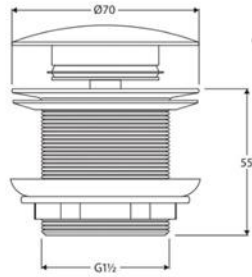

Collection: BATHTUB PARTS