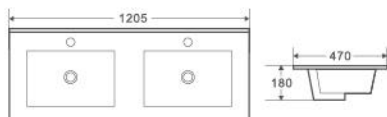

TOP 120D

Vanity Basins 120Cm
That It Is A Double Bowl Basin
Slim-Edged Design Matches Well
With Any Vanity Cabinet.
– White Vitreous China
– 2 Tapholes, Overflow

Size:
– 1205W x 470D x 180H mm

Colour	Code	RRP (inc gst)
Gloss white	TOP 120D	389.00