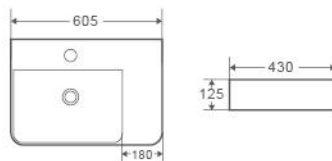

VENTO 60MR

Wall-Hung Basin, Rectangular
– Bowl On Left
– White Vitreous China
– 1 Taphole, Overflow

Size:
– 605W x 430D x 125H mm

Colour	Code	RRP (inc gst)
Gloss white	VENTO 60MR	329.00