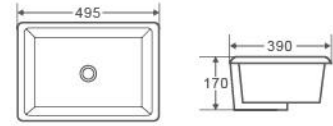

Collection: NUE SERIES

NUE 49

Undercounter Basin, Rectangular
Suits Solid Surface Benchtops.
– White Vitreous China
– Overflow

Size:
– 495W x 390D x 170H mm

Colour	Code	RRP (inc gst)
Gloss white	NUE 49	149.00