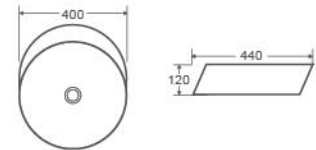

SPIN 40B

Above Counter Basin, Round
Inclined Round Basin
– White Vitreous China

Size:
– 400W x 440D x 120H mm

Colour	Code	RRP (inc gst)
Gloss white	SPIN 40B	219.00