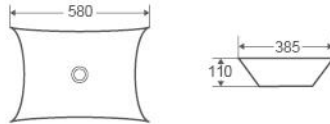

LUSO 58

Above Counter Basin, Irregular
Provide More Creative Inspiration For Designers,
Extremely Tensile Appearance.
– White Vitreous China

Size:
– 580W x 385D x 110H mm

Colour	Code	RRP (inc gst)
Gloss white	LUSO 58	239.00