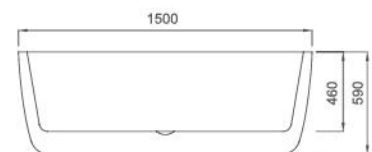

Sanitary grade acrylic

High gloss white

Adjustable legs

Freestanding

Easy to clean

Plug & waste included