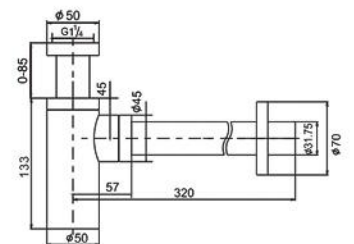

ACCESSORIES

Collection: ACCESSORY

CBA-WO-C

POP UP Waste With Overflow Chrome Colour

Colour	Code	RRP (inc gst)
Chrome	CBA-WO-C	18.00

Collection: ACCESSORY

CBA-WN-C

POP UP Waste No Overflow Chrome Colour

Colour	Code	RRP (inc gst)
Chrome	CBA-WN-C	18.00

Collection: ACCESSORY

CBA-BT-C

Bottle Trap Chrome Colour

Colour	Code	RRP (inc gst)
Chrome	CBA-BT-C	59.00

Collection: ACCESSORY

CBA-WO-B

POP UP Waste With Overflow Black Colour

Colour	Code	RRP (inc gst)
Black	CBA-WO-B	25.00

Collection: ACCESSORY

CBA-WN-B

POP UP Waste No Overflow Black Colour

Colour	Code	RRP (inc gst)
Black	CBA-WN-B	25.00

Collection: ACCESSORY

CBA-BT-B

Bottle Trap Black Colour

Colour	Code	RRP (inc gst)
Black	CBA-BT-B	82.00