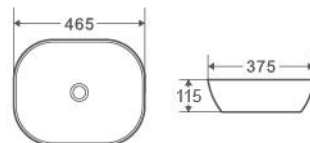

CHUR SERIES

Collection: CHUR SERIES

Above Counter Basin, Round-Edge
– Vitreous China
– All Colours Available In Matte Finish

Size:
– 490W x 395D x 150H mm

Colour	Code	RRP (inc gst)
Matt White	CH-43-MW	279.00
Matt Black	CH-43-MB	279.00
External Matt Black Interior Matt White	CH-43-BW	279.00

Collection: CHUR SERIES

Above Counter Basin, Round-Edge
– Vitreous China
– Touchline White Finishing

Size:
– 490W x 395D x 150H mm

Colour	Code	RRP (inc gst)
(as shown)	CH-43-TW	309.00

Collection: CHUR SERIES

Above Counter Basin, Round-Edge
– Vitreous China
– All Colours Available In Matte Finish

Size:
– 465W x 375D x 115H mm

Colour	Code	RRP (inc gst)
Matt White	CH-46-MW	279.00
Matt Black	CH-46-MB	279.00