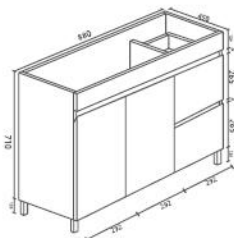

Floor standing: BIP-90LR-GW

1. Premium Bathroom Vanity Unit
2. High-Quality Water Proof PVC Board
   - Easy To Open Finger Pull
   - DTC Soft-Closing Hinges
   - Two Full-Length Doors
   - Two Drawers On Right
   - 120mm Alloy Chrome Legs
   - Designed With Headboard

Dimensions:

- Vanity: 880(W) x 450(D) x 710(H) mm
- Kickboard: 860(W) x 420(D) x 120(H) mm
- Vanity Basin: 910(W) x 470(D) x 180(H) mm

Product	Code	RRP (inc gst)
Cabinet only	BIP-90LR-GW	639.00
Cabinet with Vanity Basin	BIP-90LR-GW + TOP 90	779.00
90cm kickboard	BIA-90KB	99.00
Vanity Basin	TOP 90	209.00

Collection: BIANCA