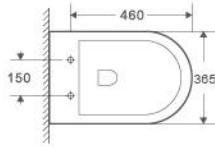

Mercio Quiet Flush™ Toilet (BERLIN)

Collection: BERLIN

BERLIN (BP-T3)

1. Back To Wall Toilet Suite
   Mercio Quiet Flush™, Hygiene Glaze
2. Rimless + Tornado Flushing Technology
   - Comfort Height, Pan Height 445 mm
   - High-Quality Vitreous China,
   - Hygiene Glaze, Antibacterial, Easy To Clean
   - Quick Release Seat, Soft Closing
   - Suitable For S Or P Trap
   - Bottom Right /Left Inlet Or Top Left Inlet Water Entry
   - Wels 4 Star 4.5/3L Water Consumption
   - Wels Licence No : 1743

1. Size:
2. 670 x 390 x 860H mm
   - S-trap (VB-150) : 100-220mm Roughing-in (default)
   - P-trap: 180mm Roughing-in (optional)
   - S-trap (VB-60) : 55-170mm Roughing-in (optional)

Colour	Code	RRP (inc gst)
Gloss White	BP-T3	699.00
Matt White	BPMW-T3MW	899.00
Matt Black	BPMB-T3MB	899.00

Collection: BERLIN

BERLIN99 (BEWFP)

1. Floor Pan
   Mercio Quiet Flush™, Hygiene Glaze
2. Rimless + Tornado Flushing Technology
   - Extra Height, Pan Height 430 mm
   - High-Quality Vitreous China
   - Hygiene Glaze, Antibacterial, Easy To Clean
   - Quick Release Seat, Soft Closing
   - Suitable For S Or P Trap
   - Back Entry Plumbing
   - Wels 4 Star 4.5/3L Water Consumption
   - Wels Licence No : 1743

1. Size:
2. 580 x 365 x 430H mm
   - S-trap (VB-70) : 95-115mm Roughing-in (default)
   - P-trap: 180mm Roughing-in (optional)
   - S-trap (VB-60) : 55mm Roughing-in (optional)

Colour	Code	RRP (inc gst)
Gloss White	BERLIN99 (BEWFP)	599.00
Matt White	BEWFP-MW	799.00
Matt Black	BEWFP-MB	799.00

Collection: BERLIN

BERLIN66 (BEWH)

1. Wall-Hung Pan
   Mercio Quiet Flush™, Hygiene Glaze
2. Rimless + Tornado Flushing Technology
   - High-Quality Vitreous China
   - Hygiene Glaze, Antibacterial, Easy To Clean
   - Quick Release Seat, Soft Closing
   - Suitable For P Trap
   - Back Entry Plumbing
   - Wels 4 Star 4.5/3L Water Consumption
   - Wels Licence No : 1743

1. Size:
2. 515 x 355 x 360H mm