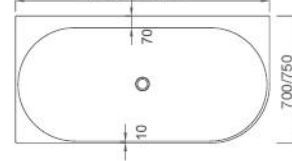

Collection: ROSE

1400/1500/1700

1400/1500/1700

1400/1500/1700

1400/1500/1700

ROSE SERIES

1. Corner Acrylic Bathtub
   - Matt White
   - 6mm American Acrylic
   - Stainless Steel Frames
   - Slim Edge (30mm)
   - Plug & Waste
   - Fluted Design

1. Two sizes:
   - 1500 x 750 x 580H mm
   - 1700 x 800 x 580H mm

Colour	Code	RRP (inc gst)
Matt white	ROC-1500L-MW	2,139.00
Matt white	ROC-1500R-MW	2,139.00
Matt white	ROC-1700L-MW	2,339.00
Matt white	ROC-1700R-MW	2,339.00

Sanitary grade acrylic

Matt white

Adjustable legs

Corner

Easy to clean

Plug & waste included