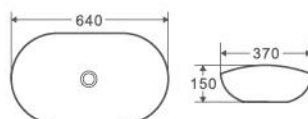

BOAT 64

Above Counter Basin, Oval
– White Vitreous China

Size:
– 640W x 370D x 150H mm

Colour	Code	RRP (inc gst)
Gloss white	BOAT 64	199.00