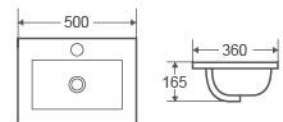

Collection: KADA SERIES

KADA 50M

Insert Basin, Rectangular
 Generous Capacity And Low Above Counter Profile.
 – White Vitreous China
 – 1 Taphole

Size:
 – 500W x 360D x 165H mm

Colour	Code	RRP (inc gst)
Gloss white	KADA 50M	199.00