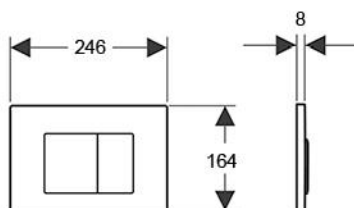

WARRANTY

1. Ceramic Pan: 20 years on product replacement
2. R&T In-Wall Cisterns: 5 years on Mercio Concealed cistern tanks and frames
   3 years on valves
   3 years on mechanical flush/access plates
   1 year on seals
3. Parts & Labour: 1 year for Mercio Pans