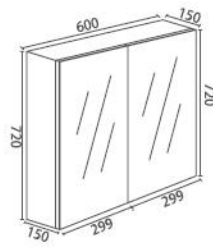

Dimensions:

- Cabinet: 450(W) x 145(D) x 720(H)
- Mirror: 448(W) x 5(D) x 720(H) mm

Product	Code	RRP (inc gst)
Mirror Cabinet	BIMP-451-GW	289.00

Collection: BIANCA

BIMP-602-GW

White PVC Shaving Cabinet

- High-Quality Water Proof PVC Board
- 2 Doors & 2X8mm Tempered Glass Shelves
- 5mm Premium Grade Copper-Free Mirror
- Finger-Pull To Open
- Dtc Soft-Closing Hinges