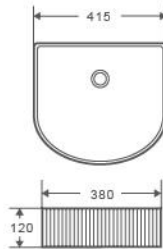

Above Counter Basin, D-Shaped
Distinctive D-Shaped Basin With A Groovy Design
– Gloss White Or Matt White/Black Finishing

Size:
– 415W x 380D x 120H mm

Colour	Code	RRP (inc gst)
Gloss white	CO-40-GW	269.00
Matt white	CO-40-MW	399.00
Matt Black	CO-40-MB	399.00