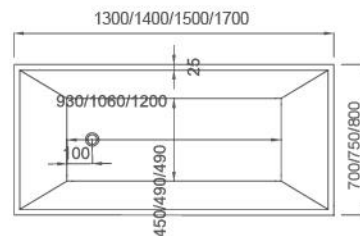

Sanitary grade acrylic

High gloss white

Adjustable legs

Multi-fit

Easy to clean

Plug & waste included