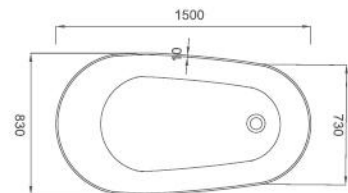

Sanitary grade acrylic

High gloss white/black

Adjustable legs

Freestanding

Easy to clean

Plug & waste included