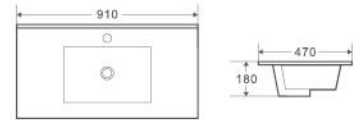

TOP 90

Vanity Basins 90Cm
Slim-Edged Design Matches Well
With Any Vanity Cabinet.
– White Vitreous China
– 1 Taphole, Overflow

Size:
– 910W x 470D x 180H mm

Colour	Code	RRP (inc gst)
Gloss white	TOP 90	209.00