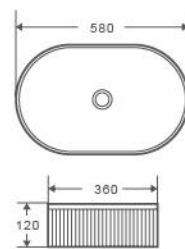

CORA SERIES

Collection: CORA SERIES

Above Counter Basin, Round
This Basin Has A Unique, Groovy Feel.
– Suits Compact Spaces, 360 mm Diameter
– Gloss White Or Matt White/Black Finishing

Size:
– 360W x 360D x 120H mm

Colour	Code	RRP (inc gst)
Gloss white	CO-36-GW	189.00
Matt white	CO-36-MW	329.00
Matt Black	CO-36-MB	329.00

Collection: CORA SERIES

Above Counter Basin, D-Shaped
Distinctive D-Shaped Basin With A Groovy Design
– Gloss White Or Matt White/Black Finishing

Size:
– 415W x 380D x 120H mm

Colour	Code	RRP (inc gst)
Gloss white	CO-40-GW	269.00
Matt white	CO-40-MW	399.00
Matt Black	CO-40-MB	399.00

Collection: CORA SERIES

Above Counter Basin, Super-Ellipse
Distinctive Super-Ellipse Basin With A Groovy Design
– Gloss White Or Matt White/Black Finishing

Size:
– 580W x 360D x 120H mm

Colour	Code	RRP (inc gst)
Gloss white	CO-58-GW	269.00
Matt white	CO-58-MW	399.00
Matt Black	CO-58-MB	399.00