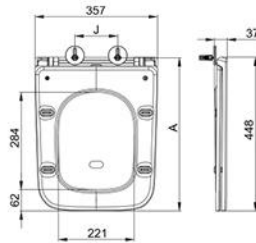

TOILET PARTS

Collection: TOILET PARTS

PSC777-S

FLAT Slim Seat, Rectangle

- Thermoset Heavy Duty Soft-Close UF Material
- Scratch Resistant, Easy To Clean
- Fit NORTON66, CERA, DIANA, LONDON, WALTON, TOI

Size:

- 428W x 361D x 50H mm
- J=125±70 A=415±35

Colour	Code	RRP (inc gst)
Gloss White	PSC777-S	90.00

Collection: TOILET PARTS

PSC000

FLAT Slim Seat, Rectangle

- Thermoset Heavy Duty Soft-Close UF Material
- Scratch Resistant, Easy To Clean
- Fit ENOX99

Size:

- 448W x 357D x 37H mm
- J=125±70 A=435±35

Colour	Code	RRP (inc gst)
Gloss White	PSC000	90.00

Collection: TOILET PARTS

PSC333

FLAT Slim Seat, Rectangle

- Thermoset Heavy Duty Soft-Close UF Material
- Scratch Resistant, Easy To Clean
- Fit ENOX, ENOX66

Size:

- 427W x 344D x 39H mm
- J=125±70 A=415±35

Colour	Code	RRP (inc gst)
Gloss White	PSC333	90.00

Collection: TOILET PARTS

PSC444

CURVED Slim Seat, U-Shaped

- Thermoset Heavy Duty Soft-Close UF Material
- Scratch Resistant, Easy To Clean
- Fit TOI, MOI, HANI, RAUL99, NORTON, NORTON99, PANI, VERA, ZARA99, ZARA66, BERLIN, BERLIN99, BERLIN66

Size:

- 430W x 360D x 52H mm
- J=157±70 A=415±35

Colour	Code	RRP (inc gst)
Gloss White	PSC444	90.00

Collection: TOILET PARTS

PSC111

WRAP-OVER Thick Seat, U-Shaped

- Thermoset Heavy Duty Soft-Close PP Material
- Shiny Look, Tough And Extremely Resistant
- Fit MOI, HANI, RAUL99, NORTON, NORTON99, PANI, VERA, ZARA99, ZARA66, BERLIN, BERLIN99, BERLIN66

Size:

- 468W x 362D x 49H mm
- J=171±70 A=453±35

Colour	Code	RRP (inc gst)
Gloss White	PSC111	66.00

Collection: TOILET PARTS

CBA-HC-60

Matt Black Or Matt White Seat Hinge Cover
Fit PANI, VERA, LONDON, ENOX, ARIA, ZARA99, ZARA66, RUAL99, RUAL66

Size:

- DIA 60mm x H 6mm

CBA-HC-55

Matt Black or Matt White seat hinge cover
Fit CERA, HANI, TOI, MOI

Size:

- DIA 55mm x H 6mm