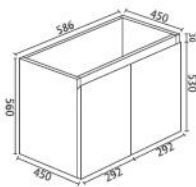

BIANCA Series

Collection: BIANCA

Wall Hung: BI-60W-GW

1. Premium Bathroom Vanity Unit
2. 18mm High-Quality MDF Board
   - Easy To Open Finger Pull
   - DTC Soft-Closing Hinges
   - Two Full-Length Doors

Dimensions:

- Vanity: 586(W) x 450(D) x 560(H) mm
- Vanity Basin: 600(W) x 470(D) x 180(H) mm

Product	Code	RRP (inc gst)
Cabinet only	BI-60W-GW	359.00
Cabinet with Vanity Basin	BI-60W-GW + TOP 60	469.00
Vanity Basin	TOP 60	159.00