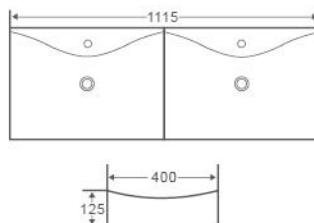

LUSO SERIES

Collection: LUSO SERIES

LUSO 57

Above Counter Basin, Oval
Provide More Creative Inspiration For Designers,
Having A Soft And Beautiful Curve
– White Vitreous China

Size:
– 570W x 430D x 160H mm

Colour	Code	RRP (inc gst)
Gloss white	LUSO 57	239.00

Collection: LUSO SERIES

LUSO 58

Above Counter Basin, Irregular
Provide More Creative Inspiration For Designers,
Extremely Tensile Appearance.
– White Vitreous China

Size:
– 580W x 385D x 110H mm

Colour	Code	RRP (inc gst)
Gloss white	LUSO 58	239.00

Collection: LUSO SERIES

LUSO 59

Above Counter Basin, Irregular
Provide More Creative Inspiration For Designers,
Reuleaux Triangle Basin With Rounded Corners.
– White Vitreous China

Size:
– 590W x 390D x 130H mm

Colour	Code	RRP (inc gst)
Gloss white	LUSO 59	239.00

Collection: LUSO SERIES

LUSO 80

Above Counter Basin, Irregular
Provide More Creative Inspiration For Designers,
Ship-Shaped Basin.
– White Vitreous China

Size:
– 800W x 390D x 120H mm

Colour	Code	RRP (inc gst)
Gloss white	LUSO 80	379.00

Collection: LUSO SERIES

LUSO 111

Wall-Hung Basin Or Counter-Top Basin, Rectangular
The Atmospheric Appearance Combines Practicality,
Suitable For 2 People To Use Simultaneously
– White Vitreous China
– 2 Tapholes

Size:
– 1115W x 400D x 125H mm

Colour	Code	RRP (inc gst)
Gloss white	LUSO 111	439.00