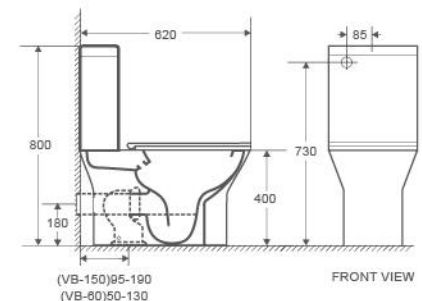

Mercio Rimless Toilet

Collection: TOI

TOI (TP-T3)

1. Back To Wall Toilet Suite
   Rimless Flush, Hygiene Glaze
2. Rimless Pan
   - High-Quality Vitreous China
   - Hygiene Glaze, Antibacterial, Easy To Clean
   - Quick Release Seat, Soft Closing
   - Suitable For S Or P Trap
   - Bottom Right /Left Inlet Or Top Rear Left Inlet Water Entry
   - Wels 4 Star 4.5/3L Water Consumption
   - Wels Licence No : 1743

1. Size:
2. 610 x 390 x 845H mm
   - S-trap (VB-150) : 125-245mm Roughing-in (default)
   - P-trap: 180mm Roughing-in (optional)
   - S-trap (VB-60) : 55-138mm Roughing-in (optional)

Colour	Code	RRP (inc gst)
Gloss White	TOI (TP-T3)	439.00

Collection: MOI

MOI (MP-T2B)

1. Back To Wall Toilet Suite
   Rimless Flush, Hygiene Glaze
2. Rimless Pan
   - High-Quality Vitreous China
   - Hygiene Glaze, Antibacterial, Easy To Clean
   - Quick Release Seat, Soft Closing
   - Suitable For S Or P Trap
   - Bottom Right /Left Inlet Or Top Rear Left Inlet Water Entry
   - Wels 4 Star 4.5/3L Water Consumption
   - Wels Licence No : 1743

1. Size:
2. 650 x 385 x 860H mm
   - S-trap (VB-150) : 95-215mm Roughing-in (default)
   - P-trap: 180mm Roughing-in (optional)
   - S-trap (VB-60) : 55-150mm Roughing-in (optional)

Colour	Code	RRP (inc gst)
Gloss White	MOI (MP-T2B)	349.00

Collection: ARIA

ARIA (AP-T1B)

1. Back To Wall Toilet Suite
   Rimless Flush, Hygiene Glaze
2. Rimless Pan
   - High-Quality Vitreous China
   - Hygiene Glaze, Antibacterial, Easy To Clean
   - Quick Release Seat, Soft Closing
   - Suitable For S Or P Trap
   - Bottom Right /Left Inlet Or Top Rear Left Inlet Water Entry
   - Wels 4 Star 4.5/3L Water Consumption
   - Wels Licence No : 1743

1. Size:
2. 620 x 365 x 800H mm
   - S-trap (VB-150) : 95-190mm Roughing-in (default)
   - P-trap: 180mm Roughing-in (optional)
   - S-trap (VB-60) : 50-130mm Roughing-in (optional)

Colour	Code	RRP (inc gst)
Gloss White	ARIA (AP-T1B)	349.00