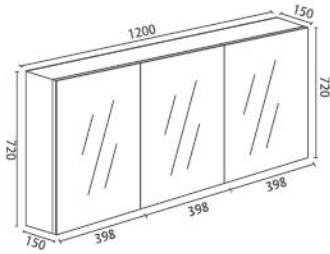

Collection: BIANCA