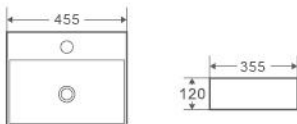

KUBE 46M

Wall-Hung Basin, Rectangular
Long Narrow Shaped Suitable For Compact Spaces
– White Vitreous China
– 1 Taphole

Size:
– 455W x 355D x 120H mm

Colour	Code	RRP (inc gst)
Gloss white	KUBE 46M	159.00