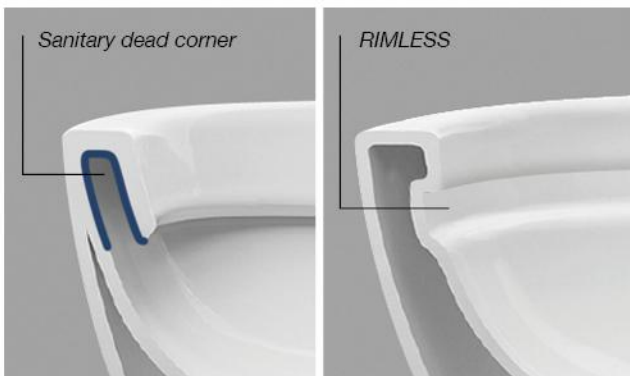

Collection: VERA

VERA (VP-T2)

Back To Wall Toilet Suite

Tornado Flush, Hygiene Glaze

- Tornado Flushing Technology
- Comfort Height, Pan Height 440 mm
- High-Quality Vitreous China
- Hygiene Glaze, Antibacterial, Easy To Clean
- Quick Release Seat, Soft Closing
- Suitable For S Or P Trap
- Bottom Right /Left Inlet Or Top Left Inlet Water Entry
- Wels 4 Star 4.5/3L Water Consumption
- Wels Licence No : 1743

Size:

- 670 x 390 x 870H mm
- S-trap (VB-150) : 95-215mm Roughing-in (default)
- P-trap: 180mm Roughing-in (optional)
- S-trap (VB-60) : 55-150mm Roughing-in (optional)

Colour	Code	RRP (inc gst)
Gloss White	VERA (VP-T2)	549.00

A unique rim design & flushing system

MERCIO RIMLESS TOILET

Rimless Flushing Technology

MERCIO rimless toilets features patented flushing technology that allows for efficient waste transportation with minimal water consumption. It also replaces 100% of trapped water per cycle to prevent the growth of bacteria. With our Hygiene Plus technology applied to its glazed surface, and designed by our R&D engineers without a flush rim, there are no hidden or hard-to-reach areas prone to bacterial growth and bad odors.

The traditional flush rim has dead corners that are hard to reach and clean, and it is prone to the growth of bacteria. For the hygiene of your family, it's time to invest in a RIMLESS Mercio toilet now.