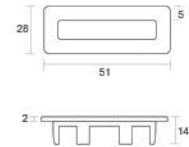

ACCESSORY

Collection: ACCESSORY

POP-UP Waste Cap Only, Diameter 70mm

Colour	Code	RRP (inc gst)
Matt White	CBA-C-MW	31.00
Matt Light Grey	CBA-C-LG	31.00
Matt Dark Grey	CBA-C-DG	31.00
Matt Black	CBA-C-MB	31.00
Matt Green	CBA-C-MG	31.00
Matt Gold	CBA-C-GD	31.00
Gloss White	CBA-C-GW	31.00
Brushed Gold	CBA-C-BG	31.00
Brushed Nickel	CBA-C-BN	31.00
Gun Metal	CBA-C-GM	31.00

Collection: ACCESSORY

CBA-OR

Overflow Cover, Round

Colour	Code	RRP (inc gst)
Chrome	CBA-OR-CH	18.00
Black	CBA-OR-BK	18.00
Matt Gold	CBA-OR-MG	18.00
Rose Gold	CBA-OR-RG	18.00

Collection: ACCESSORY

CBA-OR-W

Overflow Cover, Round White ABS

Colour	Code	RRP (inc gst)
White	CBA-OR-W	18.00

Collection: ACCESSORY

CBA-OS

Overflow Cover, Rectangle

Colour	Code	RRP (inc gst)
Chrome	CBA-OS-CH	18.00
Black	CBA-OS-BK	18.00
White	CBA-OS-W	18.00

Collection: ACCESSORY

WH-S

Wall-Hung Basin Fixing Screw

Colour	Code	RRP (inc gst)
(as shown)	WH-S	29.00