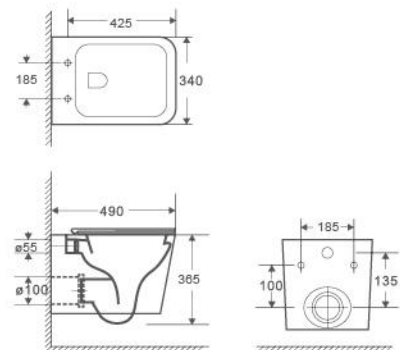

- Size:
- 490 x 340 x 365H mm

Colour	Code	RRP (inc gst)
Gloss White	ENOX66 (ENWH)	439.00

Mercio Rimless Toilet

Collection: SENA

SENA (SP-T6)

- Back To Wall Toilet Suite
Rimless Flush, Hygiene Glaze
- Rimless Pan
 - High-Quality Vitreous China
 - Hygiene Glaze, Antibacterial, Easy To Clean
 - Quick Release Seat, Soft Closing
 - Suitable For S Or P Trap
 - Bottom Right /Left Inlet Or Top Left Inlet Water Entry
 - Wels 4 Star 4.5/3L Water Consumption
 - Wels Licence No : 1743