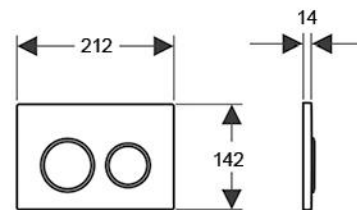

WARRANTY

- Ceramic Pan: 20 years on product replacement
- Geberit Cisterns: 15 years on Sigma8 and Kappa Concealed cistern tanks and frames
- 3 years on valves
- 3 years on mechanical flush/access plates
- 1 year on seals
- Parts & Labour: 1 year for Mercio Pans