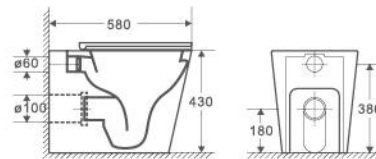

Mercio Quiet Flush™ Toilet (BERLIN)

Collection: BERLIN

BERLIN (BP-T3)

1. Back To Wall Toilet Suite
   Mercio Quiet Flush™, Hygiene Glaze
2. Rimless + Tornado Flushing Technology
   - Comfort Height, Pan Height 445 mm
   - High-Quality Vitreous China,
   - Hygiene Glaze, Antibacterial, Easy To Clean
   - Quick Release Seat, Soft Closing
   - Suitable For S Or P Trap
   - Bottom Right /Left Inlet Or Top Left Inlet Water Entry
   - Wels 4 Star 4.5/3L Water Consumption
   - Wels Licence No : 1743

1. Size:
2. 670 x 390 x 860H mm
   - S-trap (VB-150) : 100-220mm Roughing-in (default)
   - P-trap: 180mm Roughing-in (optional)
   - S-trap (VB-60) : 55-170mm Roughing-in (optional)

Colour	Code	RRP (inc gst)
Gloss White	BP-T3	699.00
Matt White	BPMW-T3MW	899.00
Matt Black	BPMB-T3MB	899.00

Collection: BERLIN

BERLIN99 (BEWFP)

1. Floor Pan
   Mercio Quiet Flush™, Hygiene Glaze
2. Rimless + Tornado Flushing Technology
   - Extra Height, Pan Height 430 mm
   - High-Quality Vitreous China
   - Hygiene Glaze, Antibacterial, Easy To Clean
   - Quick Release Seat, Soft Closing
   - Suitable For S Or P Trap
   - Back Entry Plumbing
   - Wels 4 Star 4.5/3L Water Consumption
   - Wels Licence No : 1743

1. Size:
2. 580 x 365 x 430H mm
   - S-trap (VB-70) : 95-115mm Roughing-in (default)
   - P-trap: 180mm Roughing-in (optional)
   - S-trap (VB-60) : 55mm Roughing-in (optional)

Colour	Code	RRP (inc gst)
Gloss White	BERLIN99 (BEWFP)	599.00
Matt White	BEWFP-MW	799.00
Matt Black	BEWFP-MB	799.00

Collection: BERLIN

BERLIN66 (BEWH)

1. Wall-Hung Pan
   Mercio Quiet Flush™, Hygiene Glaze
2. Rimless + Tornado Flushing Technology
   - High-Quality Vitreous China
   - Hygiene Glaze, Antibacterial, Easy To Clean
   - Quick Release Seat, Soft Closing
   - Suitable For P Trap
   - Back Entry Plumbing
   - Wels 4 Star 4.5/3L Water Consumption
   - Wels Licence No : 1743

1. Size:
2. 515 x 355 x 360H mm