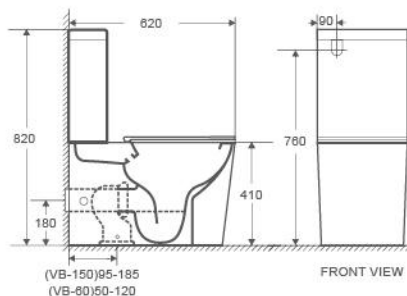

Mercio Rimless Toilet

Collection: SENA

SENA (SP-T6)

1. Back To Wall Toilet Suite
   Rimless Flush, Hygiene Glaze
2. Rimless Pan
   - High-Quality Vitreous China
   - Hygiene Glaze, Antibacterial, Easy To Clean
   - Quick Release Seat, Soft Closing
   - Suitable For S Or P Trap
   - Bottom Right /Left Inlet Or Top Left Inlet Water Entry
   - Wels 4 Star 4.5/3L Water Consumption
   - Wels Licence No : 1743

1. Size:
2. 665 x 370 x 825H mm
   - P-trap: 180mm Roughing-in
   - S-trap (VB-60) : 60-180mm Roughing-in (optional)

Colour	Code	RRP (inc gst)
Gloss White	SENA (SP-T6)	529.00

Collection: LONDON

LONDON (LP-T6)

1. Back To Wall Toilet Suite
   Rimless Flush, Hygiene Glaze
2. Rimless Pan
   - High-Quality Vitreous China
   - Hygiene Glaze, Antibacterial, Easy To Clean
   - Quick Release Seat, Soft Closing
   - Suitable For S Or P Trap
   - Bottom Right /Left Inlet Or Top Left Inlet Water Entry
   - Wels 4 Star 4.5/3L Water Consumption
   - Wels Licence No : 1743

1. Size:
2. 620 x 370 x 820H mm
   - S-trap (VB-150) : 95-185mm Roughing-in (default)
   - P-trap: 180mm Roughing-in (optional)
   - S-trap (VB-60) : 50-120mm Roughing-in (optional)

Colour	Code	RRP (inc gst)
Gloss White	LONDON (LP-T6)	439.00

Collection: CERA

CERA (CP-T3)

1. Back To Wall Toilet Suite
   Rimless Flush, Hygiene Glaze
2. Rimless Pan
   - High-Quality Vitreous China
   - Hygiene Glaze, Antibacterial, Easy To Clean
   - Quick Release Seat, Soft Closing
   - Suitable For S Or P Trap
   - Bottom Right /Left Inlet Or Top Left Inlet Water Entry
   - Wels 4 Star 4.5/3L Water Consumption
   - Wels Licence No : 1743

1. Size:
2. 620 x 340 x 810H mm
   - S-trap (VB-150) : 95-200mm Roughing-in (default)
   - P-trap: 180mm Roughing-in (optional)
   - S-trap (VB-60) : 55-130mm Roughing-in (optional)

Colour	Code	RRP (inc gst)
Gloss White	CERA (CP-T3)	439.00

Rimless Rimless flushing pan design - for an efficient, powerful flush.