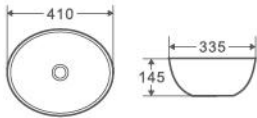

BOAT 41

Above Counter Basin, Oval
– White Vitreous China

Size:
– 410W x 335D x 145H mm

Colour	Code	RRP (inc gst)
Gloss white	BOAT 41	159.00