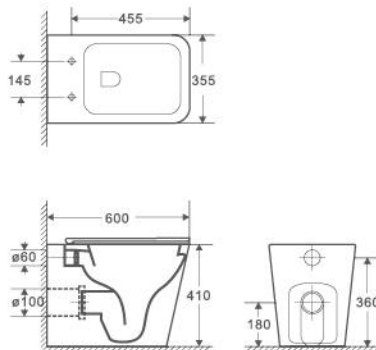

Mercio Rimless Toilet (ENOX)

Collection: ENOX

ENOX (EP-T1)

1. Back To Wall Toilet Suite
   Rimless Flush, Hygiene Glaze
2. Rimless Pan
   - High-Quality Vitreous China
   - Hygiene Glaze, Antibacterial, Easy To Clean
   - Quick Release Seat, Soft Closing
   - Suitable For S Or P Trap
   - Bottom Right /Left Inlet Or Top Left Inlet Water Entry
   - Wels 4 Star 4.5/3L Water Consumption
   - Wels Licence No : 1743

1. Size:
2. 610 x 365 x 825H mm
   - S-trap (VB-150) : 95-175mm Roughing-in (default)
   - P-trap: 180mm Roughing-in (optional)
   - S-trap (VB-60) : 50-110mm Roughing-in (optional)

Colour	Code	RRP (inc gst)
Gloss White	ENOX (EP-T1)	499.00
Matt White	EPMW-T3MW	799.00
Matt Black	EPMB-T3MB	799.00

Collection: ENOX

ENOX99 (ENWFP)

1. Floor Pan
   Rimless Flush, Hygiene Glaze
2. Rimless Pan
   - High-Quality Vitreous China
   - Hygiene Glaze , Antibacterial, Easy To Clean
   - Quick Release Seat, Soft Closing
   - Suitable For S Or P Trap
   - Back Entry Plumbing
   - Wels 4 Star 4.5/3L Water Consumption
   - Wels Licence No : 1743

1. Size:
2. 600 x 355 x 410H mm
   - S-trap (VB-70) : 100-160mm Roughing-in (default)
   - P-trap: 180mm Roughing-in (optional)
   - S-trap (VB-60) : 50-100mm Roughing-in (optional)

Colour	Code	RRP (inc gst)
Gloss White	ENOX99 (ENWFP)	439.00
Matt White	ENWFP-MW	799.00
Matt Black	ENWFP-MB	799.00

Collection: ENOX

ENOX66 (ENWH)

1. Wall-Hung Pan
   Rimless Flush, Hygiene Glaze
2. Rimless Pan
   - High-Quality Vitreous China
   - Hygiene Glaze, Antibacterial, Easy To Clean
   - Quick Release Seat, Soft Closing
   - Suitable For P Trap
   - Back Entry Plumbing
   - Wels 4 Star 4.5/3L Water Consumption
   - Wels Licence No : 1743

1. Size:
2. 490 x 340 x 365H mm

Colour	Code	RRP (inc gst)
Gloss White	ENOX66 (ENWH)	439.00