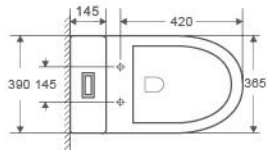

TOI (TP-T3)

1. Back To Wall Toilet Suite
   Rimless Flush, Hygiene Glaze
2. Rimless Pan
   - High-Quality Vitreous China
   - Hygiene Glaze, Antibacterial, Easy To Clean
   - Quick Release Seat, Soft Closing
   - Suitable For S Or P Trap
   - Bottom Right /Left Inlet Or Top Rear Left Inlet Water Entry
   - Wels 4 Star 4.5/3L Water Consumption
   - Wels Licence No : 1743

1. Size:
2. 610 x 390 x 845H mm
   - S-trap (VB-150) : 125-245mm Roughing-in (default)
   - P-trap: 180mm Roughing-in (optional)
   - S-trap (VB-60) : 55-138mm Roughing-in (optional)

Colour	Code	RRP (inc gst)
Gloss White	TOI (TP-T3)	439.00