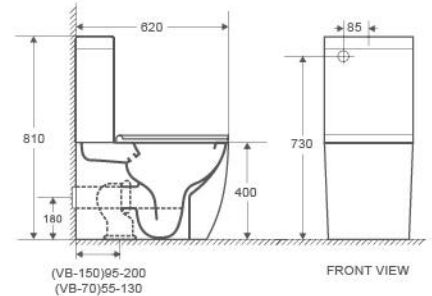

Rimless Rimless flushing pan design - for an efficient, powerful flush.