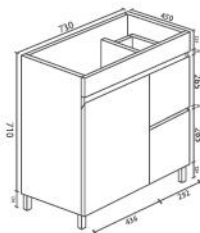

Floor standing: BIP-75LR-GW

1. Premium Bathroom Vanity Unit
2. High-Quality Water Proof PVC Board
   - Easy To Open Finger Pull
   - DTC Soft-Closing Hinges
   - One Full-Length Door
   - Two Drawers On Right
   - 120mm Alloy Chrome Legs
   - Designed With Headboard

Dimensions:

- Vanity: 730(W) x 450(D) x 710(H) mm
- Kickboard: 710(W) x 420(D) x 120(H) mm
- Vanity Basin: 760(W) x 470(D) x 180(H) mm

Product	Code	RRP (inc gst)
Cabinet only	BIP-75LR-GW	609.00
Cabinet with Vanity Basin	BIP-75LR-GW + TOP 75	729.00
75cm kickboard	BIA-75KB	89.00
Vanity Basin	TOP 75	189.00

Collection: BIANCA