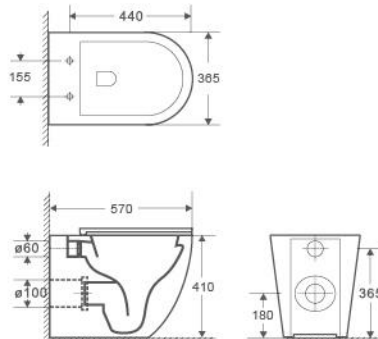

Mercio Quiet Flush™ Toilet (NORTON)

Collection: NORTON

NORTON (NP-T3)

Back To Wall Toilet Suite

Mercio Quiet Flush™, Hygiene Glaze

- Rimless + Tornado Flushing Technology
- Extra Height, Pan Height 425 mm
- High-Quality Vitreous China
- Hygiene Glaze, Antibacterial, Easy To Clean
- Quick Release Seat, Soft Closing
- Suitable For S Or P Trap
- Bottom Right /Left Inlet Or Top Left Inlet Water Entry
- Wels 4 Star 4.5/3L Water Consumption
- Wels Licence No : 1743

Size:

- 660 x 390 x 855H mm
- S-trap (VB-150) : 95-205mm Roughing-in (default)
- P-trap: 180mm Roughing-in (optional)
- S-trap (VB-60) : 55-145mm Roughing-in (optional)

Colour	Code	RRP (inc gst)
Gloss White	NORTON (NP-T3)	699.00
Matt White	NPMW-T3MW	899.00
Matt Black	NPMB-T3MB	899.00

Collection: NORTON

NORTON99 (NOWFP)

Floor Pan

Mercio Quiet Flush™, Hygiene Glaze

- Rimless + Tornado Flushing Technology
- High-Quality Vitreous China
- Hygiene Glaze, Antibacterial, Easy To Clean
- Quick Release Seat, Soft Closing
- Suitable For S Or P Trap
- Back Entry Plumbing
- Wels 4 Star 4.5/3L Water Consumption
- Wels Licence No : 1743

Size:

- 570 x 365 x 410H mm
- S-trap (VB-70) : 105mm Roughing-in (default)
- P-trap: 180mm Roughing-in (optional)
- S-trap (VB-60) : 55mm Roughing-in (optional)

Colour	Code	RRP (inc gst)
Gloss White	NORTON99 (NOWFP)	599.00
Matt White	NOWFP-MW	799.00
Matt Black	NOWFP-MB	799.00

Collection: NORTON

NORTON66 (NOWH)

Wall-Hung Pan

Mercio Quiet Flush™, Hygiene Glaze

- Rimless + Tornado Flushing Technology
- High-Quality Vitreous China
- Hygiene Glaze, Antibacterial, Easy To Clean
- Quick Release Seat, Soft Closing
- Suitable For P Trap
- Back Entry Plumbing
- Wels 4 Star 4.5/3L Water Consumption
- Wels Licence No : 1743

Size:

- 490 x 360 x 370H mm