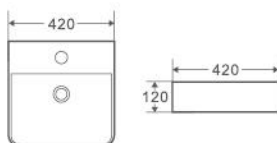

VENTO 42M

Wall-Hung Basin, Square
– The Superfine Rim And Slender
– White Vitreous China
– 1 Taphole, Overflow

Size:
– 420W x 420D x 120H mm

Colour	Code	RRP (inc gst)
Gloss white	VENTO 42M	199.00