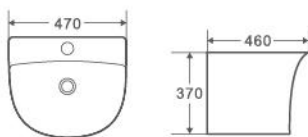

Colour	Code	RRP (inc gst)
Gloss white	ZENTO 55	709.00

Collection: ZENTO SERIES

ZENTO 47S

Semi-Pedestal Basin, D-Shaped
 – White Vitreous China
 – 1 Taphole, Overflow

Size:
 – 470W x 460D x 370H mm

Colour	Code	RRP (inc gst)
Gloss white	ZENTO 47S	309.00