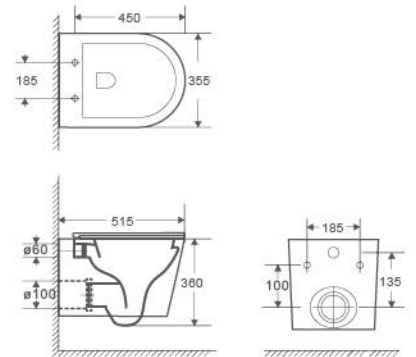

Size:

- 515 x 355 x 360H mm

Colour	Code	RRP (inc gst)
Gloss White	ZARA66 (ZAWH)	439.00

Rimless Rimless flushing pan design - for an efficient, powerful flush.

Mercio Rimless Toilet (ENOX)

Collection: ENOX

ENOX (EP-T1)