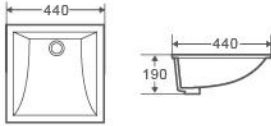

NUE 44

Undercounter Basin, Square
Suits Solid Surface Benchtops.
– White Vitreous China
– Overflow

Size:
– 440W x 440D x 190H mm

Colour	Code	RRP (inc gst)
Gloss white	NUE 44	159.00