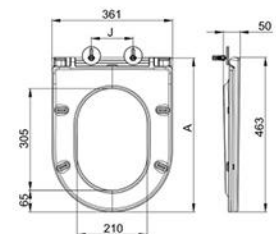

PSC777-MB

FLAT Slim Seat, U-Shaped

- Thermoset Heavy Duty Soft-Close UF Material
- Scratch Resistant, Easy To Clean
- Fit NORTON-MB, BERLIN-MB, NORTON99-MB, BERLIN99-MB

Size:

- 463W x 361D x 50H mm
- J=125±70 A=450±35

Colour	Code	RRP (inc gst)
Matt Black	PSC777-MB	159.00