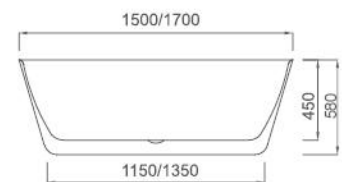

ROSE SERIES

Back To Wall Acrylic Bathtub

- Matt White
- 6mm American Acrylic
- Stainless Steel Frames
- Slim Edge (30mm)
- Plug & Waste
- Fluted Design

Colour	Code	RRP (inc gst)
Matt white	ROB-1500-MW	2,139.00
Matt white	ROB-1700-MW	2,339.00

Two sizes:

- 1500 x 750 x 580H mm
- 1700 x 800 x 580H mm

Sanitary grade acrylic

Matt white

Adjustable legs

Back-to-Wall

Easy to clean

Plug & waste included