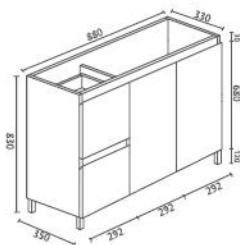

Floor standing: BIPS-90LL-GW

- Slim bathroom vanity unit
- High-quality Water Proof PVC board
- Easy to open finger pull
- DTC soft-closing hinges
- Two full-length doors
- Two drawers on left
- 120mm alloy chrome legs

Dimensions:
- Vanity: 880(W) x 350(D) x 710(H) mm
- Kickboard: 860(W) x 320(D) x 120(H) mm
- Vanity Basin: 910(W) x 370(D) x 180(H) mm
- White PVC kickboard for slim vanity 880 x 360 x 120mm

Product	Code	RRP (inc gst)
Cabinet only	BIPS-90LL-GW	639.00
Cabinet with Vanity Basin	BIPS-90LL-GW + TOP 90S	799.00
Vanity Basin	TOP 90S	209.00
Parts vanity	BIA-93KB	99.00

Collection: BIANCA