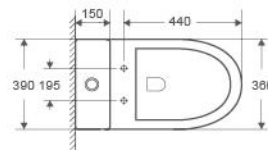

A unique rim design & flushing system