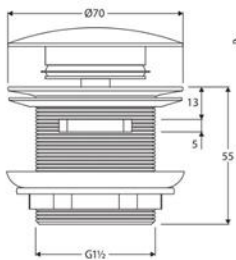

WO-40-C

Bath Wastes

- Chrome Dome Pop-Up Waste

Colour	Code	RRP (inc gst)
Chrome	WO-40-C	18.00

Collection: BATHTUB PARTS

POP-UP Waste Cap Only

Colour	Code	RRP (inc gst)
Matt Black	CBA-C-MB	31.00
Brushed Gold	CBA-C-BG	31.00
Brushed Nickel	CBA-C-BN	31.00
Gun Metal	CBA-C-GM	31.00
White	CBA-C-W	31.00