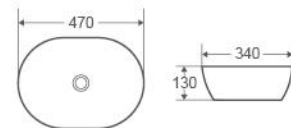

VALE SERIES

Collection: VALE SERIES

VALE-95-NO

Above Counter Basin, Super-Ellipse
- Vitreous China
- Natura Oak Finishing

Size:
- 585W x 400D x 125H mm

Colour	Code	RRP (inc gst)
Natura oak	VALE-95-NO	419.00

Collection: VALE SERIES

VALE-96-TB

Above Counter Basin, Super-Ellipse
- Vitreous China
- Tornado Black Finishing

Size:
- 585W x 400D x 125H mm

Colour	Code	RRP (inc gst)
Tornado black	VALE-96-TB	419.00

Collection: VALE SERIES

VALE-97-MP

Above Counter Basin, Super-Ellipse
- Vitreous China
- Matt Pink Finishing

Size:
- 470W x 340D x 130H mm

Colour	Code	RRP (inc gst)
Matt pink	VALE-97-MP	419.00