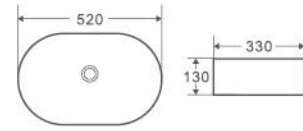

EVEA 52

Above Counter Basin, Super-Ellipse
Distinctive Super-Ellipse Design Basin.
– White Vitreous China

Size:
– 520W x 330D x 130H mm

Colour	Code	RRP (inc gst)
Gloss white	EVEA 52	189.00