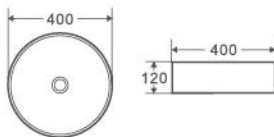

Colour	Code	RRP (inc gst)
Gloss white	SPIN 40B	219.00

Collection: SPIN SERIES

SPIN 40

Above Counter Basin, Round
A Beautifully Proportioned Bowl
– White Vitreous China

Size:
– 400W x 400D x 120H mm

Colour	Code	RRP (inc gst)
Gloss white	SPIN 40	159.00