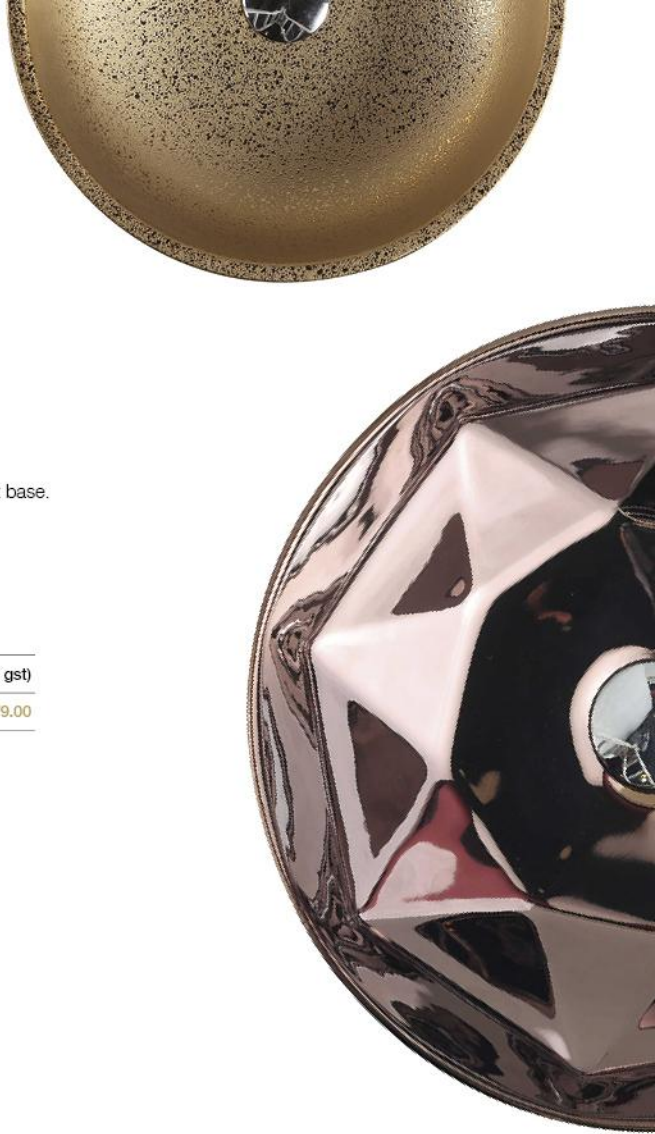

TRIER SERIES

Collection: TRIER SERIES

TR-32-AG

Above counter basin, round
Soft, curved lines.
– Vitreous china
– External gunmetal finishing

Size:
– 400W x 400D x 150H mm

Colour	Code	RRP (inc gst)
(as shown)	TR-32-AG	279.00

Collection: TRIER SERIES

TR-67-AG

Above counter basin, round
Classic, simple round basin with a broad, flat base.
– Vitreous china
– Art gold finishing

Size:
– 410W x 410D x 140H mm

Colour	Code	RRP (inc gst)
(as shown)	TR-67-AG	279.00

Collection: TRIER SERIES

TR-70-AG

Above Counter Basin, Round
Frustum Of A Cone Shape.
– Vitreous China
– Matt Gold Finishing

Size:
– 410W x 410D x 140H mm

Colour	Code	RRP (inc gst)
(as shown)	TR-70-AG	279.00

Collection: TRIER SERIES

TR-53-AN

Above Counter Basin, Round
Contemporary Design With Straight Sides
And Diamond Cut Inner Basin.
– Vitreous China
– Art Rose Interior Finishing And
Art Nickel Exterior Finishing

Size:
– 410W x 410D x 140H mm

Colour	Code	RRP (inc gst)
(as shown)	TR-53-AN	279.00