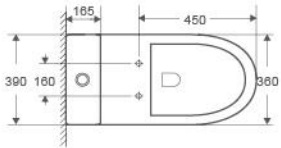

Accessible Toilet

Collection: LONDON

PANI CARE (PCP-T3C)

Back To Wall Toilet Suite With Care Toilet Seat
Rimless Flush, Hygiene Glaze, Comfort Height

- Rimless Pan
- Comfort Height, Pan Height 435 mm
- High-Quality Vitreous China
- Hygiene Glaze Surface, Antibacterial, Easy To Clean
- Quick Release Seat, Stainless Steel Fixings, Soft Closing
- Suitable For S Or P Trap
- Bottom Right /Left Inlet Or Top Rear Left Inlet Water Entry
- Wels 4 Star 4.5/3L Water Consumption
- Wels Licence No : 1743

Size:

- 805 x 390 x 890H mm
- S-trap (VB-150) : 230-350mm Roughing-in (default)
- P-trap: 180mm Roughing-in (optional)
- S-trap (VB-60) : 160-290mm Roughing-in (optional)

Colour	Code	RRP (inc gst)
Gloss White	PANI CARE (PCP-T3C)	1,589.00

Accessible design

As muscle tone reduces, it can become harder to sit down on or stand up from the toilet. That is why we recommend installing it at a higher height if it is a wall-hung toilet or purchasing taller toilets if it is a floor-standing toilet. Of course, they must be fixed securely to the floor or wall. We recommend adding support bars to help to stand up or sit down.