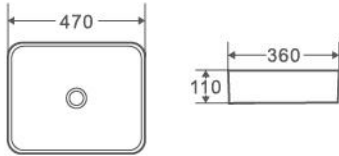

QTRO 47

Above Counter Basin, Rectangular
– The Superfine Rim And Slender
– White Vitreous China

Size:
– 470W x 360D x 110H mm

Colour	Code	RRP (inc gst)
Gloss white	QTRO 47	179.00