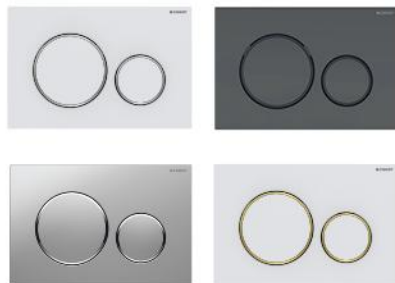

Collection: GEBERIT

GEBERIT SIGMA 20

- Dual Flush / Access Plate (ABS)
- Premium Pneumatic System
- Concealed Fixing
- Provides Complete Access To In-Wall Cistern
- As 1428.1 Compliant
- 3 Years Warranty
- Available Colours/Finishes:
- White, Chrome Trim
- Chrome, Matt Chrome Trim
- Black, Chrome Trim
- White, Gold Trim

Size:
– 246W x 164H x 12D mm

Colour	Code	RRP (inc gst)
White	115.882.01.1	209.00
Chrome	115.882.JQ.1	259.00
Black	115.882.16.1	259.00
White, gold trim	115.882.KK.1	359.00