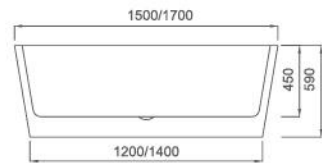

FORTUNA SERIES

Back To Wall Acrylic Bathtub

- High Gloss White
- 6mm American Acrylic
- Stainless Steel Frames
- Ultra-Thin Edge (10mm)
- Pre-Installed Plug & Waste

Colour	Code	RRP (inc gst)
Gloss white	FO-1500-W	1,459.00
Gloss white	FO-1700-W	1,569.00

Two sizes:

- 1500 x 750 x 590H mm
- 1700 x 800 x 590H mm

Sanitary grade acrylic

High gloss white

Adjustable legs

Back-to-Wall

Easy to clean

Plug & waste included