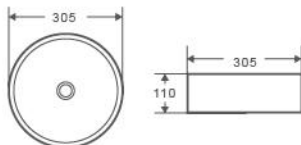

SPIN 30

Above Counter Basin, Round
This Basin Has A Subtle, Natural Feel.
– Suits Compact Spaces, 305 mm Diameter
– White Vitreous China

Size:
– 305W x 305D x 110H mm

Colour	Code	RRP (inc gst)
Gloss white	SPIN 30	159.00