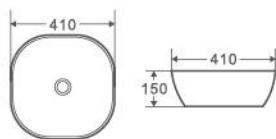

CH-44-TW

Above Counter Basin, Round-Edge
– Vitreous China
– Touchline White Finishing

Size:
– 410W x 410D x 150H mm

Colour	Code	RRP (inc gst)
Touchline White	CH-44-TW	309.00