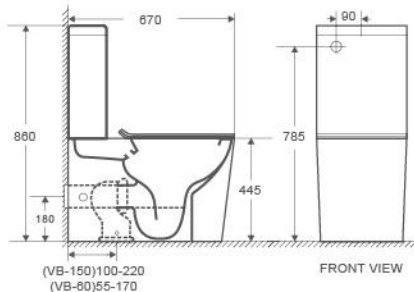

Mercio Quiet Flush™ Toilet (BERLIN)

Collection: BERLIN

BERLIN (BP-T3)

1. Back To Wall Toilet Suite
   Mercio Quiet Flush™, Hygiene Glaze
2. Rimless + Tornado Flushing Technology
   - Comfort Height, Pan Height 445 mm
   - High-Quality Vitreous China,
   - Hygiene Glaze, Antibacterial, Easy To Clean
   - Quick Release Seat, Soft Closing
   - Suitable For S Or P Trap
   - Bottom Right /Left Inlet Or Top Left Inlet Water Entry
   - Wels 4 Star 4.5/3L Water Consumption
   - Wels Licence No : 1743

1. Size:
2. 670 x 390 x 860H mm
   - S-trap (VB-150) : 100-220mm Roughing-in (default)
   - P-trap: 180mm Roughing-in (optional)
   - S-trap (VB-60) : 55-170mm Roughing-in (optional)

Colour	Code	RRP (inc gst)
Gloss White	BP-T3	699.00
Matt White	BPMW-T3MW	899.00
Matt Black	BPMB-T3MB	899.00

Collection: BERLIN

BERLIN99 (BEWFP)

1. Floor Pan
   Mercio Quiet Flush™, Hygiene Glaze
2. Rimless + Tornado Flushing Technology
   - Extra Height, Pan Height 430 mm
   - High-Quality Vitreous China
   - Hygiene Glaze, Antibacterial, Easy To Clean
   - Quick Release Seat, Soft Closing
   - Suitable For S Or P Trap
   - Back Entry Plumbing
   - Wels 4 Star 4.5/3L Water Consumption
   - Wels Licence No : 1743

1. Size:
2. 580 x 365 x 430H mm
   - S-trap (VB-70) : 95-115mm Roughing-in (default)
   - P-trap: 180mm Roughing-in (optional)
   - S-trap (VB-60) : 55mm Roughing-in (optional)

Colour	Code	RRP (inc gst)
Gloss White	BERLIN99 (BEWFP)	599.00
Matt White	BEWFP-MW	799.00
Matt Black	BEWFP-MB	799.00

Collection: BERLIN

BERLIN66 (BEWH)

1. Wall-Hung Pan
   Mercio Quiet Flush™, Hygiene Glaze
2. Rimless + Tornado Flushing Technology
   - High-Quality Vitreous China
   - Hygiene Glaze, Antibacterial, Easy To Clean
   - Quick Release Seat, Soft Closing
   - Suitable For P Trap
   - Back Entry Plumbing
   - Wels 4 Star 4.5/3L Water Consumption
   - Wels Licence No : 1743

1. Size:
2. 515 x 355 x 360H mm