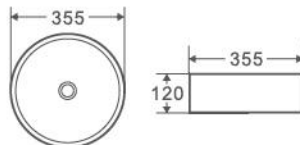

SPIN 35

Above Counter Basin, Round
This Basin Has A Subtle, Natural Feel.
– Suits Compact Spaces, 355 mm Diameter
– White Vitreous China

Size:
– 355W x 355D x 120H mm

Colour	Code	RRP (inc gst)
Gloss white	SPIN 35	159.00