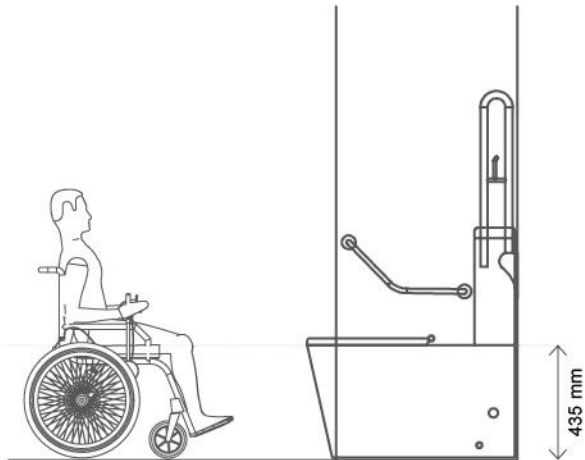

Accessible design

As muscle tone reduces, it can become harder to sit down on or stand up from the toilet. That is why we recommend installing it at a higher height if it is a wall-hung toilet or purchasing taller toilets if it is a floor-standing toilet. Of course, they must be fixed securely to the floor or wall. We recommend adding support bars to help to stand up or sit down.