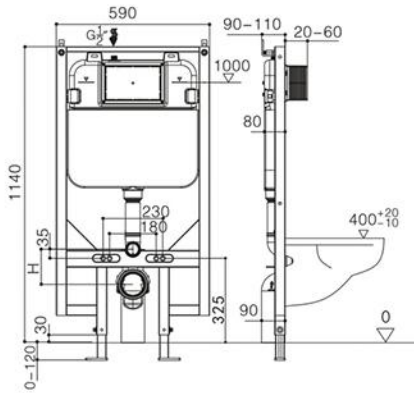

Collection: MERCIO

Mercio Concealed Cistern With Frame

Product	Code	RRP (inc gst)
Cistern	IWC-WH8831	439.00

Collection: MERCIO

Mercio Concealed Cistern

Product	Code	RRP (inc gst)
Cistern	IWC-FP8832	329.00

Collection: MERCIO

Mercio Mid-Level Under-Counter Concealed Cistern with Frame

Product	Code	RRP (inc gst)
Cistern	IWC-WH8833	439.00

unit: mm

Collection: MERCIO

Mercio Mid-Level Under-Counter Concealed Cistern

Product	Code	RRP (inc gst)
Cistern	IWC-FP8834	329.00

unit: mm