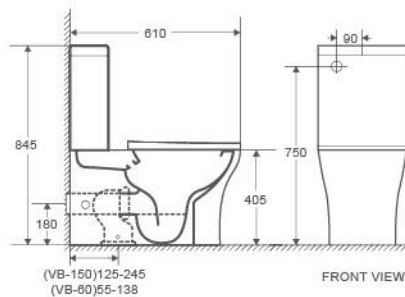

Mercio Rimless Toilet

Collection: TOI

TOI (TP-T3)

1. Back To Wall Toilet Suite
   Rimless Flush, Hygiene Glaze
2. Rimless Pan
   - High-Quality Vitreous China
   - Hygiene Glaze, Antibacterial, Easy To Clean
   - Quick Release Seat, Soft Closing
   - Suitable For S Or P Trap
   - Bottom Right /Left Inlet Or Top Rear Left Inlet Water Entry
   - Wels 4 Star 4.5/3L Water Consumption
   - Wels Licence No : 1743

1. Size:
2. 610 x 390 x 845H mm
   - S-trap (VB-150) : 125-245mm Roughing-in (default)
   - P-trap: 180mm Roughing-in (optional)
   - S-trap (VB-60) : 55-138mm Roughing-in (optional)

Colour	Code	RRP (inc gst)
Gloss White	TOI (TP-T3)	439.00

Collection: MOI

MOI (MP-T2B)

1. Back To Wall Toilet Suite
   Rimless Flush, Hygiene Glaze
2. Rimless Pan
   - High-Quality Vitreous China
   - Hygiene Glaze, Antibacterial, Easy To Clean
   - Quick Release Seat, Soft Closing
   - Suitable For S Or P Trap
   - Bottom Right /Left Inlet Or Top Rear Left Inlet Water Entry
   - Wels 4 Star 4.5/3L Water Consumption
   - Wels Licence No : 1743

1. Size:
2. 650 x 385 x 860H mm
   - S-trap (VB-150) : 95-215mm Roughing-in (default)
   - P-trap: 180mm Roughing-in (optional)
   - S-trap (VB-60) : 55-150mm Roughing-in (optional)

Colour	Code	RRP (inc gst)
Gloss White	MOI (MP-T2B)	349.00

Collection: ARIA

ARIA (AP-T1B)

1. Back To Wall Toilet Suite
   Rimless Flush, Hygiene Glaze
2. Rimless Pan
   - High-Quality Vitreous China
   - Hygiene Glaze, Antibacterial, Easy To Clean
   - Quick Release Seat, Soft Closing
   - Suitable For S Or P Trap
   - Bottom Right /Left Inlet Or Top Rear Left Inlet Water Entry
   - Wels 4 Star 4.5/3L Water Consumption
   - Wels Licence No : 1743

1. Size:
2. 620 x 365 x 800H mm
   - S-trap (VB-150) : 95-190mm Roughing-in (default)
   - P-trap: 180mm Roughing-in (optional)
   - S-trap (VB-60) : 50-130mm Roughing-in (optional)

Colour	Code	RRP (inc gst)
Gloss White	ARIA (AP-T1B)	349.00