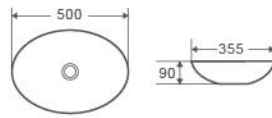

BOAT 49

Above Counter Basin, Oval
– White Vitreous China

Size:
– 500W x 355D x 90H mm

Colour	Code	RRP (inc gst)
Gloss white	BOAT 49	199.00