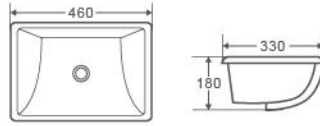

Collection: NUE SERIES

NUE 46

Undercounter Basin, Rectangular
Suits Solid Surface Benchtops.
– White Vitreous China
– Overflow At Front

Size:
– 460W x 330D x 180H mm

Colour	Code	RRP (inc gst)
Gloss white	NUE 46	149.00