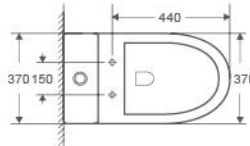

Mercio Rimless Toilet

Collection: SENA

SENA (SP-T6)

1. Back To Wall Toilet Suite
   Rimless Flush, Hygiene Glaze
2. Rimless Pan
   - High-Quality Vitreous China
   - Hygiene Glaze, Antibacterial, Easy To Clean
   - Quick Release Seat, Soft Closing
   - Suitable For S Or P Trap
   - Bottom Right /Left Inlet Or Top Left Inlet Water Entry
   - Wels 4 Star 4.5/3L Water Consumption
   - Wels Licence No : 1743

1. Size:
2. 665 x 370 x 825H mm
   - P-trap: 180mm Roughing-in
   - S-trap (VB-60) : 60-180mm Roughing-in (optional)

Colour	Code	RRP (inc gst)
Gloss White	SENA (SP-T6)	529.00

Collection: LONDON

LONDON (LP-T6)

1. Back To Wall Toilet Suite
   Rimless Flush, Hygiene Glaze
2. Rimless Pan
   - High-Quality Vitreous China
   - Hygiene Glaze, Antibacterial, Easy To Clean
   - Quick Release Seat, Soft Closing
   - Suitable For S Or P Trap
   - Bottom Right /Left Inlet Or Top Left Inlet Water Entry
   - Wels 4 Star 4.5/3L Water Consumption
   - Wels Licence No : 1743

1. Size:
2. 620 x 370 x 820H mm
   - S-trap (VB-150) : 95-185mm Roughing-in (default)
   - P-trap: 180mm Roughing-in (optional)
   - S-trap (VB-60) : 50-120mm Roughing-in (optional)

Colour	Code	RRP (inc gst)
Gloss White	LONDON (LP-T6)	439.00

Collection: CERA

CERA (CP-T3)

1. Back To Wall Toilet Suite
   Rimless Flush, Hygiene Glaze
2. Rimless Pan
   - High-Quality Vitreous China
   - Hygiene Glaze, Antibacterial, Easy To Clean
   - Quick Release Seat, Soft Closing
   - Suitable For S Or P Trap
   - Bottom Right /Left Inlet Or Top Left Inlet Water Entry
   - Wels 4 Star 4.5/3L Water Consumption
   - Wels Licence No : 1743

1. Size:
2. 620 x 340 x 810H mm
   - S-trap (VB-150) : 95-200mm Roughing-in (default)
   - P-trap: 180mm Roughing-in (optional)
   - S-trap (VB-60) : 55-130mm Roughing-in (optional)

Colour	Code	RRP (inc gst)
Gloss White	CERA (CP-T3)	439.00

Rimless Rimless flushing pan design - for an efficient, powerful flush.