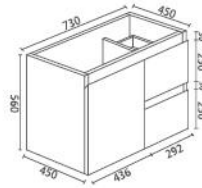

Wall Hung: BI-75WR-GW

1. Premium Bathroom Vanity Unit
2. 18mm High-Quality MDF Board
   - Easy To Open Finger Pull
   - DTC Soft-Closing Hinges
   - One Full-Length Door
   - Two Drawers On Right

Dimensions:

- Vanity: 730(W) x 450(D) x 560(H) mm
- Vanity Basin: 760(W) x 470(D) x 180(H) mm

Product	Code	RRP (inc gst)
Cabinet only	BI-75WR-GW	469.00
Cabinet with Vanity Basin	BI-75WR-GW + TOP 75	589.00
Vanity Basin	TOP 75	189.00

Collection: BIANCA