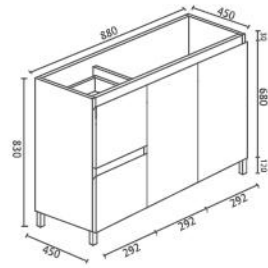

Floor standing: BI-90LL-GW

1. Premium Bathroom Vanity Unit
2. 18mm High-Quality MDF Board
   - Easy To Open Finger Pull
   - Dtc Soft-Closing Hinges
   - Two Full-Length Doors
   - Two Drawers On Left
   - 120mm Alloy Chrome Legs

Dimensions:

- Vanity: 880(W) x 450(D) x 710(H) mm
- Kickboard: 860(W) x 420(D) x 120(H) mm
- Vanity Basin: 910(W) x 470(D) x 180(H) mm

Product	Code	RRP (inc gst)
Cabinet only	BI-90LL-GW	499.00
Cabinet with Vanity Basin	BI-90LL-GW TOP90	639.00
90cm kickboard	BIA-90KB	88.00
Vanity Basin	TOP 90	209.00

Collection: BIANCA