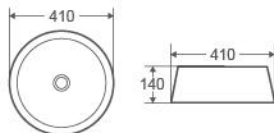

Size:
- 410W x 410D x 140H mm

Colour	Code	RRP (inc gst)
(as shown)	TR-74-AW	279.00

Collection: TRIER SERIES

TR-75-BK

Above Counter Basin, Round Frustum Of A Cone Shape.

- Vitreous China
- Matt Black Finish With Decorative Lines
- Copper Inner Basin