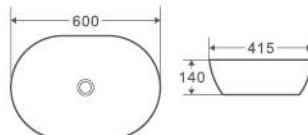

EVEA 60B

Above Counter Basin, Super-Ellipse
Distinctive Super-Ellipse Design Basin
– Large Capacity.
– White Vitreous China

Size:
– 600W x 415D x 140H mm

Colour	Code	RRP (inc gst)
Gloss white	EVEA 60B	199.00