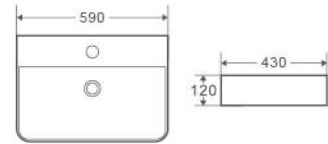

MARSAY SERIES

Collection: MARSAY SERIES

MA-77-MW

Wall-Hung Basin Or Above Counter Basin
This Square Basin Has Softened Square Lines To Create A Minimalist Look.

- Vitreous China
- 1 Tap Hole, Overflow
- All Colours Available In Matte Finish
- Available In Matte Finish And Gloss Finish

Size:
- 420W x 420D x 120H mm

Colour	Code	RRP (inc gst)
Matt White	MA-77-MW	279.00
Matt Light Grey	MA-77-TG	279.00
Matt Dark Grey	MA-77-NG	279.00
Matt Green	MA-77-AG	279.00
Matt Black	MA-77-MB	279.00

Collection: MARSAY SERIES

MA-73S-MB

Wall-Hung Basin Or Above Counter Basin,
This Rectangular Basin Has Softened Square Lines To Create A Minimalist Look.

- Vitreous China
- 1 Tap Hole, Overflow
- Matt Black Finishing

Size:
- 500W x 420D x 120H mm

Colour	Code	RRP (inc gst)
Matt Black	MA-73S-MB	279.00

Collection: MARSAY SERIES

MA-73-MB

Wall-Hung Basin Or Above Counter Basin,
This Rectangular Basin Has Softened Square Lines To Create A Minimalist Look.

- Vitreous China
- 1 Tap Hole, Overflow
- Matt Black Finishing

Size:
- 590W x 430D x 120H mm

Colour	Code	RRP (inc gst)
Matt Black	MA-73-MB	279.00

Collection: MARSAY SERIES

MA-59-MW

Wall-Hung Basin Or Above Counter Basin,
This Rectangular Basin Has Softened Square Lines To Create A Minimalist Look.

- Vitreous China
- 1 Tap Hole, Overflow
- Matt White Finishing

Size:
- 590W x 430D x 120H mm

Colour	Code	RRP (inc gst)
Matt White	MA-59-MW	279.00