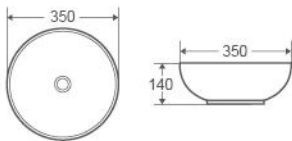

ASTI-94-MB

Above Counter Basin, Round
A Beautifully Proportioned Bowl
– Vitreous China
– Matt Black Finishing

Size:
– 350W x 350D x 140H mm

Colour	Code	RRP (inc gst)
(as shown)	ASTI-94-MB	309.00