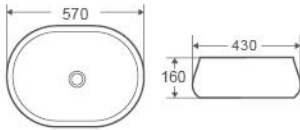

LUSO 57

Above Counter Basin, Oval
Provide More Creative Inspiration For Designers,
Having A Soft And Beautiful Curve
– White Vitreous China

Size:
– 570W x 430D x 160H mm

Colour	Code	RRP (inc gst)
Gloss white	LUSO 57	239.00