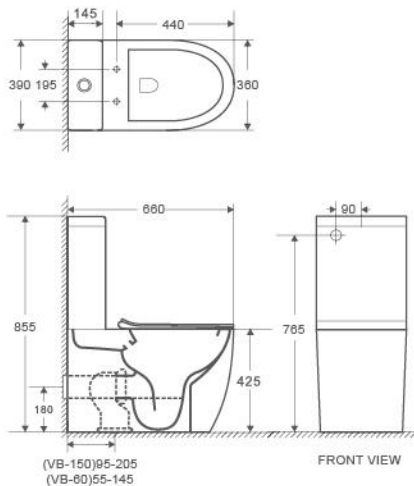

Mercio Quiet Flush™ Toilet (NORTON)

Collection: NORTON

NORTON (NP-T3)

Back To Wall Toilet Suite

Mercio Quiet Flush™, Hygiene Glaze

- Rimless + Tornado Flushing Technology
- Extra Height, Pan Height 425 mm
- High-Quality Vitreous China
- Hygiene Glaze, Antibacterial, Easy To Clean
- Quick Release Seat, Soft Closing
- Suitable For S Or P Trap
- Bottom Right /Left Inlet Or Top Left Inlet Water Entry
- Wels 4 Star 4.5/3L Water Consumption
- Wels Licence No : 1743

Size:

- 660 x 390 x 855H mm
- S-trap (VB-150) : 95-205mm Roughing-in (default)
- P-trap: 180mm Roughing-in (optional)
- S-trap (VB-60) : 55-145mm Roughing-in (optional)

Colour	Code	RRP (inc gst)
Gloss White	NORTON (NP-T3)	699.00
Matt White	NPMW-T3MW	899.00
Matt Black	NPMB-T3MB	899.00

Collection: NORTON

NORTON99 (NOWFP)

Floor Pan

Mercio Quiet Flush™, Hygiene Glaze

- Rimless + Tornado Flushing Technology
- High-Quality Vitreous China
- Hygiene Glaze, Antibacterial, Easy To Clean
- Quick Release Seat, Soft Closing
- Suitable For S Or P Trap
- Back Entry Plumbing
- Wels 4 Star 4.5/3L Water Consumption
- Wels Licence No : 1743

Size:

- 570 x 365 x 410H mm
- S-trap (VB-70) : 105mm Roughing-in (default)
- P-trap: 180mm Roughing-in (optional)
- S-trap (VB-60) : 55mm Roughing-in (optional)

Colour	Code	RRP (inc gst)
Gloss White	NORTON99 (NOWFP)	599.00
Matt White	NOWFP-MW	799.00
Matt Black	NOWFP-MB	799.00

Collection: NORTON

NORTON66 (NOWH)

Wall-Hung Pan

Mercio Quiet Flush™, Hygiene Glaze

- Rimless + Tornado Flushing Technology
- High-Quality Vitreous China
- Hygiene Glaze, Antibacterial, Easy To Clean
- Quick Release Seat, Soft Closing
- Suitable For P Trap
- Back Entry Plumbing
- Wels 4 Star 4.5/3L Water Consumption
- Wels Licence No : 1743

Size:

- 490 x 360 x 370H mm