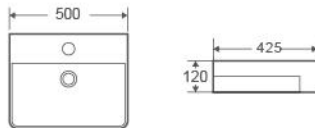

Collection: RIFF SERIES

RIFF 50M

Semi-Recessed Basin, Rectangular
Ideal For Narrow Benchtops.
- The Superfine Rim And Slender
- White Vitreous China
- 1 Taphole, Overflow

Size:
- 500W x 425D x 120H mm

Colour	Code	RRP (inc gst)
Gloss white	RIFF 50M	189.00