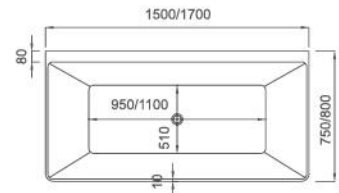

FORTUNA SERIES

Back To Wall Acrylic Bathtub

- High Gloss White
- 6mm American Acrylic
- Stainless Steel Frames
- Ultra-Thin Edge (10mm)
- Pre-Installed Plug & Waste

Colour	Code	RRP (inc gst)
Gloss white	FO-1500-W	1,459.00
Gloss white	FO-1700-W	1,569.00

Two sizes:

- 1500 x 750 x 590H mm
- 1700 x 800 x 590H mm

Sanitary grade acrylic

High gloss white

Adjustable legs

Back-to-Wall

Easy to clean

Plug & waste included