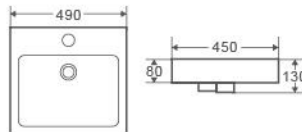

KADA 48M

Insert Basin, Rectangular
Generous Capacity And Low Above Counter Profile.
– White Vitreous China
– 1 Taphole, Overflow

Size:
– 490W x 450D x 130H mm

Colour	Code	RRP (inc gst)
Gloss white	KADA 48M	199.00