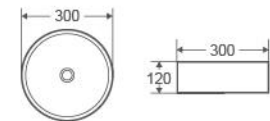

SA-30-MW

SA-30-MB

Above Counter Basin, Round
This Basin Has A Subtle, Natural Feel.
– Vitreous China
– All Colours Available In Matte Finish

Size:
– 300W x 300D x 120H mm

Colour	Code	RRP (inc gst)
Matt White	SA-30-MW	279.00
Matt Black	SA-30-MB	279.00