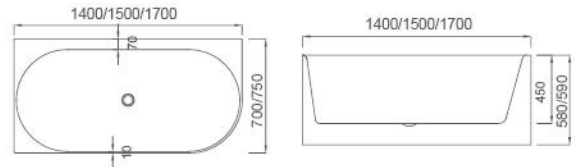

NOVA SERIES

1. Corner Acrylic Bathtub
2. High Gloss White
   - 6mm American Acrylic
   - Stainless Steel Frames
   - Ultra-Thin Edge (10mm)
   - Pre-Installed Plug & Waste

1. Three sizes:
2. 1400 x 700 x 580H mm
   - 1500 x 750 x 580H mm
   - 1700 x 750 x 590H mm

Colour	Code	RRP (inc gst)
Gloss white	NO-1400L-W NO-1400R-W	1,499.00
Gloss white	NO-1500L-W NO-1500R-W	1,499.00
Gloss white	NO-1700L-W NO-1700R-W	1,679.00