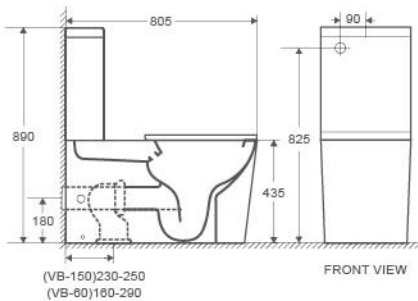

Accessible Toilet

Collection: LONDON

PANI CARE (PCP-T3C)

Back To Wall Toilet Suite With Care Toilet Seat
Rimless Flush, Hygiene Glaze, Comfort Height

- Rimless Pan
- Comfort Height, Pan Height 435 mm
- High-Quality Vitreous China
- Hygiene Glaze Surface, Antibacterial, Easy To Clean
- Quick Release Seat, Stainless Steel Fixings, Soft Closing
- Suitable For S Or P Trap
- Bottom Right /Left Inlet Or Top Rear Left Inlet Water Entry
- Wels 4 Star 4.5/3L Water Consumption
- Wels Licence No : 1743

Size:

- 805 x 390 x 890H mm
- S-trap (VB-150) : 230-350mm Roughing-in (default)
- P-trap: 180mm Roughing-in (optional)
- S-trap (VB-60) : 160-290mm Roughing-in (optional)

Colour	Code	RRP (inc gst)
Gloss White	PANI CARE (PCP-T3C)	1,589.00

Accessible design

As muscle tone reduces, it can become harder to sit down on or stand up from the toilet. That is why we recommend installing it at a higher height if it is a wall-hung toilet or purchasing taller toilets if it is a floor-standing toilet. Of course, they must be fixed securely to the floor or wall. We recommend adding support bars to help to stand up or sit down.