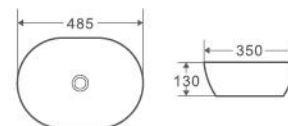

Collection: EVEA SERIES

EVEA 48

Above Counter Basin, Super-Ellipse
Distinctive Super-Ellipse Design Basin.
– White Vitreous China

Size:
– 485W x 350D x 130H mm

Colour	Code	RRP (inc gst)
Gloss white	EVEA 48	199.00