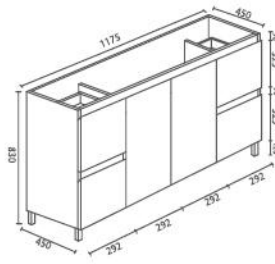

Floor standing: BI-120L-GW

1. Premium Bathroom Vanity Unit
2. 18mm High-Quality MDF Board
   - Easy To Open Finger Pull
   - DTC Soft-Closing Hinges
   - Two Full-Length Doors
   - Two Drawers On Left & Right
   - 120mm Alloy Chrome Legs

Dimensions:

- Vanity: 1175(W) x 450(D) x 710(H) mm
- Kickboard: 1160(W) x 420(D) x 120(H) mm
- Vanity Basin: 1205(W) x 470(D) x 180(H) mm

Product	Code	RRP (inc gst)
Cabinet only	BI-120L-GW	659.00
Cabinet with single bowl Vanity Basin	BI-120L-GW + TOP 120	929.00
Cabinet with double bowl Vanity Basin	BI-120L-GW + TOP 120D	959.00
120cm kickboard	BIA-120KB	109.00
Single Bowl Vanity Basin	TOP 120	329.00
Double Bowl Vanity Basin	TOP 120D	389.00

Collection: BIANCA