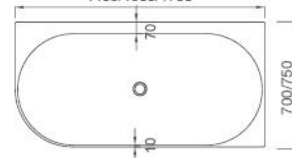

ROSE SERIES

1. Corner Acrylic Bathtub
   - Matt White
   - 6mm American Acrylic
   - Stainless Steel Frames
   - Slim Edge (30mm)
   - Plug & Waste
   - Fluted Design

1. Two sizes:
   - 1500 x 750 x 580H mm
   - 1700 x 800 x 580H mm

Colour	Code	RRP (inc gst)
Matt white	ROC-1500L-MW	2,139.00
Matt white	ROC-1500R-MW	2,139.00
Matt white	ROC-1700L-MW	2,339.00
Matt white	ROC-1700R-MW	2,339.00

Sanitary grade acrylic

Matt white

Adjustable legs

Corner

Easy to clean

Plug & waste included