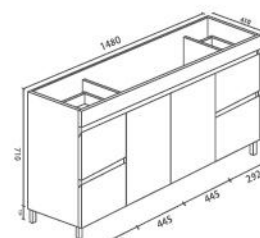

Floor standing: BIP-150L-GW

1. Premium Bathroom Vanity Unit
2. High-Quality Water Proof PVC Board
   - Easy To Open Finger Pull
   - DTC Soft-Closing Hinges
   - Two Full-Length Doors
   - Two Drawers On Left & Right
   - 120mm Alloy Chrome Legs
   - Designed With Headboard

Dimensions:

- Vanity: 1480(W) x 450(D) x 710(H) mm
- Kickboard: 1460(W) x 420(D) x 120(H) mm
- Vanity Basin: 1500(W) x 470(D) x 180(H) mm

Product	Code	RRP (inc gst)
Cabinet only	BIP-150L-GW	989.00
Cabinet with single bowl Vanity basin	BIP-150L-GW + TOP 150	1,759.00
Cabinet with double bowl Vanity basin	BIP-150L-GW + TOP 150D	1,849.00
150cm kickboard	BIA-150KB	109.00
Single Bowl Vanity Basin	TOP 150	919.00
Double Bowl Vanity Basin	TOP 150D	999.00

1. Single box packing for cabinet & basin;

2. 10 years warranty on product & 1 year on parts & labour;

3. Price does not include waste fittings and mixer.