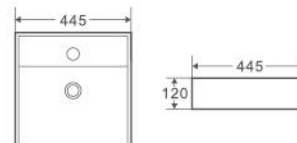

Colour	Code	RRP (inc gst)
Gloss white	VENTO 42M	199.00

Collection: VENTO SERIES

VENTO 44M

Above Counter Basin, Square
 – White Vitreous China
 – 1 Taphole

Size:
 – 445W x 445D x 120H mm

Colour	Code	RRP (inc gst)
Gloss white	VENTO 44M	179.00