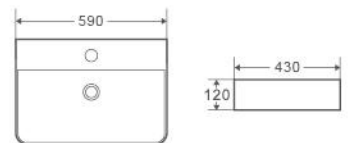

VENTO 60M

Wall-Hung Basin, Rectangular
– The Superfine Rim And Slender
– White Vitreous China
– 1 Taphole, Overflow

Size:
– 590W x 430D x 120H mm

Colour	Code	RRP (inc gst)
Gloss white	VENTO 60M	239.00