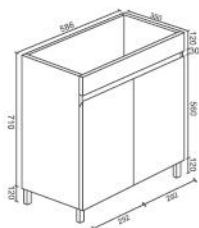

BIANCA SERIES

Collection: BIANCA

Floor standing: BIPS-60L-GW

- Slim bathroom vanity unit
- High-quality Water Proof PVC board
- Easy to open finger pull
- DTC soft-closing hinges
- One full-length door
- Two drawers on right
- 120mm alloy chrome legs

Dimensions:
- Vanity: 586(W) x 350(D) x 710(H) mm
- Kickboard: 566(W) x 320(D) x 120(H) mm
- Vanity Basin: 600(W) x 370(D) x 180(H) mm
- White PVC kickboard for slim vanity 586 x 360 x 120mm

Product	Code	RRP (inc gst)
Cabinet only	BIPS-60L-GW	429.00
Cabinet with Vanity Basin	BIPS-60L-GW + TOP 60S	549.00
Vanity Basin	TOP 60S	169.00
Parts vanity	BIA-63KB	77.00

Collection: BIANCA