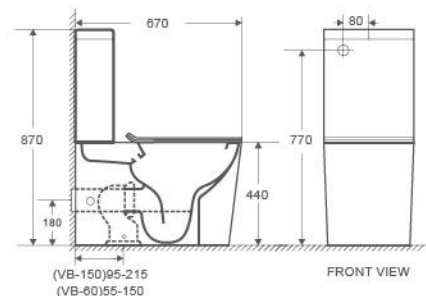

A unique rim design & flushing system