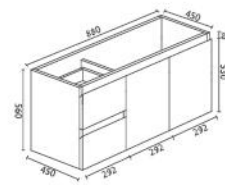

Wall Hung: BI-90WL-GW

1. Premium Bathroom Vanity Unit
2. 18mm High-Quality MDF Board
   - Easy To Open Finger Pull
   - DTC Soft-Closing Hinges
   - Two Full-Length Doors
   - Two Drawers On Left

Dimensions:

- Vanity: 880(W) x 450(D) x 560(H) mm
- Vanity Basin: 910(W) x 470(D) x 180(H) mm

Product	Code	RRP (inc gst)
Cabinet only	BI-90WL-GW	499.00
Cabinet with Vanity Basin	BI-90WL-GW + TOP 90	639.00
Vanity Basin	TOP 90	209.00

Collection: BIANCA