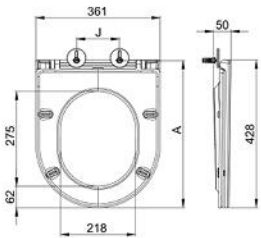

TOILET PARTS

Collection: TOILET PARTS

PSC777-S

FLAT Slim Seat, Rectangle

- Thermoset Heavy Duty Soft-Close UF Material
- Scratch Resistant, Easy To Clean
- Fit NORTON66, CERA, DIANA, LONDON, WALTON, TOI

Size:

- 428W x 361D x 50H mm
- J=125±70 A=415±35

Colour	Code	RRP (inc gst)
Gloss White	PSC777-S	90.00

Collection: TOILET PARTS

PSC000

FLAT Slim Seat, Rectangle

- Thermoset Heavy Duty Soft-Close UF Material
- Scratch Resistant, Easy To Clean
- Fit ENOX99

Size:

- 448W x 357D x 37H mm
- J=125±70 A=435±35

Colour	Code	RRP (inc gst)
Gloss White	PSC000	90.00

Collection: TOILET PARTS

PSC333

FLAT Slim Seat, Rectangle

- Thermoset Heavy Duty Soft-Close UF Material
- Scratch Resistant, Easy To Clean
- Fit ENOX, ENOX66

Size:

- 427W x 344D x 39H mm
- J=125±70 A=415±35

Colour	Code	RRP (inc gst)
Gloss White	PSC333	90.00

Collection: TOILET PARTS

PSC444

CURVED Slim Seat, U-Shaped

- Thermoset Heavy Duty Soft-Close UF Material
- Scratch Resistant, Easy To Clean
- Fit TOI, MOI, HANI, RAUL99, NORTON, NORTON99, PANI, VERA, ZARA99, ZARA66, BERLIN, BERLIN99, BERLIN66

Size:

- 430W x 360D x 52H mm
- J=157±70 A=415±35

Colour	Code	RRP (inc gst)
Gloss White	PSC444	90.00

Collection: TOILET PARTS

PSC111

WRAP-OVER Thick Seat, U-Shaped

- Thermoset Heavy Duty Soft-Close PP Material
- Shiny Look, Tough And Extremely Resistant
- Fit MOI, HANI, RAUL99, NORTON, NORTON99, PANI, VERA, ZARA99, ZARA66, BERLIN, BERLIN99, BERLIN66

Size:

- 468W x 362D x 49H mm
- J=171±70 A=453±35

Colour	Code	RRP (inc gst)
Gloss White	PSC111	66.00

Collection: TOILET PARTS

CBA-HC-60

Matt Black Or Matt White Seat Hinge Cover
Fit PANI, VERA, LONDON, ENOX, ARIA, ZARA99, ZARA66, RUAL99, RUAL66

Size:

- DIA 60mm x H 6mm

CBA-HC-55

Matt Black or Matt White seat hinge cover
Fit CERA, HANI, TOI, MOI

Size:

- DIA 55mm x H 6mm