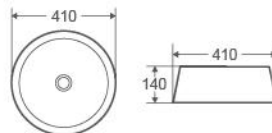

TRIER Series

Counter-Top Basin

TRIER SERIES

Collection: TRIER SERIES

TR-74-AW

Above Counter Basin, Round Frustum Of A Cone Shape.

- Vitreous China
- Matt White Finish With Decorative Lines
- Copper Inner Basin

Size:
- 410W x 410D x 140H mm

Colour	Code	RRP (inc gst)
(as shown)	TR-74-AW	279.00

Collection: TRIER SERIES

TR-75-BK

Above Counter Basin, Round Frustum Of A Cone Shape.

- Vitreous China
- Matt Black Finish With Decorative Lines
- Copper Inner Basin

Size:
- 410W x 410D x 140H mm

Colour	Code	RRP (inc gst)
(as shown)	TR-75-BK	279.00

Collection: TRIER SERIES

TR-80-BK

Above Counter Basin, Round Frustum Of A Cone Shape.

- Vitreous China
- Matt Black Finish With Decorative Lines
- Matte White Inner Basin

Size:
- 410W x 410D x 140H mm

Colour	Code	RRP (inc gst)
(as shown)	TR-80-BK	279.00