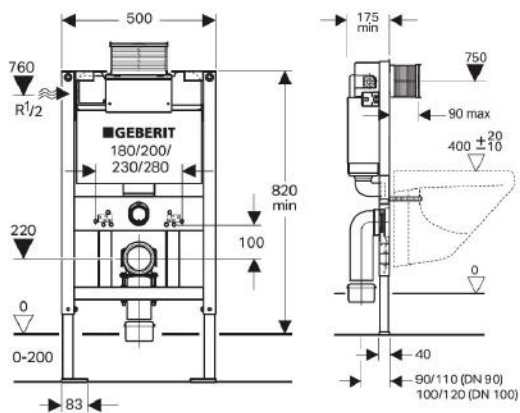

Collection: GEBERIT

SIGMA 8 DUOFIX

Product	Code	RRP (inc gst)
Cistern	111.698.00.1	1,039.00

15-Year Warranty for Tank
3-Year Warranty for Valves
1-Year Warranty for Seals
25-Year Spare Parts Supply Guarantee

Collection: GEBERIT

SIGMA 8

Product	Code	RRP (inc gst)
Cistern	109.795.00.1	599.00

15-Year Warranty for Tank
3-Year Warranty for Valves
1-Year Warranty for Seals
25-Year Spare Parts Supply Guarantee

Collection: GEBERIT

KAPPA DUOFIX

Product	Code	RRP (inc gst)
Cistern	111.263.00.1	1,039.00

15-Year Warranty for Tank
3-Year Warranty for Valves
1-Year Warranty for Seals
25-Year Spare Parts Supply Guarantee

Collection: GEBERIT

KAPPA

Product	Code	RRP (inc gst)
Cistern	110.208.00.1	599.00

15-Year Warranty for Tank
3-Year Warranty for Valves
1-Year Warranty for Seals
25-Year Spare Parts Supply Guarantee