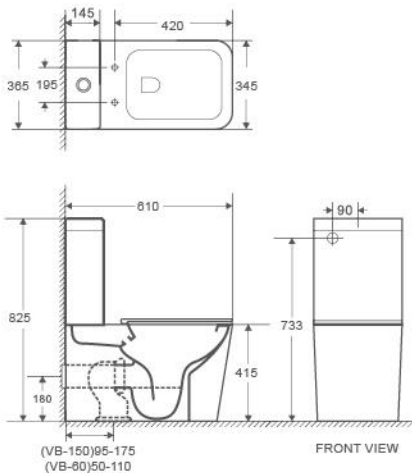

Mercio Rimless Toilet (ENOX)

Collection: ENOX

ENOX (EP-T1)

1. Back To Wall Toilet Suite
   Rimless Flush, Hygiene Glaze
2. Rimless Pan
   - High-Quality Vitreous China
   - Hygiene Glaze, Antibacterial, Easy To Clean
   - Quick Release Seat, Soft Closing
   - Suitable For S Or P Trap
   - Bottom Right /Left Inlet Or Top Left Inlet Water Entry
   - Wels 4 Star 4.5/3L Water Consumption
   - Wels Licence No : 1743

1. Size:
2. 610 x 365 x 825H mm
   - S-trap (VB-150) : 95-175mm Roughing-in (default)
   - P-trap: 180mm Roughing-in (optional)
   - S-trap (VB-60) : 50-110mm Roughing-in (optional)

Colour	Code	RRP (inc gst)
Gloss White	ENOX (EP-T1)	499.00
Matt White	EPMW-T3MW	799.00
Matt Black	EPMB-T3MB	799.00

Collection: ENOX

ENOX99 (ENWFP)

1. Floor Pan
   Rimless Flush, Hygiene Glaze
2. Rimless Pan
   - High-Quality Vitreous China
   - Hygiene Glaze , Antibacterial, Easy To Clean
   - Quick Release Seat, Soft Closing
   - Suitable For S Or P Trap
   - Back Entry Plumbing
   - Wels 4 Star 4.5/3L Water Consumption
   - Wels Licence No : 1743

1. Size:
2. 600 x 355 x 410H mm
   - S-trap (VB-70) : 100-160mm Roughing-in (default)
   - P-trap: 180mm Roughing-in (optional)
   - S-trap (VB-60) : 50-100mm Roughing-in (optional)

Colour	Code	RRP (inc gst)
Gloss White	ENOX99 (ENWFP)	439.00
Matt White	ENWFP-MW	799.00
Matt Black	ENWFP-MB	799.00

Collection: ENOX

ENOX66 (ENWH)

1. Wall-Hung Pan
   Rimless Flush, Hygiene Glaze
2. Rimless Pan
   - High-Quality Vitreous China
   - Hygiene Glaze, Antibacterial, Easy To Clean
   - Quick Release Seat, Soft Closing
   - Suitable For P Trap
   - Back Entry Plumbing
   - Wels 4 Star 4.5/3L Water Consumption
   - Wels Licence No : 1743

1. Size:
2. 490 x 340 x 365H mm

Colour	Code	RRP (inc gst)
Gloss White	ENOX66 (ENWH)	439.00