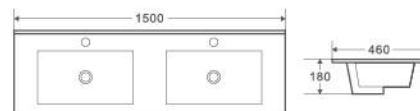

TOP 150D

Vanity Basins 150Cm
That It Is A Double Bowl Basin
Slim-Edged Design Matches Well
With Any Vanity Cabinet.
– White Vitreous China
– 2 Tapholes, Overflow

Size:
– 1500W x 460D x 180H mm

Colour	Code	RRP (inc gst)
Gloss white	TOP 150D	999.00