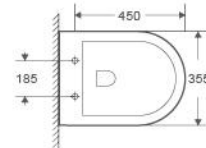

Mercio quiet flush toilet, ultra clean, ultra quiet, no splashing, Rimless + Tornado