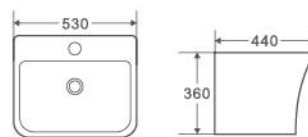

ZENTO 53S

Semi-Pedestal Basin, Rectangular
– White Vitreous China
– 1 Taphole, Overflow

Size:
– 530W x 440D x 360H mm

Colour	Code	RRP (inc gst)
Gloss white	ZENTO 53S	309.00