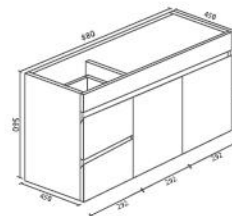

Wall Hung: BIP-90WL-GW

1. Premium Bathroom Vanity Unit
2. High-Quality Water Proof PVC Board
   - Easy To Open Finger Pull
   - DTC Soft-Closing Hinges
   - Two Full-Length Doors
   - Two Drawers On Left
   - Designed With Headboard

Dimensions:
- Vanity: 880(W) x 450(D) x 560(H) mm
- Vanity Basin: 910(W) x 470(D) x 180(H) mm

Product	Code	RRP (inc gst)
Cabinet only	BIP-90WL-GW	639.00
Cabinet with Vanity Basin	BIP-90WL-GW + TOP 90	779.00
Vanity Basin	TOP 90	209.00

Collection: BIANCA