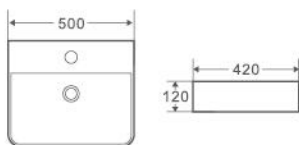

Collection: VENTO SERIES

VENTO 50M

Wall-Hung Basin, Rectangular
 – The Superfine Rim And Slender
 – White Vitreous China
 – 1 Taphole, Overflow

Size:
 – 500W x 420D x 120H mm

Colour	Code	RRP (inc gst)
Gloss white	VENTO 50M	199.00