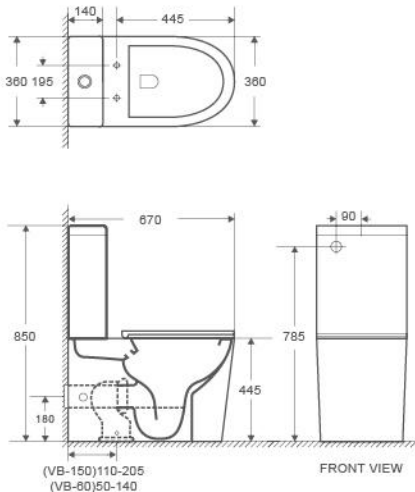

Mercio Rimless Toilet

Collection: PANI

PANI (PP-T3)

Back To Wall Toilet Suite
Rimless Flush, Hygiene Glaze

- Rimless Pan
- Comfort Height, Pan Height 440 mm
- High-Quality Vitreous China
- Hygiene Glaze, Antibacterial, Easy To Clean
- Quick Release Seat, Soft Closing
- Suitable For S Or P Trap
- Bottom Right /Left Inlet Or Top Left Inlet Water Entry
- Wels 4 Star 4.5/3L Water Consumption
- Wels Licence No : 1743

Size:

- 670 x 360 x 850H mm
- S-trap (VB-150) : 110-205mm Roughing-in (default)
- P-trap: 180mm Roughing-in (optional)
- S-trap (VB-60) : 50-140mm Roughing-in (optional)

Colour	Code	RRP (inc gst)
Gloss White	PANI (PP-T3)	549.00

Collection: ZARA

ZARA99 (ZAWFP)

Floor Pan
Rimless Flush, Hygiene Glaze

- Rimless Pan
- Comfort Height, Pan Height 430 mm
- High-Quality Vitreous China
- Hygiene Glaze, Antibacterial, Easy To Clean
- Quick Release Seat, Soft Closing
- Suitable For S Or P Trap
- Back Entry Plumbing
- Wels 4 Star 4.5/3L Water Consumption
- Wels Licence No : 1743

Size:

- 580 x 360 x 430H mm
- S-trap (VB-70) : 95-155mm Roughing-in (default)
- P-trap: 180mm Roughing-in (optional)
- S-trap (VB-60) : 55-100mm Roughing-in (optional)

Colour	Code	RRP (inc gst)
Gloss White	ZARA99 (ZAWFP)	439.00

Collection: ZARA

ZARA66 (ZAWH)

Wall-Hung Pan
Rimless Flush, Hygiene Glaze

- Rimless Pan
- High-Quality Vitreous China
- Hygiene Glaze, Antibacterial, Easy To Clean
- Quick Release Seat, Soft Closing
- Suitable For P Trap
- Back Entry Plumbing
- Wels 4 Star 4.5/3L Water Consumption
- Wels Licence No : 1743

Size:

- 515 x 355 x 360H mm

Colour	Code	RRP (inc gst)
Gloss White	ZARA66 (ZAWH)	439.00

Rimless Rimless flushing pan design - for an efficient, powerful flush.