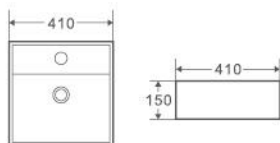

VENTO 41M

Wall-Hung Basin, Square
– White Vitreous China
– 1 Taphole, Overflow

Size:
– 410W x 410D x 150H mm

Colour	Code	RRP (inc gst)
Gloss white	VENTO 41M	159.00