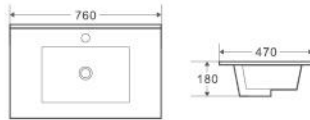

TOP 75

Vanity Basins 75Cm
Slim-Edged Design Matches Well
With Any Vanity Cabinet.
– White Vitreous China
– 1 Taphole, Overflow

Size:
– 760W x 470D x 180H mm

Colour	Code	RRP (inc gst)
Gloss white	TOP 75	189.00