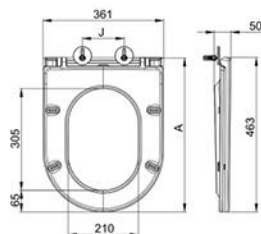

Size:

- 463W x 361D x 50H mm
- J=125±70 A=450±35

Colour	Code	RRP (inc gst)
Gloss White	PSC777	90.00

Collection: TOILET PARTS

PSC777-MW

FLAT Slim Seat, U-Shaped

- Thermoset Heavy Duty Soft-Close UF Material
- Scratch Resistant, Easy To Clean
- FIT NORTON-MW, BERLIN-MW, NORTON99-MW, BERLIN99-MW