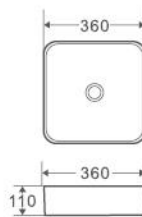

ETNA SERIES

Collection: ETNA SERIES

ET-78-MW

Above Counter Basin, Rectangular
– The Superfine Rim And Slender
– Vitreous China
– All Colours Available In Matte Finish

Size:
– 470W x 360D x 110H mm

Colour	Code	RRP (inc gst)
Matt White	ET-78-MW	279.00
Matt Light Grey	ET-78-TG	279.00
Matt Dark Grey	ET-78-NG	279.00
Matt Green	ET-78-AG	279.00
Matt Brown	ET-78-CA	279.00
Matt Black	ET-78-MB	279.00

Collection: ETNA SERIES

ET-79-MW

Above Counter Basin, Square
– The Superfine Rim And Slender
– Vitreous China
– All Colours Available In Matte Finish

Size:
– 360W x 360D x 110H mm

Colour	Code	RRP (inc gst)
Matt White	ET-79-MW	279.00
Matt Light Grey	ET-79-TG	279.00
Matt Dark Grey	ET-79-NG	279.00
Matt Green	ET-79-AG	279.00
Matt Brown	ET-79-CA	279.00
Matt Black	ET-79-MB	279.00