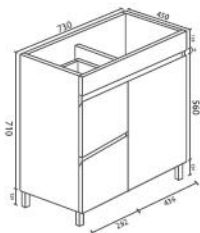

BIANCA SERIES

Collection: BIANCA

Floor standing: BIP-75LL-GW

1. Premium Bathroom Vanity Unit
2. High-Quality Water Proof PVC Board
   - Easy To Open Finger Pull
   - DTC Soft-Closing Hinges
   - One Full-Length Door
   - Two Drawers On Left
   - 120mm Alloy Chrome Legs
   - Designed With Headboard

Dimensions:

- Vanity: 730(W) x 450(D) x 710(H) mm
- Kickboard: 710(W) x 420(D) x 120(H) mm
- Vanity Basin: 760(W) x 470(D) x 180(H) mm

Product	Code	RRP (inc gst)
Cabinet only	BIP-75LL-GW	609.00
Cabinet with Vanity Basin	BIP-75LL-GW + TOP 75	729.00
75cm kickboard	BIA-75KB	89.00
Vanity Basin	TOP 75	189.00

Collection: BIANCA