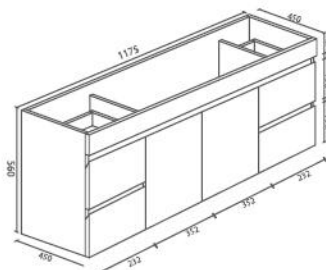

Wall Hung: BIP-90WR-GW

1. Premium Bathroom Vanity Unit
2. High-Quality Water Proof PVC Board
   - Easy To Open Finger Pull
   - DTC Soft-Closing Hinges
   - Two Full-Length Doors
   - Two Drawers On Right
   - Designed With Headboard

Dimensions:
- Vanity: 880(W) x 450(D) x 560(H) mm
- Vanity Basin: 910(W) x 470(D) x 180(H) mm

Product	Code	RRP (inc gst)
Cabinet only	BIP-90WR-GW	639.00
Cabinet with Vanity Basin	BIP-90WR-GW + TOP 90	779.00
Vanity Basin	TOP 90	209.00

Collection: BIANCA

Wall Hung: BIP-120W-GW

1. Premium Bathroom Vanity Unit
2. High-Quality Water Proof PVC Board
   - Easy To Open Finger Pull
   - DTC Soft-Closing Hinges
   - Two Full-Length Doors
   - Two Drawers On Left & Right
   - Designed With Headboard

Dimensions:
- Vanity: 1175(W) x 450(D) x 560(H) mm
- Vanity Basin: 1205(W) x 470(D) x 180(H) mm

Product	Code	RRP (inc gst)
Cabinet only	BIP-120W-GW	859.00
Cabinet with single bowl Vanity basin	BIP-120W-GW + TOP 120	1,129.00
Cabinet with double bowl Vanity basin	BIP-120W-GW + TOP 120D	1,169.00
Single Bowl Vanity Basin	TOP 120	329.00
Double Bowl Vanity Basin	TOP 120D	389.00

Collection: BIANCA