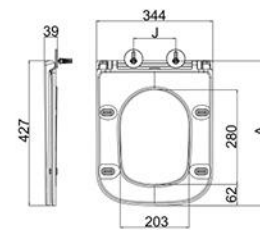

TOILET PARTS

Collection: TOILET PARTS

PSC777-S

FLAT Slim Seat, Rectangle

- Thermoset Heavy Duty Soft-Close UF Material
- Scratch Resistant, Easy To Clean
- Fit NORTON66, CERA, DIANA, LONDON, WALTON, TOI

Size:

- 428W x 361D x 50H mm
- J=125±70 A=415±35

Colour	Code	RRP (inc gst)
Gloss White	PSC777-S	90.00

Collection: TOILET PARTS

PSC000

FLAT Slim Seat, Rectangle

- Thermoset Heavy Duty Soft-Close UF Material
- Scratch Resistant, Easy To Clean
- Fit ENOX99

Size:

- 448W x 357D x 37H mm
- J=125±70 A=435±35

Colour	Code	RRP (inc gst)
Gloss White	PSC000	90.00

Collection: TOILET PARTS

PSC333

FLAT Slim Seat, Rectangle

- Thermoset Heavy Duty Soft-Close UF Material
- Scratch Resistant, Easy To Clean
- Fit ENOX, ENOX66

Size:

- 427W x 344D x 39H mm
- J=125±70 A=415±35

Colour	Code	RRP (inc gst)
Gloss White	PSC333	90.00

Collection: TOILET PARTS

PSC444

CURVED Slim Seat, U-Shaped

- Thermoset Heavy Duty Soft-Close UF Material
- Scratch Resistant, Easy To Clean
- Fit TOI, MOI, HANI, RAUL99, NORTON, NORTON99, PANI, VERA, ZARA99, ZARA66, BERLIN, BERLIN99, BERLIN66

Size:

- 430W x 360D x 52H mm
- J=157±70 A=415±35

Colour	Code	RRP (inc gst)
Gloss White	PSC444	90.00

Collection: TOILET PARTS

PSC111

WRAP-OVER Thick Seat, U-Shaped

- Thermoset Heavy Duty Soft-Close PP Material
- Shiny Look, Tough And Extremely Resistant
- Fit MOI, HANI, RAUL99, NORTON, NORTON99, PANI, VERA, ZARA99, ZARA66, BERLIN, BERLIN99, BERLIN66

Size:

- 468W x 362D x 49H mm
- J=171±70 A=453±35

Colour	Code	RRP (inc gst)
Gloss White	PSC111	66.00

Collection: TOILET PARTS

CBA-HC-60

Matt Black Or Matt White Seat Hinge Cover
Fit PANI, VERA, LONDON, ENOX, ARIA, ZARA99, ZARA66, RUAL99, RUAL66

Size:

- DIA 60mm x H 6mm

CBA-HC-55

Matt Black or Matt White seat hinge cover
Fit CERA, HANI, TOI, MOI

Size:

- DIA 55mm x H 6mm