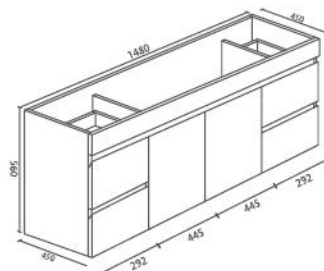

Wall Hung: BIP-150W-GW

1. Premium Bathroom Vanity Unit
2. High-Quality Water Proof PVC Board
   - Easy To Open Finger Pull
   - DTC Soft-Closing Hinges
   - Two Full-Length Doors
   - Two Drawers On Left & Right
   - Designed With Headboard

Dimensions:
- Vanity: 1480(W) x 450(D) x 560(H) mm
- Vanity Basin: 1500(W) x 470(D) x 180(H) mm

Product	Code	RRP (inc gst)
Cabinet only	BIP-150W-GW	989.00
Cabinet with single bowl Vanity Basin	BIP-150W-GW + TOP 150	1,759.00
Cabinet with double bowl Vanity Basin	BIP-150W-GW + TOP 150D	1,849.00
Vanity Basin	TOP 150	919.00
Vanity Basin	TOP 150D	999.00

1. Single box packing for cabinet & basin;

2. 10 years warranty on product & 1 year on parts & labour;

3. Price does not include waste fittings and mixer.