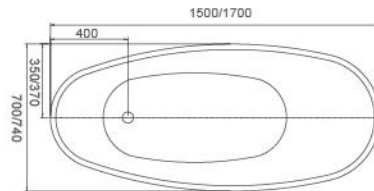

Sanitary grade acrylic

240L/287L

High gloss white

Adjustable legs

Freestanding

Easy to clean

Plug & waste included