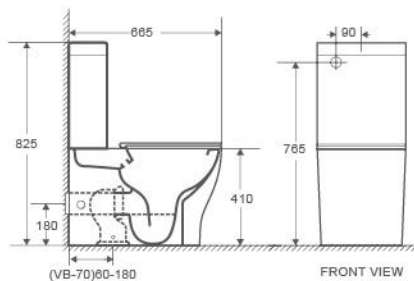

Mercio Rimless Toilet

Collection: SENA

SENA (SP-T6)

1. Back To Wall Toilet Suite
   Rimless Flush, Hygiene Glaze
2. Rimless Pan
   - High-Quality Vitreous China
   - Hygiene Glaze, Antibacterial, Easy To Clean
   - Quick Release Seat, Soft Closing
   - Suitable For S Or P Trap
   - Bottom Right /Left Inlet Or Top Left Inlet Water Entry
   - Wels 4 Star 4.5/3L Water Consumption
   - Wels Licence No : 1743

1. Size:
2. 665 x 370 x 825H mm
   - P-trap: 180mm Roughing-in
   - S-trap (VB-60) : 60-180mm Roughing-in (optional)

Colour	Code	RRP (inc gst)
Gloss White	SENA (SP-T6)	529.00

Collection: LONDON

LONDON (LP-T6)

1. Back To Wall Toilet Suite
   Rimless Flush, Hygiene Glaze
2. Rimless Pan
   - High-Quality Vitreous China
   - Hygiene Glaze, Antibacterial, Easy To Clean
   - Quick Release Seat, Soft Closing
   - Suitable For S Or P Trap
   - Bottom Right /Left Inlet Or Top Left Inlet Water Entry
   - Wels 4 Star 4.5/3L Water Consumption
   - Wels Licence No : 1743

1. Size:
2. 620 x 370 x 820H mm
   - S-trap (VB-150) : 95-185mm Roughing-in (default)
   - P-trap: 180mm Roughing-in (optional)
   - S-trap (VB-60) : 50-120mm Roughing-in (optional)

Colour	Code	RRP (inc gst)
Gloss White	LONDON (LP-T6)	439.00

Collection: CERA

CERA (CP-T3)

1. Back To Wall Toilet Suite
   Rimless Flush, Hygiene Glaze
2. Rimless Pan
   - High-Quality Vitreous China
   - Hygiene Glaze, Antibacterial, Easy To Clean
   - Quick Release Seat, Soft Closing
   - Suitable For S Or P Trap
   - Bottom Right /Left Inlet Or Top Left Inlet Water Entry
   - Wels 4 Star 4.5/3L Water Consumption
   - Wels Licence No : 1743

1. Size:
2. 620 x 340 x 810H mm
   - S-trap (VB-150) : 95-200mm Roughing-in (default)
   - P-trap: 180mm Roughing-in (optional)
   - S-trap (VB-60) : 55-130mm Roughing-in (optional)

Colour	Code	RRP (inc gst)
Gloss White	CERA (CP-T3)	439.00

Rimless Rimless flushing pan design - for an efficient, powerful flush.