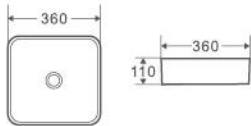

SQ 36

Above Counter Basin, Rounded Square Contemporary Square Design With Rounded Corners And Rounded Inner Basin.
- White Vitreous China

Size:
- 360W x 360D x 110H mm

Colour	Code	RRP (inc gst)
Gloss white	SQ 36	179.00