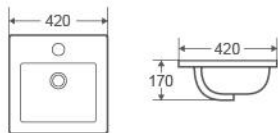

KADA 42M

Insert Basin, Square
Square Inset Basin, Generous Capacity.
– White Vitreous China
– 1 Taphole, Overflow

Size:
– 420W x 420D x 170H mm

Colour	Code	RRP (inc gst)
Gloss white	KADA 42M	179.00