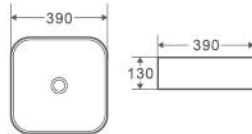

SQ 39

Above Counter Basin, Rounded Square Contemporary Square Design With Rounded Corners And Rounded Inner Basin.
- White Vitreous China

Size:
- 390W x 390D x 130H mm

Colour	Code	RRP (inc gst)
Gloss white	SQ 39	179.00