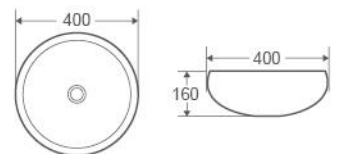

ASTI-87-MB

Above Counter Basin, Round
A Beautifully Proportioned Bowl
– Vitreous China
– Matt Black Finishing

Size:
– 400W x 400D x 160H mm

Colour	Code	RRP (inc gst)
(as shown)	ASTI-87-MB	309.00