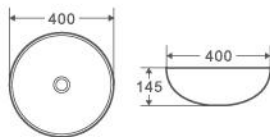

CH-03-TW

Above Counter Basin, Round
A Beautifully Proportioned Bowl
– Vitreous China
– Touchline White Finishing

Size:
– 400W x 400D x 145H mm

Colour	Code	RRP (inc gst)
Matt White	CH-03-TW	309.00