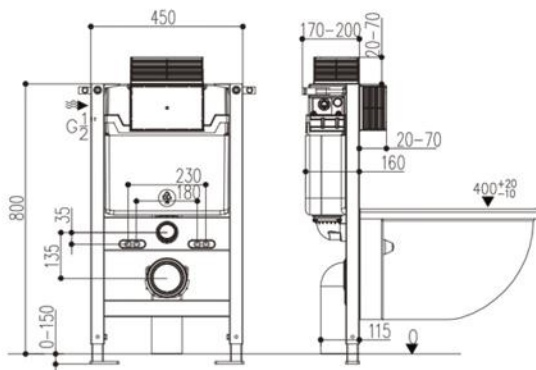

Collection: MERCIO

Mercio Concealed Cistern With Frame

Product	Code	RRP (inc gst)
Cistern	IWC-WH8831	439.00

Collection: MERCIO

Mercio Concealed Cistern

Product	Code	RRP (inc gst)
Cistern	IWC-FP8832	329.00

Collection: MERCIO

Mercio Mid-Level Under-Counter Concealed Cistern with Frame

Product	Code	RRP (inc gst)
Cistern	IWC-WH8833	439.00

unit: mm

Collection: MERCIO

Mercio Mid-Level Under-Counter Concealed Cistern

Product	Code	RRP (inc gst)
Cistern	IWC-FP8834	329.00

unit: mm