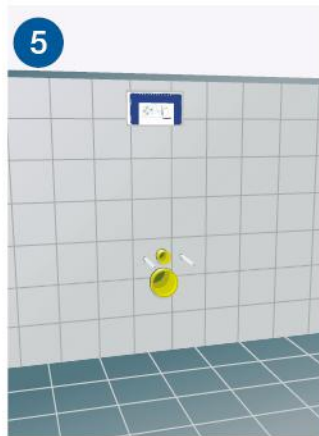

5 Install the wallboard and wall finishes.