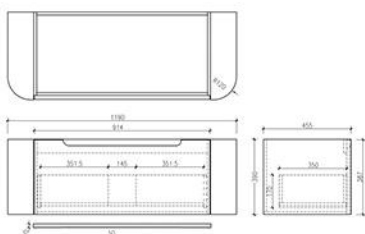

ROME SERIES

Collection: ROME

Wall Hung: ROM-600-MB ROM-600-MW ROM-600-BO

- Premium Rounded Edge Wall-Hung Vanity
- Easy To Open Finger Pull
- 1 Door Finger Pull To Open Mechanism
- Easy Wall-Hung Mounting Kits
- Cabinet Finished In Matt Black, Matt White And Bur Oak Colour

Dimensions:

- Vanity: 600(W) x 460(D) x 400(H) mm
- Stonetop: 604(W) x 462(D) x 15(H) mm

Product	Code	RRP (inc gst)
Cabinet only	ROM-600-MB ROM-600-MW ROM-600-BO	835.00
Cabinet with White Stonetop	ROM-600-MB ROM-600-MW ROM-600-BO + ST-60R-WH	1,165.00
Stonetop only	ST-60R-WH	330.00

Collection: ROME

Wall Hung: ROM-750-MB ROM-750-MW ROM-750-BO

- Premium Rounded Edge Wall-Hung Vanity
- Easy To Open Finger Pull
- 1 Soft Closing Drawer
- Easy Wall-Hung Mounting Kits
- Cabinet Finished In Matt Black, Matt White And Bur Oak Colour

Dimensions:

- Vanity: 750(W) x 460(D) x 400(H) mm
- Stonetop: 754(W) x 462(D) x 15(H) mm

Product	Code	RRP (inc gst)
Cabinet only	ROM-750-MB ROM-750-MW ROM-750-BO	925.00
Cabinet with White Stonetop	ROM-750-MB ROM-750-MW ROM-750-BO + ST-75R-WH	1,320.00
Stonetop only	ST-75R-WH	395.00

Collection: ROME

Wall Hung: ROM-900-MB ROM-900-MW ROM-900-BO

- Premium Rounded Edge Wall-Hung Vanity
- Easy To Open Finger Pull
- 1 Soft Closing Drawer
- Easy Wall-Hung Mounting Kits
- Cabinet Finished In Matt Black, Matt White And Bur Oak Colour

Dimensions:

- Vanity: 900(W) x 460(D) x 400(H) mm
- Stonetop: 904(W) x 462(D) x 15(H) mm

Product	Code	RRP (inc gst)
Cabinet only	ROM-900-MB ROM-900-MW ROM-900-BO	1,010.00
Cabinet with White Stonetop	ROM-900-MB ROM-900-MW ROM-900-BO + ST-90R-WH	1,450.00
Stonetop only	ST-90R-WH	440.00

Collection: ROME

Wall Hung: ROM-1200-MB ROM-1200-MW ROM-1200-BO