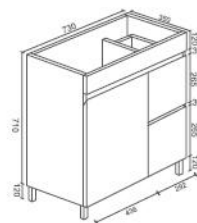

Floor standing: BIPS-75LR-GW

- Slim bathroom vanity unit
- High-quality Water Proof PVC board
- Easy to open finger pull
- DTC soft-closing hinges
- One full-length door
- Two drawers on right
- 120mm alloy chrome legs

Dimensions:
- Vanity: 730(W) x 350(D) x 710(H) mm
- Vanity Basin: 760(W) x 370(D) x 180(H) mm
- White PVC kickboard for slim vanity 730 x 360 x 120mm

Product	Code	RRP (inc gst)
Cabinet only	BIPS-75LR-GW	599.00
Cabinet with Vanity Basin	BIPS-75LR-GW + TOP 75S	699.00
Vanity Basin	TOP 75S	179.00
Parts vanity	BIA-73KB	88.00

Collection: BIANCA