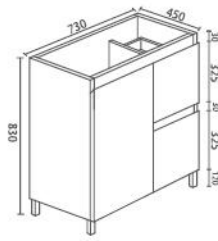

Floor standing: BI-75LR-GW

1. Premium Bathroom Vanity Unit
2. 18mm High-Quality MDF Board
   - Easy To Open Finger Pull
   - DTC Soft-Closing Hinges
   - One Full-Length Door
   - Two Drawers On Right
   - 120mm Alloy Chrome Legs

Dimensions:

- Vanity: 730(W) x 450(D) x 710(H) mm
- Kickboard: 710(W) x 420(D) x 120(H) mm
- Vanity Basin: 760(W) x 470(D) x 180(H) mm

Product	Code	RRP (inc gst)
Cabinet only	BI-75LR-GW	469.00
Cabinet with Vanity Basin	BI-75LR-GW + TOP 75	589.00
76cm kickboard	BIA-75KB	88.00
Vanity Basin	TOP 75	189.00

Collection: BIANCA