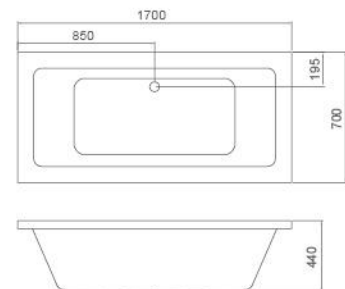

Two sizes:
 - 1700 x 700 x 440H mm

Colour	Code	RRP (inc gst)
Gloss white	MI-1500-W	439.00
Gloss white	MI-1700-W	479.00

Sanitary grade acrylic

High gloss white

Drop-In

Easy to clean

Plug & waste included

BATHTUB PARTS