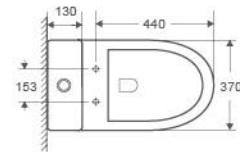

Mercio quiet flush toilet, ultra clean, ultra quiet, no splashing, Rimless + Tornado