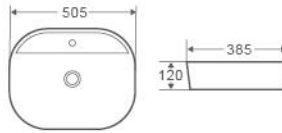

EVEA 50M

Above Counter Basin, Super-Ellipse
Distinctive Super-Ellipse Design Basin.
– White Vitreous China
– 1 Taphole

Size:
– 505W x 385D x 120H mm

Colour	Code	RRP (inc gst)
Gloss white	EVEA 50M	199.00

Collection: EVEA SERIES