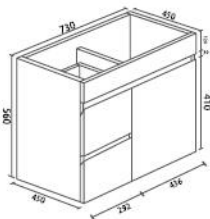

BIANCA SERIES

Collection: BIANCA

Wall Hung: BIP-75WL-GW

1. Premium Bathroom Vanity Unit
2. High-Quality Water Proof PVC Board
   - Easy To Open Finger Pull
   - DTC Soft-Closing Hinges
   - One Full-Length Door
   - Two Drawers On Left
   - Designed With Headboard

Dimensions:
- Vanity: 730(W) x 450(D) x 560(H) mm
- Vanity Basin: 760(W) x 470(D) x 180(H) mm

Product	Code	RRP (inc gst)
Cabinet only	BIP-75WL-GW	609.00
Cabinet with Vanity Basin	BIP-75WL-GW + TOP 75	729.00
Vanity Basin	TOP 75	189.00

Collection: BIANCA