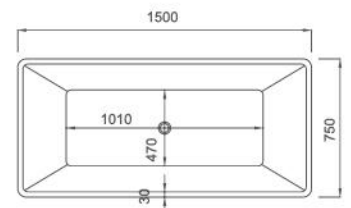

Sanitary grade acrylic

High gloss white

Adjustable legs

Freestanding

Easy to clean

Plug & waste included