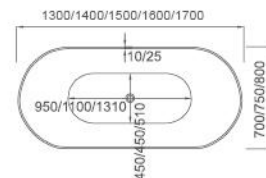

Five sizes:

- 1300 x 700 x 580H mm
- 1400 x 700 x 580H mm
- 1500 x 750 x 580H mm
- 1600 x 750 x 580H mm
- 1700 x 800 x 580H mm

Colour	Code	RRP (inc gst)
Gloss white	IS-1300-W	1,339.00
Gloss white	IS-1400-W	1,339.00
Gloss white	IS-1500-W	1,339.00
Gloss white	IS-1600-W	1,439.00
Gloss white	IS-1700-W	1,439.00