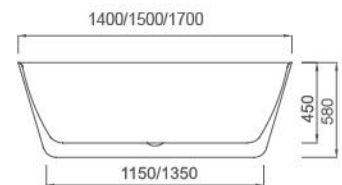

Sanitary grade acrylic

High gloss white

Adjustable legs

Back-to-Wall

Easy to clean

Plug & waste included