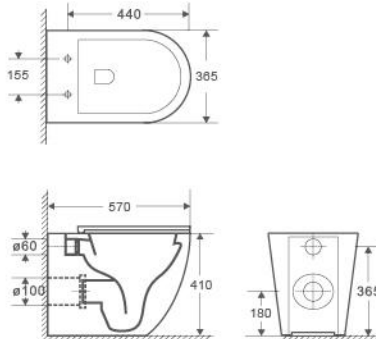

Mercio Rimless Toilet

Collection: HANI

HANI (HP-T3)

1. Back To Wall Toilet Suite
   Rimless Flush, Hygiene Glaze
2. Rimless Pan
   - Extra Height, Pan Height 425 mm
   - High-Quality Vitreous China
   - Hygiene Glaze, Antibacterial, Easy To Clean
   - Quick Release Seat, Soft Closing
   - Suitable For S Or P Trap
   - Bottom Right /Left Inlet Or Top Left Inlet Water Entry
   - Wels 4 Star 4.5/3L Water Consumption
   - Wels Licence No : 1743

1. Size:
2. 670 x 390 x 860H mm
   - S-trap (VB-150) : 140-230mm Roughing-in (default)
   - P-trap: 180mm Roughing-in (optional)
   - S-trap (VB-60) : 50-160mm Roughing-in (optional)

Colour	Code	RRP (inc gst)
Gloss White	HANI (HP-T3)	549.00

Collection: RAUL

RAUL99 (RAWFP)

1. Floor Pan
   Rimless Flush, Hygiene Glaze
2. Rimless Pan
   - High-Quality Vitreous China
   - Hygiene Glaze, Antibacterial, Easy To Clean
   - Quick Release Seat, Soft Closing
   - Suitable For S Or P Trap
   - Back Entry Plumbing
   - Wels 4 Star 4.5/3L Water Consumption
   - Wels Licence No : 1743

1. Size:
2. 670 x 365 x 410H mm
   - S-trap (VB-70) : 95-155mm Roughing-in (default)
   - P-trap: 180mm Roughing-in (optional)
   - S-trap (VB-60) : 55-95mm Roughing-in (optional)

Colour	Code	RRP (inc gst)
Gloss White	RAUL99 (RAWFP)	439.00

Collection: RAUL

RAUL66 (RAWH)

1. Wall-Hung Pan
   Rimless Flush, Hygiene Glaze
2. Rimless Pan
   - High-Quality Vitreous China
   - Hygiene Glaze, Antibacterial, Easy To Clean
   - Quick Release Seat, Soft Closing
   - Suitable For P Trap
   - Back Entry Plumbing
   - Wels 4 Star 4.5/3L Water Consumption
   - Wels Licence No : 1743

1. Size:
2. 490 x 360 x 370H mm

Colour	Code	RRP (inc gst)
Gloss White	RAUL66 (RAWH)	439.00