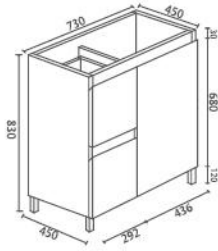

BIANCA SERIES

Collection: BIANCA

Floor standing: BI-75LL-GW

1. Premium Bathroom Vanity Unit
2. 18mm High-Quality MDF Board
   - Easy To Open Finger Pull
   - DTC Soft-Closing Hinges
   - One Full-Length Door
   - Two Drawers On Left
   - 120mm Alloy Chrome Legs

Dimensions:

- Vanity: 730(W) x 450(D) x 710(H) mm
- Kickboard: 710(W) x 420(D) x 120(H) mm
- Vanity Basin: 760(W) x 470(D) x 180(H) mm

Product	Code	RRP (inc gst)
Cabinet only	BI-75LL-GW	469.00
Cabinet with Vanity Basin	BI-75LL-GW + TOP 75	589.00
76cm kickboard	BIA-75KB	88.00
Vanity Basin	TOP 75	189.00

Collection: BIANCA