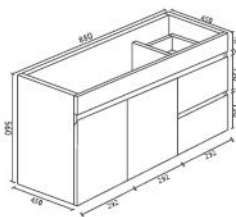

BIANCA SERIES

Collection: BIANCA

Wall Hung: BIP-75WL-GW

1. Premium Bathroom Vanity Unit
2. High-Quality Water Proof PVC Board
   - Easy To Open Finger Pull
   - DTC Soft-Closing Hinges
   - One Full-Length Door
   - Two Drawers On Left
   - Designed With Headboard

Dimensions:
- Vanity: 730(W) x 450(D) x 560(H) mm
- Vanity Basin: 760(W) x 470(D) x 180(H) mm

Product	Code	RRP (inc gst)
Cabinet only	BIP-75WL-GW	609.00
Cabinet with Vanity Basin	BIP-75WL-GW + TOP 75	729.00
Vanity Basin	TOP 75	189.00

Collection: BIANCA

Wall Hung: BIP-75WR-GW

1. Premium Bathroom Vanity Unit
2. High-Quality Water Proof PVC Board
   - Easy To Open Finger Pull
   - DTC Soft-Closing Hinges
   - One Full-Length Door
   - Two Drawers On Right
   - Designed With Headboard

Dimensions:
- Vanity: 730(W) x 450(D) x 560(H) mm
- Vanity Basin: 760(W) x 470(D) x 180(H) mm

Product	Code	RRP (inc gst)
Cabinet only	BIP-75WR-GW	609.00
Cabinet with Vanity Basin	BIP-75WR-GW + TOP 75	729.00
Vanity Basin	TOP 75	189.00

Collection: BIANCA

Wall Hung: BIP-90WL-GW

1. Premium Bathroom Vanity Unit
2. High-Quality Water Proof PVC Board
   - Easy To Open Finger Pull
   - DTC Soft-Closing Hinges
   - Two Full-Length Doors
   - Two Drawers On Left
   - Designed With Headboard

Dimensions:
- Vanity: 880(W) x 450(D) x 560(H) mm
- Vanity Basin: 910(W) x 470(D) x 180(H) mm

Product	Code	RRP (inc gst)
Cabinet only	BIP-90WL-GW	639.00
Cabinet with Vanity Basin	BIP-90WL-GW + TOP 90	779.00
Vanity Basin	TOP 90	209.00

Collection: BIANCA

Wall Hung: BIP-90WR-GW

1. Premium Bathroom Vanity Unit
2. High-Quality Water Proof PVC Board
   - Easy To Open Finger Pull
   - DTC Soft-Closing Hinges
   - Two Full-Length Doors
   - Two Drawers On Right
   - Designed With Headboard

Dimensions:
- Vanity: 880(W) x 450(D) x 560(H) mm
- Vanity Basin: 910(W) x 470(D) x 180(H) mm