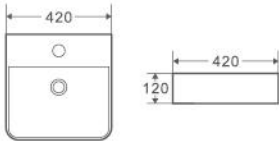

MARSAY SERIES

Collection: MARSAY SERIES

MA-77-MW

Wall-Hung Basin Or Above Counter Basin
This Square Basin Has Softened Square Lines To Create A Minimalist Look.

- Vitreous China
- 1 Tap Hole, Overflow
- All Colours Available In Matte Finish
- Available In Matte Finish And Gloss Finish

Size:
- 420W x 420D x 120H mm

Colour	Code	RRP (inc gst)
Matt White	MA-77-MW	279.00
Matt Light Grey	MA-77-TG	279.00
Matt Dark Grey	MA-77-NG	279.00
Matt Green	MA-77-AG	279.00
Matt Black	MA-77-MB	279.00

Collection: MARSAY SERIES

MA-73S-MB

Wall-Hung Basin Or Above Counter Basin,
This Rectangular Basin Has Softened Square Lines To Create A Minimalist Look.

- Vitreous China
- 1 Tap Hole, Overflow
- Matt Black Finishing

Size:
- 500W x 420D x 120H mm

Colour	Code	RRP (inc gst)
Matt Black	MA-73S-MB	279.00

Collection: MARSAY SERIES

MA-73-MB

Wall-Hung Basin Or Above Counter Basin,
This Rectangular Basin Has Softened Square Lines To Create A Minimalist Look.

- Vitreous China
- 1 Tap Hole, Overflow
- Matt Black Finishing

Size:
- 590W x 430D x 120H mm

Colour	Code	RRP (inc gst)
Matt Black	MA-73-MB	279.00

Collection: MARSAY SERIES

MA-59-MW

Wall-Hung Basin Or Above Counter Basin,
This Rectangular Basin Has Softened Square Lines To Create A Minimalist Look.

- Vitreous China
- 1 Tap Hole, Overflow
- Matt White Finishing

Size:
- 590W x 430D x 120H mm

Colour	Code	RRP (inc gst)
Matt White	MA-59-MW	279.00