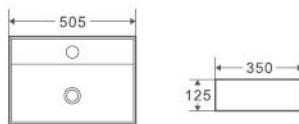

Collection: KUBE SERIES

KUBE 51M

Wall-Hung Basin, Rectangular
 Long Narrow Shaped Suitable For Compact Spaces
 – White Vitreous China
 – 1 Taphole, Overflow

Size:
 – 505W x 350D x 125H mm

Colour	Code	RRP (inc gst)
Gloss white	KUBE 51M	169.00