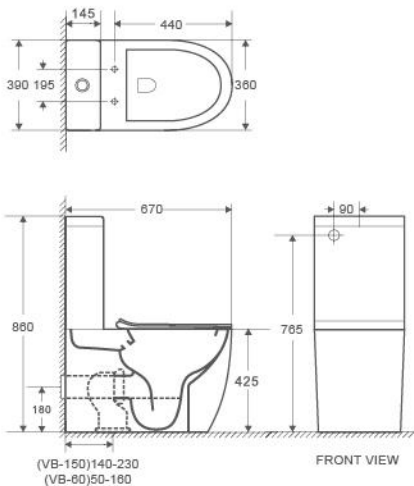

Mercio Rimless Toilet

Collection: HANI

HANI (HP-T3)

1. Back To Wall Toilet Suite
   Rimless Flush, Hygiene Glaze
2. Rimless Pan
   - Extra Height, Pan Height 425 mm
   - High-Quality Vitreous China
   - Hygiene Glaze, Antibacterial, Easy To Clean
   - Quick Release Seat, Soft Closing
   - Suitable For S Or P Trap
   - Bottom Right /Left Inlet Or Top Left Inlet Water Entry
   - Wels 4 Star 4.5/3L Water Consumption
   - Wels Licence No : 1743

1. Size:
2. 670 x 390 x 860H mm
   - S-trap (VB-150) : 140-230mm Roughing-in (default)
   - P-trap: 180mm Roughing-in (optional)
   - S-trap (VB-60) : 50-160mm Roughing-in (optional)

Colour	Code	RRP (inc gst)
Gloss White	HANI (HP-T3)	549.00

Collection: RAUL

RAUL99 (RAWFP)

1. Floor Pan
   Rimless Flush, Hygiene Glaze
2. Rimless Pan
   - High-Quality Vitreous China
   - Hygiene Glaze, Antibacterial, Easy To Clean
   - Quick Release Seat, Soft Closing
   - Suitable For S Or P Trap
   - Back Entry Plumbing
   - Wels 4 Star 4.5/3L Water Consumption
   - Wels Licence No : 1743

1. Size:
2. 670 x 365 x 410H mm
   - S-trap (VB-70) : 95-155mm Roughing-in (default)
   - P-trap: 180mm Roughing-in (optional)
   - S-trap (VB-60) : 55-95mm Roughing-in (optional)

Colour	Code	RRP (inc gst)
Gloss White	RAUL99 (RAWFP)	439.00

Collection: RAUL

RAUL66 (RAWH)

1. Wall-Hung Pan
   Rimless Flush, Hygiene Glaze
2. Rimless Pan
   - High-Quality Vitreous China
   - Hygiene Glaze, Antibacterial, Easy To Clean
   - Quick Release Seat, Soft Closing
   - Suitable For P Trap
   - Back Entry Plumbing
   - Wels 4 Star 4.5/3L Water Consumption
   - Wels Licence No : 1743

1. Size:
2. 490 x 360 x 370H mm

Colour	Code	RRP (inc gst)
Gloss White	RAUL66 (RAWH)	439.00