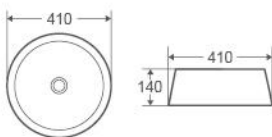

TR-70-AG

Above Counter Basin, Round
Frustum Of A Cone Shape.
– Vitreous China
– Matt Gold Finishing

Size:
– 410W x 410D x 140H mm

Colour	Code	RRP (inc gst)
(as shown)	TR-70-AG	279.00