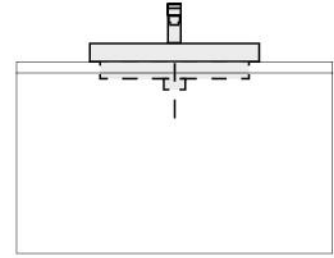

Collection: COSY SERIES

COSY 60

Insert Basin, Oval
 – White Vitreous China
 – Overflow

Size:
 – 605W x 405D x 180H mm

Colour	Code	RRP (inc gst)
Gloss white	COSY 60	199.00

The design of round-edge around the **COSY** inserted basins discreetly reconciles naturalness and fantasy. This soft contours can blend into any bathroom setting smoothly.