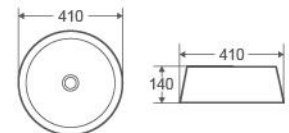

TR-80-BK

Above Counter Basin, Round Frustum Of A Cone Shape.

- Vitreous China
- Matt Black Finish With Decorative Lines
- Matte White Inner Basin

Size:
- 410W x 410D x 140H mm

Colour	Code	RRP (inc gst)
(as shown)	TR-80-BK	279.00