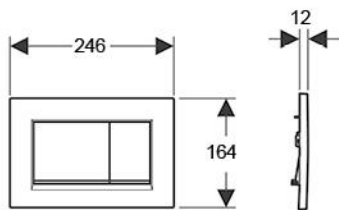

Collection: GEBERIT

GEBERIT SIGMA 20

- Dual Flush / Access Plate (ABS)
- Premium Pneumatic System
- Concealed Fixing
- Provides Complete Access To In-Wall Cistern
- As 1428.1 Compliant
- 3 Years Warranty
- Available Colours/Finishes:
- White, Chrome Trim
- Chrome, Matt Chrome Trim
- Black, Chrome Trim
- White, Gold Trim

Size:
– 246W x 164H x 12D mm

Colour	Code	RRP (inc gst)
White	115.882.01.1	209.00
Chrome	115.882.JQ.1	259.00
Black	115.882.16.1	259.00
White, gold trim	115.882.KK.1	359.00

Collection: GEBERIT

SIGMA 30

- Dual Flush / Access Plate (ABS)
- Premium Pneumatic System
- Concealed Fixing
- Provides Complete Access To In-Wall Cistern
- As 1428.1 Compliant
- 3 Years Warranty
- Available Colours/Finishes:
- White, Chrome Trim
- Chrome, Matt Chrome Trim
- Black, Chrome Trim

Size:
– 246W x 164H x 12D mm

Colour	Code	RRP (inc gst)
White	115.883.01.1	219.00
Chrome	115.883.JQ.1	219.00
Black	115.883.16.1	219.00

Collection: GEBERIT

KAPPA 21

- Dual Flush / Access Plate (ABS)
- Premium Pneumatic System
- Concealed Fixing
- Provides Complete Access To In-Wall Cistern
- As 1428.1 Compliant
- 3 Years Warranty
- Available Colours/Finishes:
- White, Chrome Trim
- Chrome, Matt Chrome Trim
- Black, Chrome Trim

Size:
– 212W x 142H x 14D mm

Colour	Code	RRP (inc gst)
White	115.240.KJ.1	219.00
Chrome	115.240.KH.1	249.00
Black	115.240.KM.1	249.00

WARRANTY

- Ceramic Pan: 20 years on product replacement
- Geberit Cisterns: 15 years on Sigma8 and Kappa Concealed cistern tanks and frames
- 3 years on valves
- 3 years on mechanical flush/access plates
- 1 year on seals
- Parts & Labour: 1 year for Mercio Pans