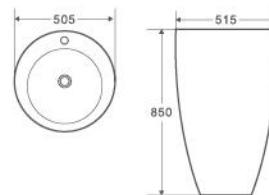

ZENTO SERIES

Collection: ZENTO SERIES

ZENTO 45

Free-Standing Basin, Round
– White Vitreous China
– 1 Taphole, Overflow

Size:
– 450W x 460D x 970H mm

Colour	Code	RRP (inc gst)
Gloss white	ZENTO 45	709.00

Collection: ZENTO SERIES

ZENTO 51

Free-Standing Basin, Rectangular
– White Vitreous China
– 1 Taphole, Overflow

Size:
– 510W x 450D x 850H mm

Colour	Code	RRP (inc gst)
Gloss white	ZENTO 51	709.00

Collection: ZENTO SERIES

ZENTO 55

Free-Standing Basin, Oval
– White Vitreous China
– 1 Taphole, Overflow

Size:
– 505W x 515D x 850H mm

Colour	Code	RRP (inc gst)
Gloss white	ZENTO 55	709.00

Collection: ZENTO SERIES

ZENTO 47S

Semi-Pedestal Basin, D-Shaped
– White Vitreous China
– 1 Taphole, Overflow

Size:
– 470W x 460D x 370H mm

Colour	Code	RRP (inc gst)
Gloss white	ZENTO 47S	309.00

Collection: ZENTO SERIES

ZENTO 49S

Semi-Pedestal Basin, Rectangular
– White Vitreous China
– 1 Taphole, Overflow

Size:
– 495W x 415D x 190H mm

Colour	Code	RRP (inc gst)
Gloss white	ZENTO 49S	309.00

Collection: ZENTO SERIES

ZENTO 53S

Semi-Pedestal Basin, Rectangular
– White Vitreous China
– 1 Taphole, Overflow

Size:
– 530W x 440D x 360H mm

Colour	Code	RRP (inc gst)
Gloss white	ZENTO 53S	309.00