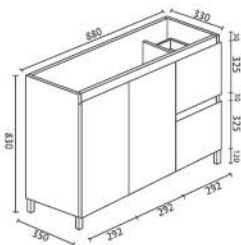

Floor standing: BIPS-90LR-GW

- Slim bathroom vanity unit
- High-quality Water Proof PVC board
- Easy to open finger pull
- DTC soft-closing hinges
- Two full-length doors
- Two drawers on right
- 120mm alloy chrome legs

Dimensions:
- Vanity: 880(W) x 350(D) x 710(H) mm
- Kickboard: 860(W) x 320(D) x 120(H) mm
- Vanity Basin: 910(W) x 370(D) x 180(H) mm
- White PVC kickboard for slim vanity 880 x 360 x 120mm

Product	Code	RRP (inc gst)
Cabinet only	BIPS-90LR-GW	639.00
Cabinet with Vanity Basin	BIPS-90LR-GW + TOP 90S	799.00
Vanity Basin	TOP 90S	209.00
Parts vanity	BIA-93KB	99.00

1. Single box packing for cabinet & basin; 2. 10 years warranty on product & 1 year on parts & labour; 3. Price does not include waste fittings and mixer.