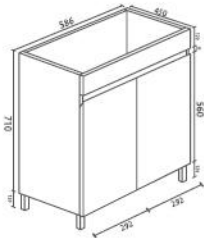

Floor standing: BIP-60L-GW

Premium Bathroom Vanity Unit

- High-Quality Water Proof PVC Board
- Easy To Open Finger Pull
- DTC Soft-Closing Hinges
- Two Full-Length Doors
- 120mm Alloy Chrome Legs
- Designed With Headboard

Dimensions:

- Vanity: 586(W) x 450(D) x 710(H) mm
- Kickboard: 560(W) x 420(D) x 120(H) mm
- Vanity Basin: 600(W) x 470(D) x 180(H) mm

Product	Code	RRP (inc gst)
Cabinet only	BIP-60L-GW	429.00
Cabinet with Vanity Basin	BIP-60L-GW + TOP 60	539.00
600mm kickboard	BIA-60KB	79.00
Vanity Basin	TOP 60	159.00