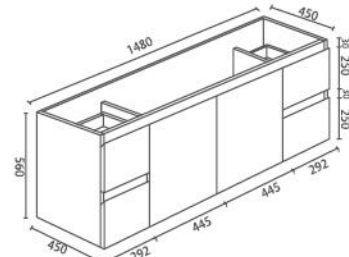

Wall Hung: BI-150W-GW

1. Premium Bathroom Vanity Unit
2. 18mm High-Quality MDF Board
   - Easy To Open Finger Pull
   - DTC Soft-Closing Hinges
   - Two Full-Length Doors
   - Two Drawers On Left & Right

Dimensions:

- Vanity: 1480(W) x 450(D) x 560(H)
- Vanity Basin: 1500(W) x 470(D) x 180(H)

Product	Code	RRP (inc gst)
Cabinet only	BI-150W-GW	929.00
Cabinet with single bowl Vanity basin	BI-150W-GW + TOP 150	1,649.00
Cabinet with double bowl Vanity basin	BI-150W-GW + TOP 150D	1,719.00
Single Bowl Vanity Basin	TOP 150	919.00
Double Bowl Vanity Basin	TOP 150D	999.00

1. Single box packing for cabinet & basin;

2. 10 years warranty on product & 1 year on parts & labour;

3. Price does not include waste fittings and mixer.