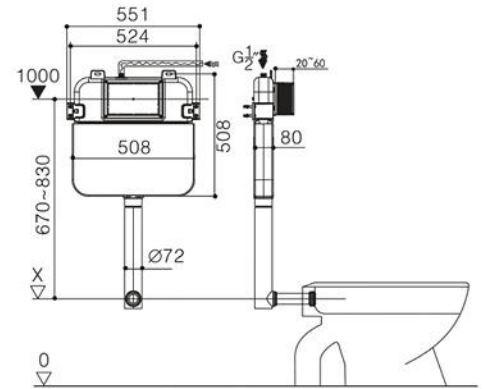

Collection: MERCIO

Mercio Concealed Cistern With Frame

Product	Code	RRP (inc gst)
Cistern	IWC-WH8831	439.00

Collection: MERCIO

Mercio Concealed Cistern

Product	Code	RRP (inc gst)
Cistern	IWC-FP8832	329.00

Collection: MERCIO