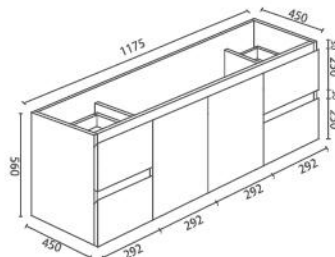

Dimensions:

- Vanity: 880(W) x 450(D) x 560(H) mm
- Vanity Basin: 910(W) x 470(D) x 180(H) mm

Product	Code	RRP (inc gst)
Cabinet only	BI-90WR-GW	499.00
Cabinet with Vanity Basin	BI-90WR-GW + TOP 90	639.00
Vanity Basin	TOP 90	209.00

Collection: BIANCA

Wall Hung: BI-120W-GW

1. Premium Bathroom Vanity Unit
2. 18mm High-Quality MDF Board
   - Easy To Open Finger Pull
   - DTC Soft-Closing Hinges
   - Two Full-Length Doors
   - Two Drawers On Left & Right

Dimensions:

- Vanity: 1175(W) x 450(D) x 560(H)
- Vanity Basin: 1205(W) x 470(D) x 180(H)

Product	Code	RRP (inc gst)
Cabinet only	BI-120W-GW	659.00
Cabinet with single bowl Vanity basin	BI-120W-GW + TOP 120	929.00
Cabinet with double bowl Vanity basin	BI-120W-GW + TOP 120D	959.00
Single Bowl Vanity Basin	TOP 120	329.00
Double Bowl Vanity Basin	TOP 120D	389.00

Collection: BIANCA