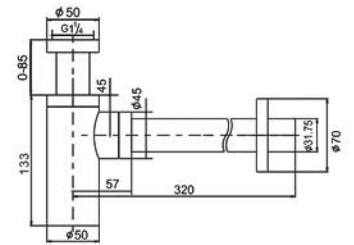

ACCESSORIES

Collection: ACCESSORY

CBA-WO-C

POP UP Waste With Overflow Chrome Colour

Colour	Code	RRP (inc gst)
Chrome	CBA-WO-C	18.00

Collection: ACCESSORY

CBA-WN-C

POP UP Waste No Overflow Chrome Colour

Colour	Code	RRP (inc gst)
Chrome	CBA-WN-C	18.00

Collection: ACCESSORY

CBA-BT-C

Bottle Trap Chrome Colour

Colour	Code	RRP (inc gst)
Chrome	CBA-BT-C	59.00

Collection: ACCESSORY

CBA-WO-B

POP UP Waste With Overflow Black Colour

Colour	Code	RRP (inc gst)
Black	CBA-WO-B	25.00

Collection: ACCESSORY

CBA-WN-B

POP UP Waste No Overflow Black Colour

Colour	Code	RRP (inc gst)
Black	CBA-WN-B	25.00

Collection: ACCESSORY

CBA-BT-B

Bottle Trap Black Colour

Colour	Code	RRP (inc gst)
Black	CBA-BT-B	82.00