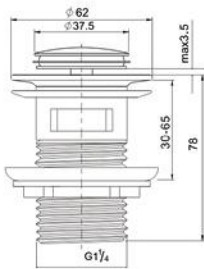

Size:
– 910W x 370D x 180H mm

Colour	Code	RRP (inc gst)
Gloss white	TOP 90S	209.00

ACCESSORIES

Collection: ACCESSORY

CBA-WO-C

POP UP Waste With Overflow Chrome Colour

Colour	Code	RRP (inc gst)
Chrome	CBA-WO-C	18.00