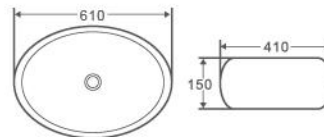

CH-33-BW

Above Counter Basin, Oval
Frustum Of A Cone Shape.
– Vitreous China
– External Matt Black Interior Matt White

Size:
– 610W x 410D x 150H mm

Colour	Code	RRP (inc gst)
(as shown)	CH-33-BW	279.00