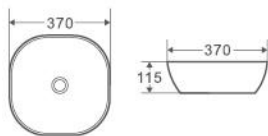

POLO 37

Above Counter Basin, Round-Edged Square
– White Vitreous China

Size:
– 370W x 370D x 115H mm

Colour	Code	RRP (inc gst)
Gloss white	POLO 37	199.00