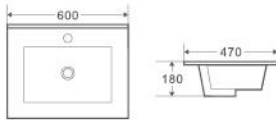

TOP 60

Vanity Basins 60Cm
Slim-Edged Design Matches Well
With Any Vanity Cabinet.
– White Vitreous China
– 1 Taphole, Overflow

Size:
– 600W x 470D x 180H mm

Colour	Code	RRP (inc gst)
Gloss white	TOP 60	169.00