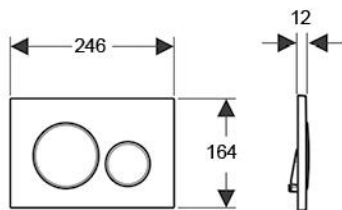

Size:
– 246W x 164H x 12D mm

Colour	Code	RRP (inc gst)
White	115.882.01.1	209.00
Chrome	115.882.JQ.1	259.00
Black	115.882.16.1	259.00
White, gold trim	115.882.KK.1	359.00

Collection: GEBERIT

SIGMA 30

- Dual Flush / Access Plate (ABS)
- Premium Pneumatic System
- Concealed Fixing
- Provides Complete Access To In-Wall Cistern
- As 1428.1 Compliant
- 3 Years Warranty
- Available Colours/Finishes:
- White, Chrome Trim
- Chrome, Matt Chrome Trim
- Black, Chrome Trim