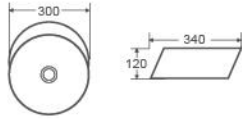

SPIN 34B

Above Counter Basin, Round
Inclined Round Basin And Compact Basin
– White Vitreous China

Size:
– 300W x 340D x 120H mm

Colour	Code	RRP (inc gst)
Gloss white	SPIN 34B	159.00