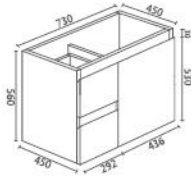

BIANCA SERIES

Collection: BIANCA

Wall Hung: BI-75WL-GW

1. Premium Bathroom Vanity Unit
2. 18mm High-Quality MDF Board
   - Easy To Open Finger Pull
   - DTC Soft-Closing Hinges
   - One Full-Length Door
   - Two Drawers On Left

Dimensions:

- Vanity: 730(W) x 450(D) x 560(H) mm
- Vanity Basin: 760(W) x 470(D) x 180(H) mm

Product	Code	RRP (inc gst)
Cabinet only	BI-75WL-GW	469.00
Cabinet with Vanity Basin	BI-75WL-GW + TOP 75	589.00
Vanity Basin	TOP 75	189.00

Collection: BIANCA