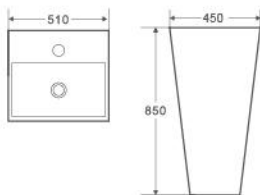

ZENTO SERIES

Collection: ZENTO SERIES

ZENTO 45

Free-Standing Basin, Round
– White Vitreous China
– 1 Taphole, Overflow

Size:
– 450W x 460D x 970H mm

Colour	Code	RRP (inc gst)
Gloss white	ZENTO 45	709.00

Collection: ZENTO SERIES

ZENTO 51

Free-Standing Basin, Rectangular
– White Vitreous China
– 1 Taphole, Overflow

Size:
– 510W x 450D x 850H mm

Colour	Code	RRP (inc gst)
Gloss white	ZENTO 51	709.00

Collection: ZENTO SERIES

ZENTO 55

Free-Standing Basin, Oval
– White Vitreous China
– 1 Taphole, Overflow

Size:
– 505W x 515D x 850H mm

Colour	Code	RRP (inc gst)
Gloss white	ZENTO 55	709.00

Collection: ZENTO SERIES

ZENTO 47S

Semi-Pedestal Basin, D-Shaped
– White Vitreous China
– 1 Taphole, Overflow

Size:
– 470W x 460D x 370H mm

Colour	Code	RRP (inc gst)
Gloss white	ZENTO 47S	309.00

Collection: ZENTO SERIES

ZENTO 49S

Semi-Pedestal Basin, Rectangular
– White Vitreous China
– 1 Taphole, Overflow

Size:
– 495W x 415D x 190H mm

Colour	Code	RRP (inc gst)
Gloss white	ZENTO 49S	309.00

Collection: ZENTO SERIES

ZENTO 53S

Semi-Pedestal Basin, Rectangular
– White Vitreous China
– 1 Taphole, Overflow

Size:
– 530W x 440D x 360H mm

Colour	Code	RRP (inc gst)
Gloss white	ZENTO 53S	309.00