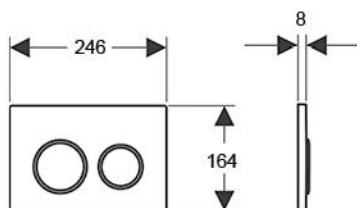

Size:
- 246W x 164H x 8D mm

Colour	Code	RRP (inc gst)
Chrome	IWC-BR880-CH	99.00
White	IWC-BR880-WH	99.00
Black	IWC-BR880-BK	99.00
Brushed gold	IWC-BR880-BG	199.00
Gunmetal	IWC-BR880-GM	199.00
Brushed nickel	IWC-BR880-BN	199.00