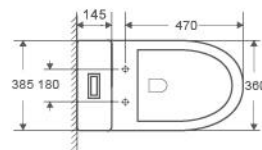

MOI (MP-T2B)

1. Back To Wall Toilet Suite
   Rimless Flush, Hygiene Glaze
2. Rimless Pan
   - High-Quality Vitreous China
   - Hygiene Glaze, Antibacterial, Easy To Clean
   - Quick Release Seat, Soft Closing
   - Suitable For S Or P Trap
   - Bottom Right /Left Inlet Or Top Rear Left Inlet Water Entry
   - Wels 4 Star 4.5/3L Water Consumption
   - Wels Licence No : 1743

1. Size:
2. 650 x 385 x 860H mm
   - S-trap (VB-150) : 95-215mm Roughing-in (default)
   - P-trap: 180mm Roughing-in (optional)
   - S-trap (VB-60) : 55-150mm Roughing-in (optional)

Colour	Code	RRP (inc gst)
Gloss White	MOI (MP-T2B)	349.00