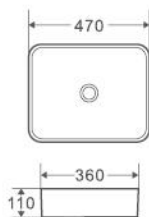

ETNA SERIES

Collection: ETNA SERIES

ET-78-MW

Above Counter Basin, Rectangular
– The Superfine Rim And Slender
– Vitreous China
– All Colours Available In Matte Finish

Size:
– 470W x 360D x 110H mm

Colour	Code	RRP (inc gst)
Matt White	ET-78-MW	279.00
Matt Light Grey	ET-78-TG	279.00
Matt Dark Grey	ET-78-NG	279.00
Matt Green	ET-78-AG	279.00
Matt Brown	ET-78-CA	279.00
Matt Black	ET-78-MB	279.00

Collection: ETNA SERIES

ET-79-MW

Above Counter Basin, Square
– The Superfine Rim And Slender
– Vitreous China
– All Colours Available In Matte Finish

Size:
– 360W x 360D x 110H mm

Colour	Code	RRP (inc gst)
Matt White	ET-79-MW	279.00
Matt Light Grey	ET-79-TG	279.00
Matt Dark Grey	ET-79-NG	279.00
Matt Green	ET-79-AG	279.00
Matt Brown	ET-79-CA	279.00
Matt Black	ET-79-MB	279.00