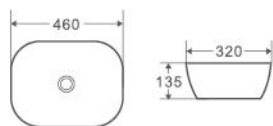

EVEA 46

Above Counter Basin, Rounded Rectangle
– White Vitreous China

Size:
– 460W x 320D x 135H mm

Colour	Code	RRP (inc gst)
Gloss white	EVEA 46	199.00