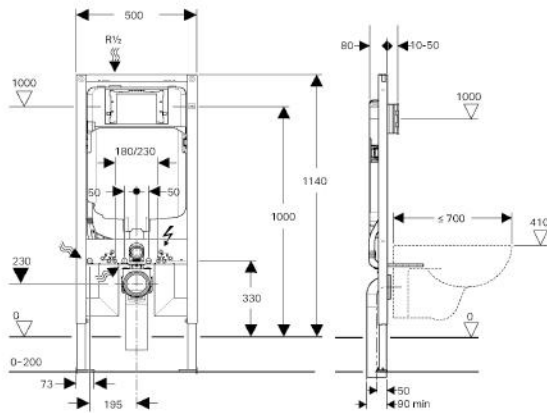

Collection: GEBERIT

SIGMA 8 DUOFIX

Product	Code	RRP (inc gst)
Cistern	111.698.00.1	1,039.00

15-Year Warranty for Tank
3-Year Warranty for Valves
1-Year Warranty for Seals
25-Year Spare Parts Supply Guarantee

Collection: GEBERIT

SIGMA 8

Product	Code	RRP (inc gst)
Cistern	109.795.00.1	599.00

15-Year Warranty for Tank
3-Year Warranty for Valves
1-Year Warranty for Seals
25-Year Spare Parts Supply Guarantee

Collection: GEBERIT

KAPPA DUOFIX

Product	Code	RRP (inc gst)
Cistern	111.263.00.1	1,039.00

15-Year Warranty for Tank
3-Year Warranty for Valves
1-Year Warranty for Seals
25-Year Spare Parts Supply Guarantee

Collection: GEBERIT

KAPPA

Product	Code	RRP (inc gst)
Cistern	110.208.00.1	599.00

15-Year Warranty for Tank
3-Year Warranty for Valves
1-Year Warranty for Seals
25-Year Spare Parts Supply Guarantee