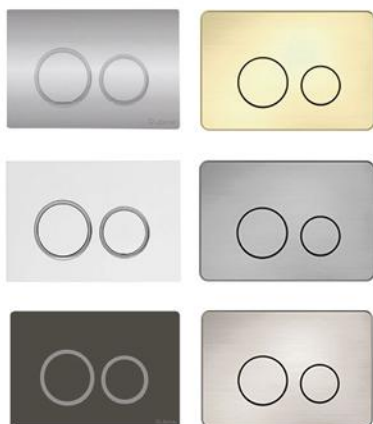

Collection: RUBINE