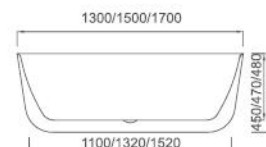

Sanitary grade acrylic

High gloss white/black

Adjustable legs

Freestanding

Easy to clean

Plug & waste included