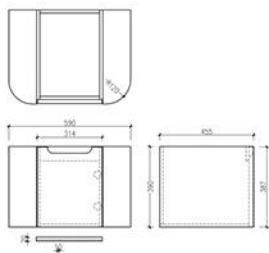

ROME SERIES

Collection: ROME

Wall Hung: ROM-600-MB ROM-600-MW ROM-600-BO

- Premium Rounded Edge Wall-Hung Vanity
- Easy To Open Finger Pull
- 1 Door Finger Pull To Open Mechanism
- Easy Wall-Hung Mounting Kits
- Cabinet Finished In Matt Black, Matt White And Bur Oak Colour

Dimensions:

- Vanity: 600(W) x 460(D) x 400(H) mm
- Stonetop: 604(W) x 462(D) x 15(H) mm

Product	Code	RRP (inc gst)
Cabinet only	ROM-600-MB ROM-600-MW ROM-600-BO	835.00
Cabinet with White Stonetop	ROM-600-MB ROM-600-MW ROM-600-BO + ST-60R-WH	1,165.00
Stonetop only	ST-60R-WH	330.00

Collection: ROME