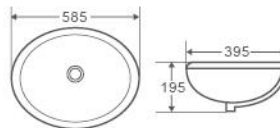

NUE R59

Undercounter Basin, Oval
Generous Capacity, Suits Solid Surface Benchtops.
– White Vitreous China
– Overflow At Front

Size:
– 585W x 395D x 195H mm

Colour	Code	RRP (inc gst)
Gloss white	NUE R59	179.00