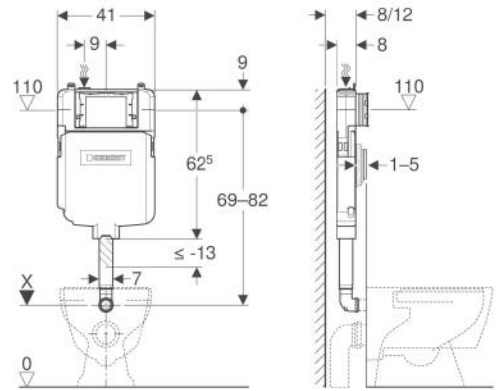

SIGMA 8

Product	Code	RRP (inc gst)
Cistern	109.795.00.1	599.00

15-Year Warranty for Tank
3-Year Warranty for Valves
1-Year Warranty for Seals
25-Year Spare Parts Supply Guarantee