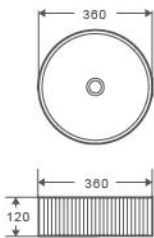

CORA SERIES

Collection: CORA SERIES

Above Counter Basin, Round
This Basin Has A Unique, Groovy Feel.
– Suits Compact Spaces, 360 mm Diameter
– Gloss White Or Matt White/Black Finishing

Size:
– 360W x 360D x 120H mm

Colour	Code	RRP (inc gst)
Gloss white	CO-36-GW	189.00
Matt white	CO-36-MW	329.00
Matt Black	CO-36-MB	329.00

Collection: CORA SERIES

Above Counter Basin, D-Shaped
Distinctive D-Shaped Basin With A Groovy Design
– Gloss White Or Matt White/Black Finishing

Size:
– 415W x 380D x 120H mm

Colour	Code	RRP (inc gst)
Gloss white	CO-40-GW	269.00
Matt white	CO-40-MW	399.00
Matt Black	CO-40-MB	399.00

Collection: CORA SERIES

Above Counter Basin, Super-Ellipse
Distinctive Super-Ellipse Basin With A Groovy Design
– Gloss White Or Matt White/Black Finishing

Size:
– 580W x 360D x 120H mm

Colour	Code	RRP (inc gst)
Gloss white	CO-58-GW	269.00
Matt white	CO-58-MW	399.00
Matt Black	CO-58-MB	399.00