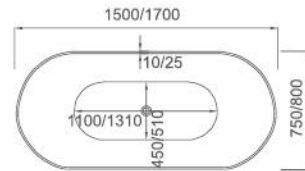

ROSE SERIES

Free Standing Acrylic Bathtub

- Matt White
- 6mm American Acrylic
- Stainless Steel Frames
- Slim Edge (30mm)
- Plug & Waste
- Fluted Design

Colour	Code	RRP (inc gst)
Matt white	ROO-1500-MW	2,139.00
Matt white	ROO-1700-MW	2,339.00

Two sizes:

- 1500 x 750 x 580H mm
- 1700 x 800 x 580H mm

Sanitary grade acrylic

Matt white

Adjustable legs

Freestanding

Easy to clean

Plug & waste included