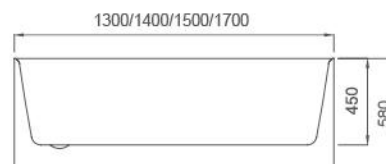

Sanitary grade acrylic

High gloss white

Adjustable legs

Multi-fit

Easy to clean

Plug & waste included