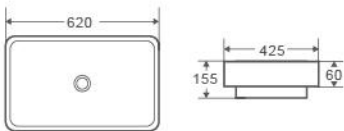

Collection: COSY SERIES

COSY 60T

Insert Basin, Rounded Rectangle
 – White Vitreous China
 – Overflow

Size:
 – 620W x 425D x 155H mm

Colour	Code	RRP (inc gst)
Gloss white	COSY 60T	219.00

Collection: COSY SERIES