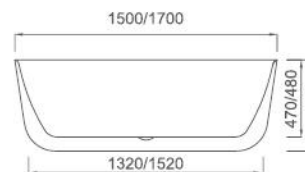

ROSE SERIES

Free Standing Acrylic Bathtub

- Matt White
- 6mm American Acrylic
- Stainless Steel Frames
- Slim Edge (30mm)
- Plug & Waste
- Fluted Design

Colour	Code	RRP (inc gst)
Matt white	ROO-1500-MW	2,139.00
Matt white	ROO-1700-MW	2,339.00

Two sizes:

- 1500 x 750 x 580H mm
- 1700 x 800 x 580H mm

Sanitary grade acrylic

Matt white

Adjustable legs

Freestanding

Easy to clean

Plug & waste included