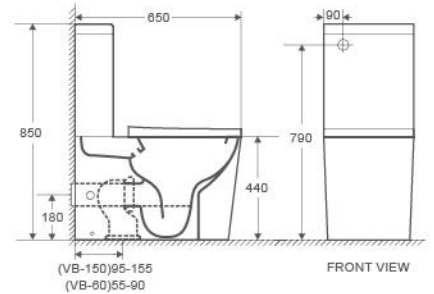

Mercio quiet flush toilet, ultra clean, ultra quiet, no splashing, Rimless + Tornado