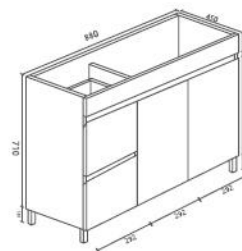

Floor standing: BIP-90LL-GW

1. Premium Bathroom Vanity Unit
2. High-Quality Water Proof PVC Board
   - Easy To Open Finger Pull
   - DTC Soft-Closing Hinges
   - Two Full-Length Doors
   - Two Drawers On Left
   - 120mm Alloy Chrome Legs
   - Designed With Headboard

Dimensions:

- Vanity: 880(W) x 450(D) x 710(H) mm
- Kickboard: 860(W) x 420(D) x 120(H) mm
- Vanity Basin: 910(W) x 470(D) x 180(H) mm

Product	Code	RRP (inc gst)
Cabinet only	BIP-90LL-GW	639.00
Cabinet with Vanity Basin	BIP-90LL-GW + TOP 90	779.00
90cm kickboard	BIA-90KB	99.00
Vanity Basin	TOP 90	209.00

Collection: BIANCA