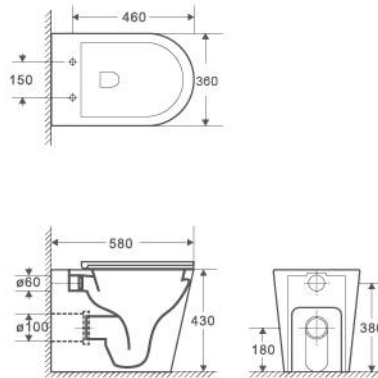

Mercio Rimless Toilet

Collection: PANI

PANI (PP-T3)

Back To Wall Toilet Suite
Rimless Flush, Hygiene Glaze

- Rimless Pan
- Comfort Height, Pan Height 440 mm
- High-Quality Vitreous China
- Hygiene Glaze, Antibacterial, Easy To Clean
- Quick Release Seat, Soft Closing
- Suitable For S Or P Trap
- Bottom Right /Left Inlet Or Top Left Inlet Water Entry
- Wels 4 Star 4.5/3L Water Consumption
- Wels Licence No : 1743

Size:

- 670 x 360 x 850H mm
- S-trap (VB-150) : 110-205mm Roughing-in (default)
- P-trap: 180mm Roughing-in (optional)
- S-trap (VB-60) : 50-140mm Roughing-in (optional)

Colour	Code	RRP (inc gst)
Gloss White	PANI (PP-T3)	549.00

Collection: ZARA

ZARA99 (ZAWFP)

Floor Pan
Rimless Flush, Hygiene Glaze

- Rimless Pan
- Comfort Height, Pan Height 430 mm
- High-Quality Vitreous China
- Hygiene Glaze, Antibacterial, Easy To Clean
- Quick Release Seat, Soft Closing
- Suitable For S Or P Trap
- Back Entry Plumbing
- Wels 4 Star 4.5/3L Water Consumption
- Wels Licence No : 1743

Size:

- 580 x 360 x 430H mm
- S-trap (VB-70) : 95-155mm Roughing-in (default)
- P-trap: 180mm Roughing-in (optional)
- S-trap (VB-60) : 55-100mm Roughing-in (optional)

Colour	Code	RRP (inc gst)
Gloss White	ZARA99 (ZAWFP)	439.00

Collection: ZARA

ZARA66 (ZAWH)

Wall-Hung Pan
Rimless Flush, Hygiene Glaze

- Rimless Pan
- High-Quality Vitreous China
- Hygiene Glaze, Antibacterial, Easy To Clean
- Quick Release Seat, Soft Closing
- Suitable For P Trap
- Back Entry Plumbing
- Wels 4 Star 4.5/3L Water Consumption
- Wels Licence No : 1743

Size:

- 515 x 355 x 360H mm

Colour	Code	RRP (inc gst)
Gloss White	ZARA66 (ZAWH)	439.00

Rimless Rimless flushing pan design - for an efficient, powerful flush.