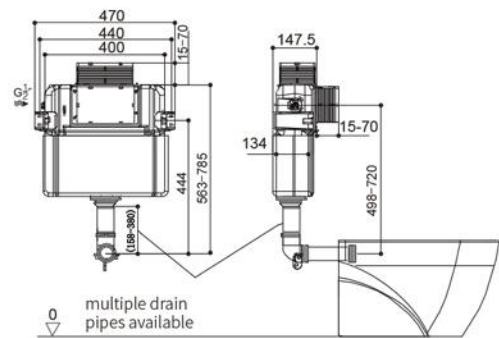

Mercio Mid-Level Under-Counter Concealed Cistern with Frame

Product	Code	RRP (inc gst)
Cistern	IWC-WH8833	439.00

unit: mm

Collection: MERCIO

Mercio Mid-Level Under-Counter Concealed Cistern

Product	Code	RRP (inc gst)
Cistern	IWC-FP8834	329.00