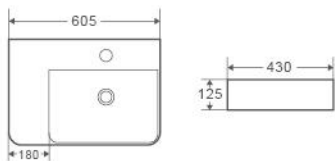

VENTO 60ML

Wall-Hung Basin, Rectangular
– Bowl On Right
– White Vitreous China
– 1 Taphole, Overflow

Size:
– 605W x 430D x 125H mm

Colour	Code	RRP (inc gst)
Gloss white	VENTO 60ML	329.00