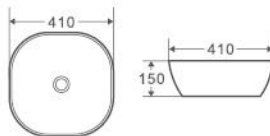

POLO 41

Above Counter Basin, Round-Edged Square
– White Vitreous China

Size:
– 410W x 410D x 150H mm

Colour	Code	RRP (inc gst)
Gloss white	POLO 41	199.00