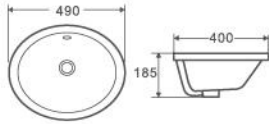

COSY SERIES

Collection: COSY SERIES

COSY 49

Insert Basin, Oval
 – The Superfine Rim And Slender
 – White Vitreous China
 – Overflow

Size:
 – 490W x 400D x 185H mm

Colour	Code	RRP (inc gst)
Gloss white	COSY 49	199.00