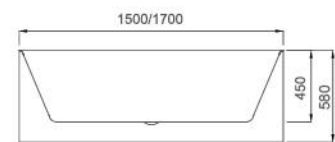

Sanitary grade acrylic

High gloss white/black

Adjustable legs

Back-to-Wall

Easy to clean

Plug & waste included