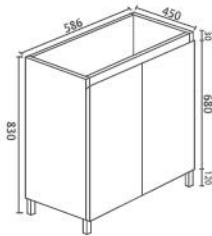

Floor standing: BI-60L-GW

1. Premium Bathroom Vanity Unit
2. 18mm High-Quality MDF Board
   - Easy To Open Finger Pull
   - DTC Soft-Closing Hinges
   - Two Full-Length Doors
   - 120mm Alloy Chrome Legs

Dimensions:

- Vanity: 586(W) x 450(D) x 710(H) mm
- Kickboard: 560(W) x 420(D) x 120(H) mm
- Vanity Basin: 600(W) x 470(D) x 180(H) mm

Product	Code	RRP (inc gst)
Cabinet only	BI-60L-GW	359.00
Cabinet with Vanity Basin	BI-60L-GW + TOP 60	469.00
600mm kickboard	BIA-60KB	77.00
Vanity Basin	TOP 60	159.00