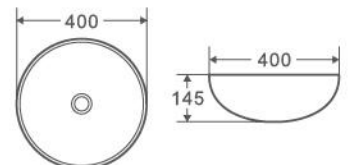

SPIN 40C

Above Counter Basin, Round
This Basin Has A Subtle, Natural Feel.
– White Vitreous China

Size:
– 400W x 400D x 145H mm

Colour	Code	RRP (inc gst)
Gloss white	SPIN 40C	199.00