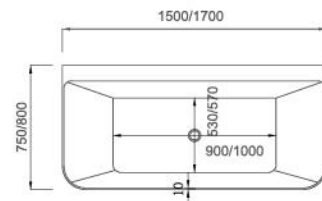

Sanitary grade acrylic

High gloss white/black

Adjustable legs

Back-to-Wall

Easy to clean

Plug & waste included