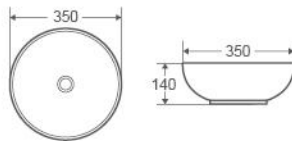

Counter-Top Basin

ASTI SERIES

Collection: ASTI SERIES

ASTI-94-MB

Above Counter Basin, Round
A Beautifully Proportioned Bowl
– Vitreous China
– Matt Black Finishing

Size:
– 350W x 350D x 140H mm

Colour	Code	RRP (inc gst)
(as shown)	ASTI-94-MB	309.00

Collection: ASTI SERIES

ASTI-90-MP

Above Counter Basin, Round
A Beautifully Proportioned Bowl
– Vitreous China
– Matt Pink Finishing

Size:
– 350W x 350D x 140H mm

Colour	Code	RRP (inc gst)
(as shown)	ASTI-90-MP	279.00

Collection: ASTI SERIES

ASTI-87-MB

Above Counter Basin, Round
A Beautifully Proportioned Bowl
– Vitreous China
– Matt Black Finishing

Size:
– 400W x 400D x 160H mm

Colour	Code	RRP (inc gst)
(as shown)	ASTI-87-MB	309.00