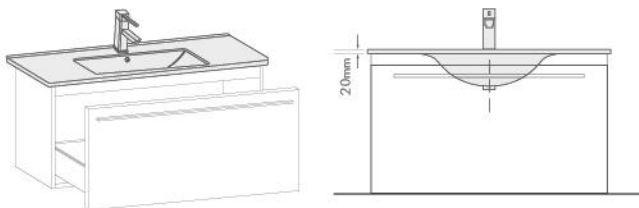

Collection: TOP SERIES

TOP 120D

Vanity Basins 120Cm
That It Is A Double Bowl Basin
Slim-Edged Design Matches Well
With Any Vanity Cabinet.
– White Vitreous China
– 2 Tapholes, Overflow

Size:
– 1205W x 470D x 180H mm