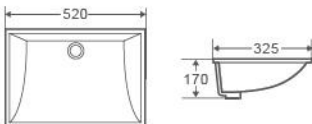

Collection: NUE SERIES

NUE 52

Undercounter Basin, Rectangular
Generous Capacity, Suits Solid Surface Benchtops.
– White Vitreous China
– Overflow

Size:
– 520W x 325D x 170H mm

Colour	Code	RRP (inc gst)
Gloss white	NUE 52	159.00