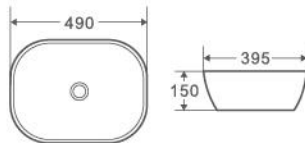

CHUR SERIES

Collection: CHUR SERIES

Above Counter Basin, Round-Edge
– Vitreous China
– All Colours Available In Matte Finish

Size:
– 490W x 395D x 150H mm

Colour	Code	RRP (inc gst)
Matt White	CH-43-MW	279.00
Matt Black	CH-43-MB	279.00
External Matt Black Interior Matt White	CH-43-BW	279.00

Collection: CHUR SERIES

Above Counter Basin, Round-Edge
– Vitreous China
– Touchline White Finishing

Size:
– 490W x 395D x 150H mm

Colour	Code	RRP (inc gst)
(as shown)	CH-43-TW	309.00

Collection: CHUR SERIES

Above Counter Basin, Round-Edge
– Vitreous China
– All Colours Available In Matte Finish

Size:
– 465W x 375D x 115H mm

Colour	Code	RRP (inc gst)
Matt White	CH-46-MW	279.00
Matt Black	CH-46-MB	279.00