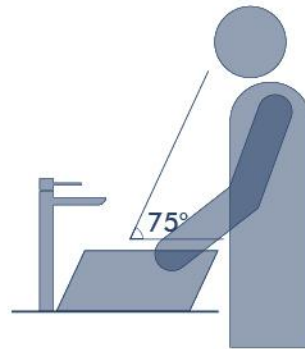

This is a breakthrough of traditional design. The basin forms a 75 degree angle with the counter to break the space balance.

Collection: QTRO SERIES

QTRO 60

Above Counter Basin, Rectangular
 This Generous Rectangular Shaped Basin Has A Subtle Yet Grand Vanity Centrepiece.
 – The Superfine Rim And Slender
 – White Vitreous China