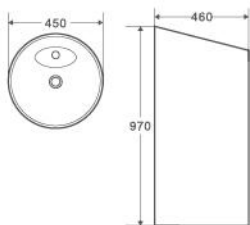

ZENTO SERIES

Collection: ZENTO SERIES

ZENTO 45

Free-Standing Basin, Round
– White Vitreous China
– 1 Taphole, Overflow

Size:
– 450W x 460D x 970H mm

Colour	Code	RRP (inc gst)
Gloss white	ZENTO 45	709.00

Collection: ZENTO SERIES

ZENTO 51

Free-Standing Basin, Rectangular
– White Vitreous China
– 1 Taphole, Overflow

Size:
– 510W x 450D x 850H mm

Colour	Code	RRP (inc gst)
Gloss white	ZENTO 51	709.00

Collection: ZENTO SERIES

ZENTO 55

Free-Standing Basin, Oval
– White Vitreous China
– 1 Taphole, Overflow

Size:
– 505W x 515D x 850H mm

Colour	Code	RRP (inc gst)
Gloss white	ZENTO 55	709.00

Collection: ZENTO SERIES

ZENTO 47S

Semi-Pedestal Basin, D-Shaped
– White Vitreous China
– 1 Taphole, Overflow

Size:
– 470W x 460D x 370H mm

Colour	Code	RRP (inc gst)
Gloss white	ZENTO 47S	309.00

Collection: ZENTO SERIES

ZENTO 49S

Semi-Pedestal Basin, Rectangular
– White Vitreous China
– 1 Taphole, Overflow

Size:
– 495W x 415D x 190H mm

Colour	Code	RRP (inc gst)
Gloss white	ZENTO 49S	309.00

Collection: ZENTO SERIES

ZENTO 53S

Semi-Pedestal Basin, Rectangular
– White Vitreous China
– 1 Taphole, Overflow

Size:
– 530W x 440D x 360H mm

Colour	Code	RRP (inc gst)
Gloss white	ZENTO 53S	309.00