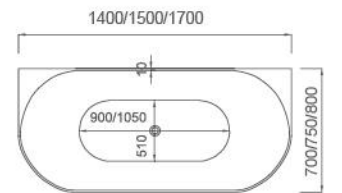

Sanitary grade acrylic

High gloss white

Adjustable legs

Back-to-Wall

Easy to clean

Plug & waste included