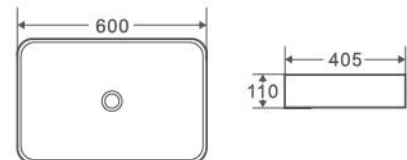

QTRO 60

Above Counter Basin, Rectangular
This Generous Rectangular Shaped Basin Has A Subtle Yet Grand Vanity Centrepiece.
– The Superfine Rim And Slender
– White Vitreous China

Size:
– 600W x 405D x 110H mm

Colour	Code	RRP (inc gst)
Gloss white	QTRO 60	229.00