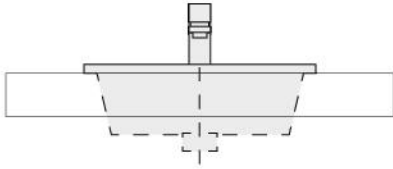

KADA SERIES

KADA series. This square inserted basin is unashamedly nostalgic and yet contemporary. The unique slim-edge will flush with the table-top like an individual piece.