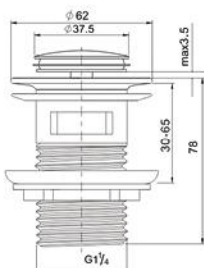

CBA-WO-B

POP UP Waste With Overflow Black Colour

Colour	Code	RRP (inc gst)
Black	CBA-WO-B	25.00