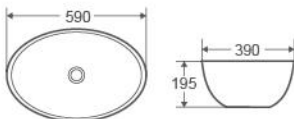

Collection: BOAT SERIES

BOAT 59

Above Counter Basin, Oval
– White Vitreous China
– Overflow

Size:
– 590W x 390D x 195H mm

Colour	Code	RRP (inc gst)
Gloss white	BOAT 59	179.00

Collection: BOAT SERIES

BOAT 64