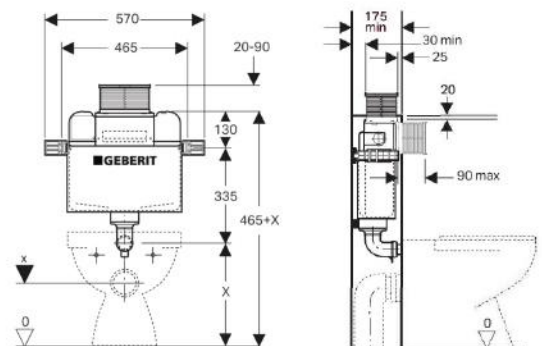

KAPPA

Product	Code	RRP (inc gst)
Cistern	110.208.00.1	599.00

15-Year Warranty for Tank
3-Year Warranty for Valves
1-Year Warranty for Seals
25-Year Spare Parts Supply Guarantee