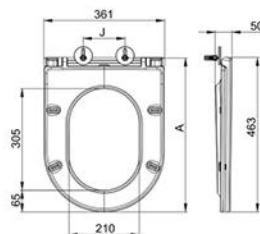

PSC777-MW

FLAT Slim Seat, U-Shaped

- Thermoset Heavy Duty Soft-Close UF Material
- Scratch Resistant, Easy To Clean
- FIT NORTON-MW, BERLIN-MW, NORTON99-MW, BERLIN99-MW

Size:

- 463W x 361D x 50H mm
- J=125±70 A=450±35

Colour	Code	RRP (inc gst)
Matt White	PSC777-MW	159.00