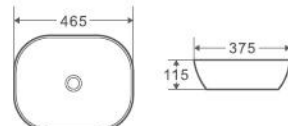

EVEA 47

Above Counter Basin, Rounded Rectangle
– White Vitreous China

Size:
– 465W x 375D x 115H mm

Colour	Code	RRP (inc gst)
Gloss white	EVEA 47	199.00