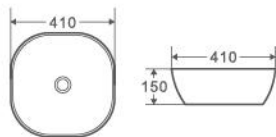

CH-44-MB

Above Counter Basin, Round-Edge
– Vitreous China
– Matt Black Finishing

Size:
– 410W x 410D x 150H mm

Colour	Code	RRP (inc gst)
Matt Black	CH-44-MB	279.00