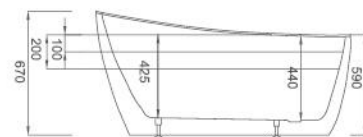

Sanitary grade acrylic

High gloss white/black

Adjustable legs

Freestanding

Easy to clean

Plug & waste included