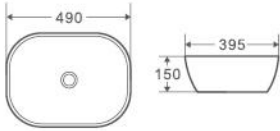

EVEA 49

Above Counter Basin, Rounded Rectangle
– White Vitreous China

Size:
– 490W x 395D x 150H mm

Colour	Code	RRP (inc gst)
Gloss white	EVEA 49	199.00