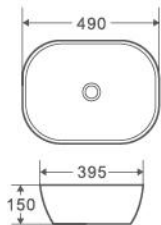

CHUR SERIES

Collection: CHUR SERIES

Above Counter Basin, Round-Edge
– Vitreous China
– All Colours Available In Matte Finish

Size:
– 490W x 395D x 150H mm

Colour	Code	RRP (inc gst)
Matt White	CH-43-MW	279.00
Matt Black	CH-43-MB	279.00
External Matt Black Interior Matt White	CH-43-BW	279.00

Collection: CHUR SERIES

Above Counter Basin, Round-Edge
– Vitreous China
– Touchline White Finishing

Size:
– 490W x 395D x 150H mm

Colour	Code	RRP (inc gst)
(as shown)	CH-43-TW	309.00

Collection: CHUR SERIES

Above Counter Basin, Round-Edge
– Vitreous China
– All Colours Available In Matte Finish

Size:
– 465W x 375D x 115H mm

Colour	Code	RRP (inc gst)
Matt White	CH-46-MW	279.00
Matt Black	CH-46-MB	279.00