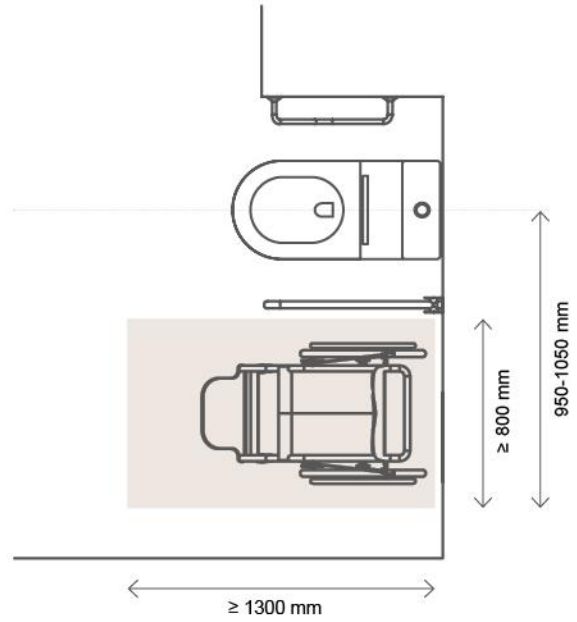

Accessible design

As muscle tone reduces, it can become harder to sit down on or stand up from the toilet. That is why we recommend installing it at a higher height if it is a wall-hung toilet or purchasing taller toilets if it is a floor-standing toilet. Of course, they must be fixed securely to the floor or wall. We recommend adding support bars to help to stand up or sit down.