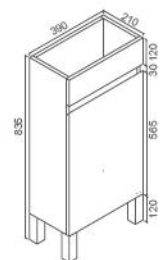

Floor standing: BIPS-40L-GW

1. Slim Bathroom Vanity Unit
2. High-Quality Water Proof PVC Board
   - Easy To Open Finger Pull
   - DTC Soft-Closing Hinges
   - One Full-Length Door
   - 120mm Alloy Chrome Legs
   - 1 Polymarble Basin Included

Dimensions:

- Vanity: 390(W) x 210(D) x 725(H) mm
- Kickboard: 377(W) x 186(D) x 120(H) mm
- Polymarble Basin: 400(W) x 220(D) x 95(H) mm

Product	Code	RRP (inc gst)
Cabinet with Polymarble Basin	BIPS-40L-GW + TOP 40G	419.00

1. Single box packing for cabinet & basin; 2. 10 years warranty on product & 1 year on parts & labour; 3. Price does not include waste fittings and mixer.