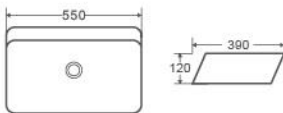

Collection: QTRO SERIES

QTRO 55

Above Counter Basin, Rectangular
 Inclined Round Basin With Rounded Corners.
 – White Vitreous China

Size:
 – 550W x 390D x 120H mm

Colour	Code	RRP (inc gst)
Gloss white	QTRO 55	239.00