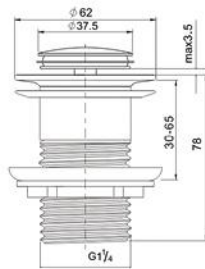

CBA-WN-C

POP UP Waste No Overflow Chrome Colour

Colour	Code	RRP (inc gst)
Chrome	CBA-WN-C	18.00