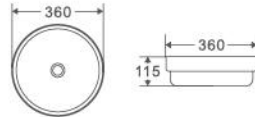

SPIN SERIES

Collection: SPIN SERIES

SPIN 34B

Above Counter Basin, Round
Inclined Round Basin And Compact Basin
– White Vitreous China

Size:
– 300W x 340D x 120H mm

Colour	Code	RRP (inc gst)
Gloss white	SPIN 34B	159.00

Collection: SPIN SERIES

SPIN 36

Above Counter Basin, Round
Semi Inset Or Above Counter Basin
– Suits Compact Spaces, 360 mm Diameter
– White Vitreous China

Size:
– 360W x 360D x 115H mm

Colour	Code	RRP (inc gst)
Gloss white	SPIN 36	179.00

Collection: SPIN SERIES

SPIN 40B

Above Counter Basin, Round
Inclined Round Basin
– White Vitreous China

Size:
– 400W x 440D x 120H mm

Colour	Code	RRP (inc gst)
Gloss white	SPIN 40B	219.00

Collection: SPIN SERIES

SPIN 40

Above Counter Basin, Round
A Beautifully Proportioned Bowl
– White Vitreous China

Size:
– 400W x 400D x 120H mm

Colour	Code	RRP (inc gst)
Gloss white	SPIN 40	159.00

Collection: SPIN SERIES

SPIN 44

Above Counter Basin, Round
A Beautifully Proportioned Bowl
– White Vitreous China
– Overflow

Size:
– 435W x 435D x 160H mm

Colour	Code	RRP (inc gst)
Gloss white	SPIN 44	159.00