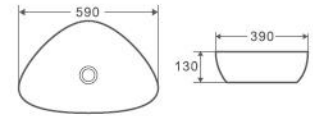

LUSO 59

Above Counter Basin, Irregular
Provide More Creative Inspiration For Designers,
Reuleaux Triangle Basin With Rounded Corners.
– White Vitreous China

Size:
– 590W x 390D x 130H mm

Colour	Code	RRP (inc gst)
Gloss white	LUSO 59	239.00