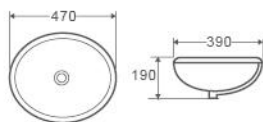

NUE R45

Undercounter Basin, Oval
Suits Solid Surface Benchtops.
– White Vitreous China
– Overflow At Front

Size:
– 470W x 390D x 190H mm

Colour	Code	RRP (inc gst)
Gloss white	NUE R45	159.00