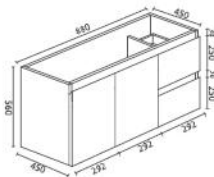

BIANCA SERIES

Collection: BIANCA

Wall Hung: BI-75WL-GW

1. Premium Bathroom Vanity Unit
2. 18mm High-Quality MDF Board
   - Easy To Open Finger Pull
   - DTC Soft-Closing Hinges
   - One Full-Length Door
   - Two Drawers On Left

Dimensions:

- Vanity: 730(W) x 450(D) x 560(H) mm
- Vanity Basin: 760(W) x 470(D) x 180(H) mm

Product	Code	RRP (inc gst)
Cabinet only	BI-75WL-GW	469.00
Cabinet with Vanity Basin	BI-75WL-GW + TOP 75	589.00
Vanity Basin	TOP 75	189.00

Collection: BIANCA

Wall Hung: BI-75WR-GW

1. Premium Bathroom Vanity Unit
2. 18mm High-Quality MDF Board
   - Easy To Open Finger Pull
   - DTC Soft-Closing Hinges
   - One Full-Length Door
   - Two Drawers On Right

Dimensions:

- Vanity: 730(W) x 450(D) x 560(H) mm
- Vanity Basin: 760(W) x 470(D) x 180(H) mm

Product	Code	RRP (inc gst)
Cabinet only	BI-75WR-GW	469.00
Cabinet with Vanity Basin	BI-75WR-GW + TOP 75	589.00
Vanity Basin	TOP 75	189.00

Collection: BIANCA

Wall Hung: BI-90WL-GW

1. Premium Bathroom Vanity Unit
2. 18mm High-Quality MDF Board
   - Easy To Open Finger Pull
   - DTC Soft-Closing Hinges
   - Two Full-Length Doors
   - Two Drawers On Left

Dimensions:

- Vanity: 880(W) x 450(D) x 560(H) mm
- Vanity Basin: 910(W) x 470(D) x 180(H) mm

Product	Code	RRP (inc gst)
Cabinet only	BI-90WL-GW	499.00
Cabinet with Vanity Basin	BI-90WL-GW + TOP 90	639.00
Vanity Basin	TOP 90	209.00

Collection: BIANCA

Wall Hung: BI-90WR-GW

1. Premium Bathroom Vanity Unit
2. 18mm High-Quality MDF Board
   - Easy To Open Finger Pull
   - DTC Soft-Closing Hinges
   - Two Full-Length Doors
   - Two Drawers On Right

Dimensions:

- Vanity: 880(W) x 450(D) x 560(H) mm
- Vanity Basin: 910(W) x 470(D) x 180(H) mm

Product	Code	RRP (inc gst)
Cabinet only	BI-90WR-GW	499.00
Cabinet with Vanity Basin	BI-90WR-GW + TOP 90	639.00
Vanity Basin	TOP 90	209.00

Collection: BIANCA

Wall Hung: BI-120W-GW