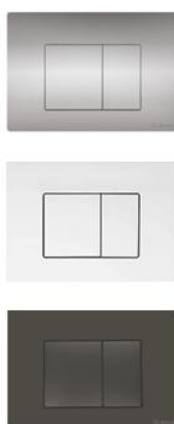

Collection: RUBINE

IWC-BS884

1. Dual Flush / Access Plate
2. Premium Pneumatic System
   - Concealed Fixing
   - Provides Complete Access To In-Wall Cistern
   - Suitable For Ambulant Use 3 Years Warranty
3. Available Colours/Finishes:
4. Chrome
   - White
   - Black

Size:
- 246W x 164H x 8D mm

Colour	Code	RRP (inc gst)
White	IWC-BS884-WH	99.00
Chrome	IWC-BS884-CH	99.00
Black	IWC-BS884-BK	99.00