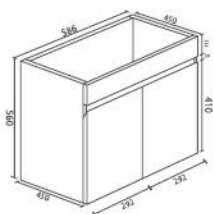

Collection: BIANCA

Wall Hung: BIP-60W-GW

Premium Bathroom Vanity Unit

- High-Quality Water Proof PVC Board
- Easy To Open Finger Pull
- DTC Soft-Closing Hinges
- Two Full-Length Doors
- Designed With Headboard

Dimensions:

- Vanity: 588(W) x 450(D) x 560(H) mm
- Vanity Basin: 600(W) x 470(D) x 180(H) mm

Product	Code	RRP (inc gst)
Cabinet only	BIP-60W-GW	429.00
Cabinet with Vanity Basin	BIP-60W-GW + TOP 60	539.00
Vanity Basin	TOP 60	159.00