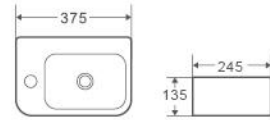

Collection: MINI SERIES

MINI 37L

Wall-Hung Basin, Ultra-Compact
 – Bowl On The Right, Mixer On The Left
 – White Vitreous China
 – 1 Taphole, Overflow

Size:
 – 375W x 245D x 135H mm

Colour	Code	RRP (inc gst)
Gloss white	MINI 37L	159.00