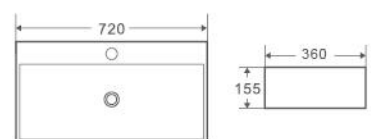

Collection: KUBE SERIES

KUBE 72M

Wall-Hung Basin, Rectangular
 Long Narrow Shaped Suitable For Compact Spaces
 – White Vitreous China
 – 1 Taphole, Overflow

Size:
 – 720W x 360D x 155H mm

Colour	Code	RRP (inc gst)
Gloss white	KUBE 72M	379.00