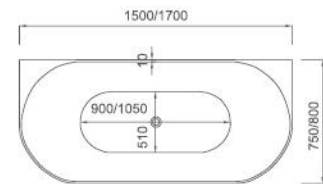

ROSE SERIES

Back To Wall Acrylic Bathtub

- Matt White
- 6mm American Acrylic
- Stainless Steel Frames
- Slim Edge (30mm)
- Plug & Waste
- Fluted Design

Colour	Code	RRP (inc gst)
Matt white	ROB-1500-MW	2,139.00
Matt white	ROB-1700-MW	2,339.00

Two sizes:

- 1500 x 750 x 580H mm
- 1700 x 800 x 580H mm

Sanitary grade acrylic

Matt white

Adjustable legs

Back-to-Wall

Easy to clean

Plug & waste included