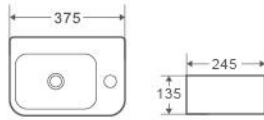

Collection: MINI SERIES

MINI 37R

Wall-Hung Basin, Ultra-Compact
 – Bowl On The Left, Mixer On The Right
 – White Vitreous China
 – 1 Taphole, Overflow

Size:
 – 375W x 245D x 135H mm

Colour	Code	RRP (inc gst)
Gloss white	MINI 37R	159.00