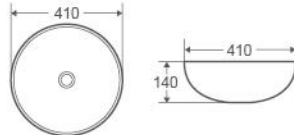

TR-67-AG

Above counter basin, round
Classic, simple round basin with a broad, flat base.
– Vitreous china
– Art gold finishing

Size:
– 410W x 410D x 140H mm

Colour	Code	RRP (inc gst)
(as shown)	TR-67-AG	279.00