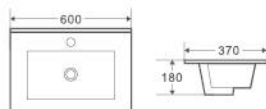

TOP 60S

Vanity Basins 60Cm
Slim-Edged Design Matches Well
With Corresponding Slim Vanity.
– White Vitreous China
– 1 Taphole, Overflow

Size:
– 600W x 370D x 180H mm

Colour	Code	RRP (inc gst)
Gloss white	TOP 60S	169.00