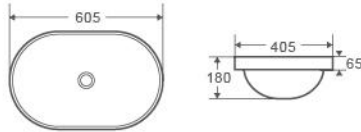

Collection: COSY SERIES

COSY 60

Insert Basin, Oval
 – White Vitreous China
 – Overflow

Size:
 – 605W x 405D x 180H mm

Colour	Code	RRP (inc gst)
Gloss white	COSY 60	199.00

The design of round-edge around the **COSY** inserted basins discreetly reconciles naturalness and fantasy. This soft contours can blend into any bathroom setting smoothly.