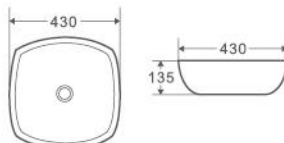

SQ 43

Above Counter Basin, Rounded Square Contemporary Square Design With Arc Edge And Rounded Inner Basin.
- White Vitreous China

Size:
- 430W x 430D x 135H mm

Colour	Code	RRP (inc gst)
Gloss white	SQ 43	179.00