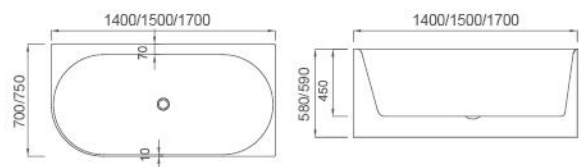

NOVA SERIES

1. Corner Acrylic Bathtub
2. High Gloss White
   - 6mm American Acrylic
   - Stainless Steel Frames
   - Ultra-Thin Edge (10mm)
   - Pre-Installed Plug & Waste

1. Three sizes:
2. 1400 x 700 x 580H mm
   - 1500 x 750 x 580H mm
   - 1700 x 750 x 590H mm

Colour	Code	RRP (inc gst)
Gloss white	NO-1400L-W NO-1400R-W	1,499.00
Gloss white	NO-1500L-W NO-1500R-W	1,499.00
Gloss white	NO-1700L-W NO-1700R-W	1,679.00