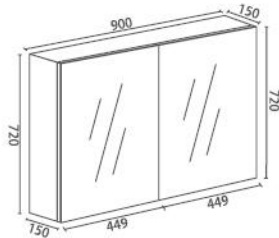

BIMP-902-GW

White PVC Shaving Cabinet

- High-Quality Water Proof PVC Board
- 2 Doors & 2X8mm Tempered Glass Shelves
- 5mm Premium Grade Copper-Free Mirror
- Finger-Pull To Open
- Dtc Soft-Closing Hinges

Dimensions:

- Cabinet: 900(W) x 145(D) x 720(H)
- Mirror: 449(W) x 5(D) x 720(H) mm (2-mirror)

Product	Code	RRP (inc gst)
Mirror Cabinet	BIMP-902-GW	489.00