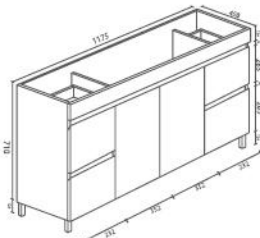

Floor standing: BIP-120L-GW

1. Premium Bathroom Vanity Unit
2. High-Quality Water Proof PVC Board
   - Easy To Open Finger Pull
   - DTC Soft-Closing Hinges
   - Two Full-Length Doors
   - Two Drawers On Left & Right
   - 120mm Alloy Chrome Legs
   - Designed With Headboard

Dimensions:

- Vanity: 1175(W) x 450(D) x 710(H) mm
- Kickboard: 1160(W) x 420(D) x 120(H) mm
- Vanity Basin: 1205(W) x 470(D) x 180(H) mm

Product	Code	RRP (inc gst)
Cabinet only	BIP-120L-GW	859.00
Cabinet with single bowl Vanity basin	BIP-120L-GW + TOP 120	1,129.00
Cabinet with double bowl Vanity basin	BIP-120L-GW + TOP 120D	1,139.00
120cm kickboard	BIA-120KB	109.00
Single Bowl Vanity Basin	TOP 120	329.00
Double Bowl Vanity Basin	TOP 120D	389.00

Collection: BIANCA