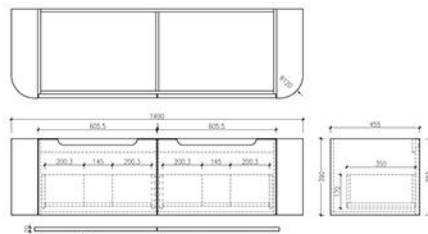

Dimensions:

- Vanity: 1200(W) x 460(D) x 400(H) mm
- Stonetop: 1204(W) x 462(D) x 15(H) mm

Product	Code	RRP (inc gst)
Cabinet only	ROM-1200-MB ROM-1200-MW ROM-1200-BO	1,230.00
Cabinet with White Stonetop	ROM-1200-MB ROM-1200-MW ROM-1200-BO + ST-120R-WH	1,825.00
Stonetop only	ST-120R-WH	595.00

Collection: ROME