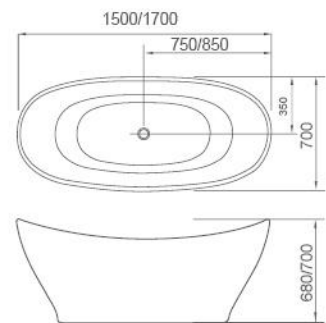

Two sizes:

- 1500 x 700 x 680H mm
- 1700 x 700 x 700H mm

Colour	Code	RRP (inc gst)
Gloss white	DI-1500-W	1,499.00
Gloss white	DI-1700-W	1,609.00

Sanitary grade acrylic

High gloss white

Adjustable legs

Freestanding