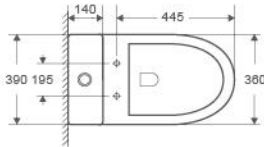

Mercio Quiet Flush™ Toilet (BERLIN)

Collection: BERLIN

BERLIN (BP-T3)

1. Back To Wall Toilet Suite
   Mercio Quiet Flush™, Hygiene Glaze
2. Rimless + Tornado Flushing Technology
   - Comfort Height, Pan Height 445 mm
   - High-Quality Vitreous China,
   - Hygiene Glaze, Antibacterial, Easy To Clean
   - Quick Release Seat, Soft Closing
   - Suitable For S Or P Trap
   - Bottom Right /Left Inlet Or Top Left Inlet Water Entry
   - Wels 4 Star 4.5/3L Water Consumption
   - Wels Licence No : 1743

1. Size:
2. 670 x 390 x 860H mm
   - S-trap (VB-150) : 100-220mm Roughing-in (default)
   - P-trap: 180mm Roughing-in (optional)
   - S-trap (VB-60) : 55-170mm Roughing-in (optional)

Colour	Code	RRP (inc gst)
Gloss White	BP-T3	699.00
Matt White	BPMW-T3MW	899.00
Matt Black	BPMB-T3MB	899.00

Collection: BERLIN

BERLIN99 (BEWFP)

1. Floor Pan
   Mercio Quiet Flush™, Hygiene Glaze
2. Rimless + Tornado Flushing Technology
   - Extra Height, Pan Height 430 mm
   - High-Quality Vitreous China
   - Hygiene Glaze, Antibacterial, Easy To Clean
   - Quick Release Seat, Soft Closing
   - Suitable For S Or P Trap
   - Back Entry Plumbing
   - Wels 4 Star 4.5/3L Water Consumption
   - Wels Licence No : 1743

1. Size:
2. 580 x 365 x 430H mm
   - S-trap (VB-70) : 95-115mm Roughing-in (default)
   - P-trap: 180mm Roughing-in (optional)
   - S-trap (VB-60) : 55mm Roughing-in (optional)

Colour	Code	RRP (inc gst)
Gloss White	BERLIN99 (BEWFP)	599.00
Matt White	BEWFP-MW	799.00
Matt Black	BEWFP-MB	799.00

Collection: BERLIN

BERLIN66 (BEWH)

1. Wall-Hung Pan
   Mercio Quiet Flush™, Hygiene Glaze
2. Rimless + Tornado Flushing Technology
   - High-Quality Vitreous China
   - Hygiene Glaze, Antibacterial, Easy To Clean
   - Quick Release Seat, Soft Closing
   - Suitable For P Trap
   - Back Entry Plumbing
   - Wels 4 Star 4.5/3L Water Consumption
   - Wels Licence No : 1743

1. Size:
2. 515 x 355 x 360H mm